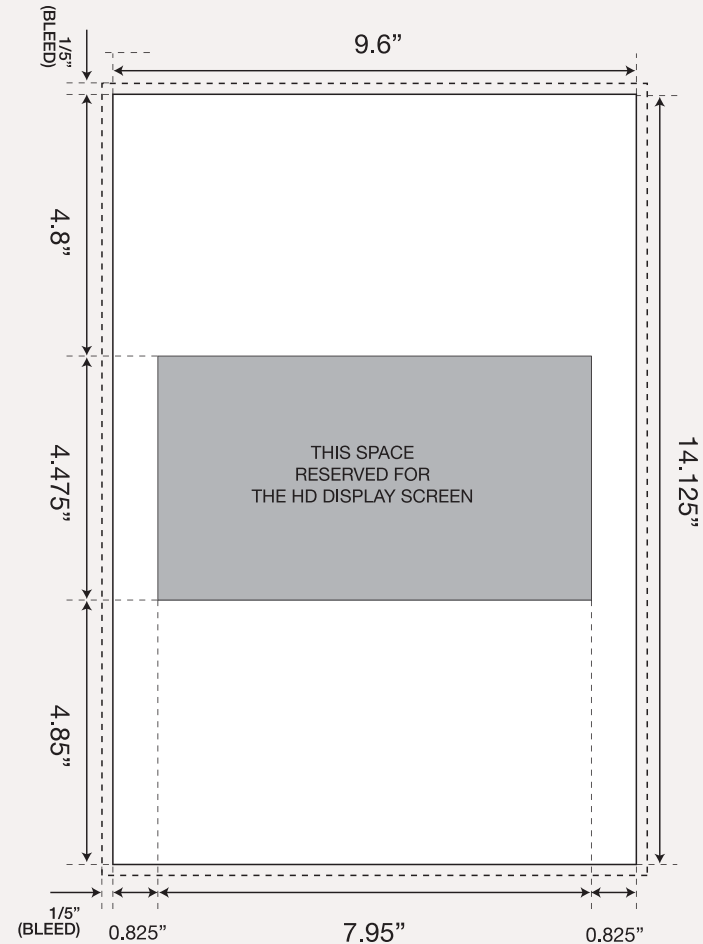

File formats accepted: Adobe Creative Suite (ver CC or earlier) -Editable pdf preferred - *Please convert all text to vectors/outlines to ensure compatability*

Upload instructions:

Please compress your creative into a zip/rar/sit/sitx file before uploading (*for security reasons, our ftp server will reject any other file format*)

Upload webpage: <http://www.nmbmedia.com/upload>

Maximum upload size for your compressed file is 400MB (if you require a temporary increase, please call the IT dept at 954.777.9998 ext 300)

If you would like this outline in Illustrator format, please call us.

Creative is due 10 business days prior to execution without additional shipping charges.
Posters can be produced & installed in 5 business days with shipping up charge.