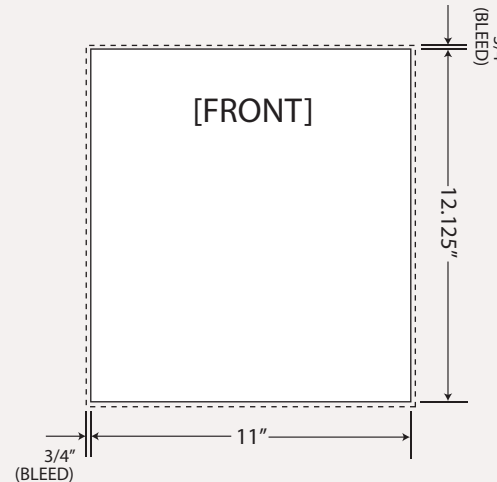

Actual Display Size:	Front: 22 in x 24.25 in	Rear: 22 in x 55.5 in
Design Scale:	1:2	1:2
Design Size (excluding bleed):	11 in x 12.125 in	11 in x 27.75 in
Bleed required at design size:	3/4 in	3/4 in
Resolution required at design size:	300 dpi	300 dpi

EXAMPLE PHOTO:

File formats accepted: Adobe Creative Suite (ver CC or earlier) -Editable pdf preferred - *Please convert all text to vectors/outlines to ensure compatability*

Upload instructions:

Please compress your creative into a zip/rar/sit/sitx file before uploading (*for security reasons, our ftp server will reject any other file format*)

Upload webpage: <http://www.nmbmedia.com/upload>

Maximum upload size for your compressed file is 400MB (if you require a temporary increase, please call the IT dept at 954.777.9998 ext 300)

If you would like this outline in Illustrator format, please call us.

Creative is due 10 business days prior to execution without additional shipping charges. Posters can be produced & installed in 5 business days with shipping up charge.