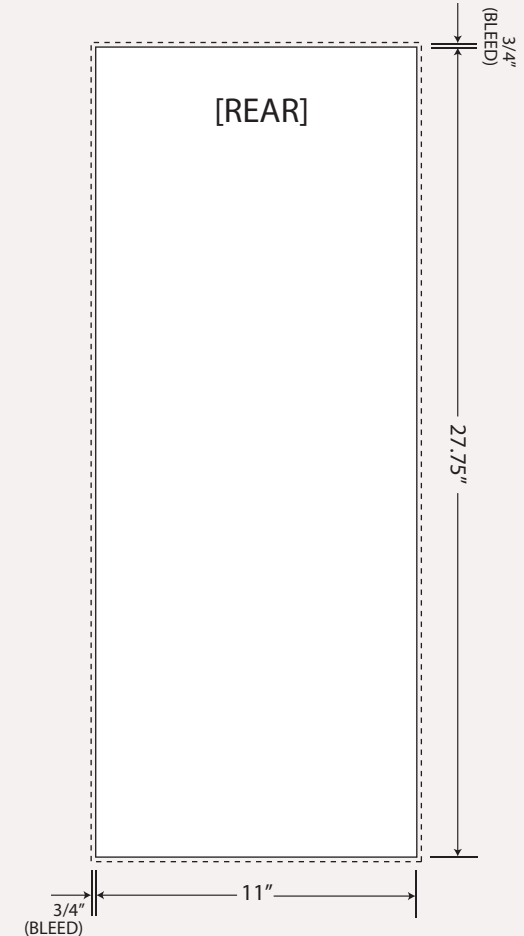

Actual Display Size:	Front: 22 in x 24.25 in	Rear: 22 in x 55.5 in
Design Scale:	1:2	1:2
Design Size (excluding bleed):	11 in x 12.125 in	11 in x 27.75 in
Bleed required at design size:	3/4 in	3/4 in
Resolution required at design size:	300 dpi	300 dpi

EXAMPLE PHOTO:

File formats accepted: Adobe Creative Suite (ver CC or earlier) -Editable pdf preferred - *Please convert all text to vectors/outlines to ensure compatability*

Upload instructions:

Please compress your creative into a zip/rar/sit/sitx file before uploading (*for security reasons, our ftp server will reject any other file format*)

Upload webpage: <http://www.nmbmedia.com/upload>

Maximum upload size for your compressed file is 400MB (if you require a temporary increase, please call the IT dept at 954.777.9998 ext 300)

If you would like this outline in Illustrator format, please call us.

Creative is due 10 business days prior to execution without additional shipping charges. Posters can be produced & installed in 5 business days with shipping up charge.