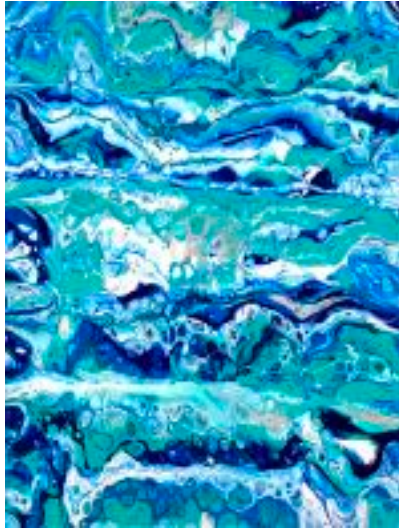

“Carnival” 18x24”
Spray paint & Acrylic
paint on canvas
Room 2

“North Swell” 18x24”
Acrylic paint on
canvas
Room 2

$600