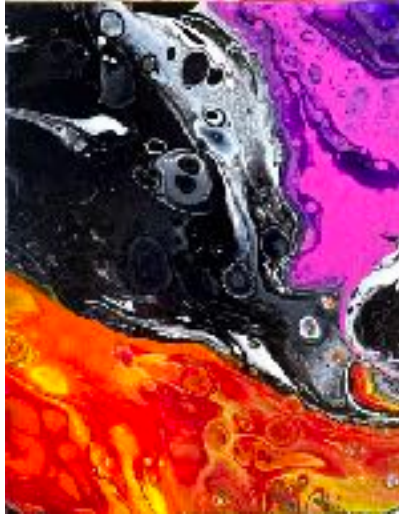

“Lava” 8x10”
Acrylic paint on
canvas
Room 2

“That 70s flow” 8x10”
Acrylic paint on
canvas
Room 2

$150