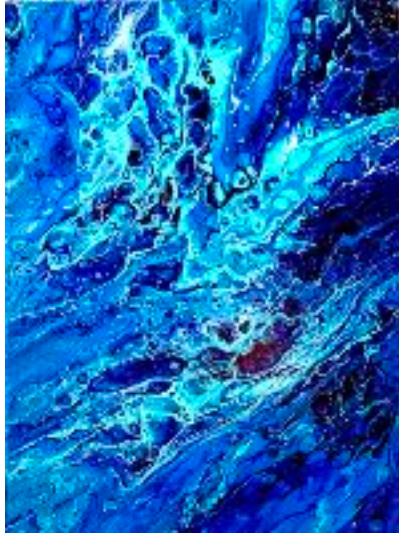

\$900

“Golden hour” 12x16”
Acrylic paint on
canvas
Room 2

\$300

“Psychedelia” 11x14”
Acrylic paint on
canvas
Room 2

\$300

“Sapphire” 12x16”
Acrylic paint on
canvas
Room 2

\$300

“Redrum” 8x10”
Acrylic paint on
canvas
Room 2