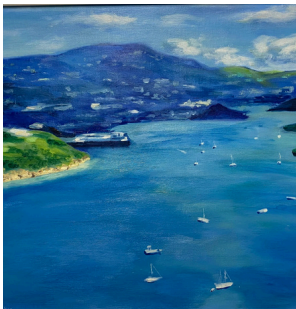

## MAXIM KOVALSKY IMPRESSIONIST REFLECTIONS IN OIL

**SOUTHERN EXPOSURE #1**  
18x14"  
\$500

**HIGH SURF**  
20x16"  
\$700

**MAGEN'S BAY #1**  
55x36"  
\$1,200

**HORIZON #1**  
20x16"  
\$700

**WEST GREGERIE CHANNEL**  
20x16"  
\$700