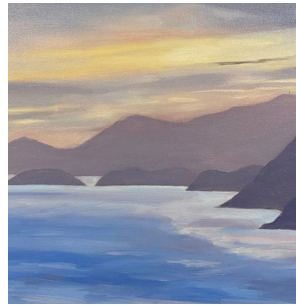

## MAXIM KOVALSKY IMPRESSIONIST REFLECTIONS IN OIL

**SOUTHERN EXPOSURE #1**  
18x14"  
\$500

**HIGH SURF**  
20x16"  
\$700

**MAGEN'S BAY #1**  
55x36"  
\$1,200

**HORIZON #1**  
20x16"  
\$700

**WEST GREGERIE CHANNEL**  
20x16"  
\$700

**NOCTURNE #1**  
16x16"  
\$700

**HULL BAY #1**  
16x12"  
\$500

**HULL BAY #2**  
55x35"  
\$1,200

**MERMAID'S CHAIR**  
18x14"  
\$500

**MIDDLE PASSAGE #1**  
22x18"  
\$700

**MIDDLE PASSAGE #2**  
22x18"  
\$700

**NOCTURNE #2**  
56x38"  
\$1,500

**MAGEN'S BAY #2**  
22x18"  
\$700

**SOUTHERN EXPOSURE #2**  
22x18"  
\$700

**NOCTURNE #3**  
18x14"  
\$500

**HORIZON #2**  
42x29"  
\$900