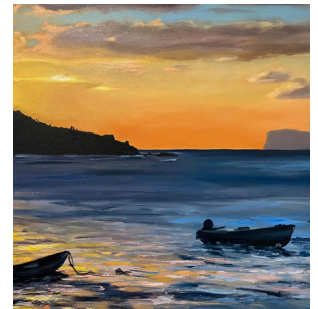

## MAXIM KOVALSKY IMPRESSIONIST REFLECTIONS IN OIL

**SOUTHERN EXPOSURE #1**  
18x14"  
\$500

**HIGH SURF**  
20x16"  
\$700

**MAGEN'S BAY #1**  
55x36"  
\$1,200

**HORIZON #1**  
20x16"  
\$700

**WEST GREGERIE CHANNEL**  
20x16"  
\$700

**NOCTURNE #1**  
16x16"  
\$700

**HULL BAY #1**  
16x12"  
\$500

**HULL BAY #2**  
55x35"  
\$1,200

**MERMAID'S CHAIR**  
18x14"  
\$500

**MIDDLE PASSAGE #1**  
22x18"  
\$700

**MIDDLE PASSAGE #2**  
22x18"  
\$700