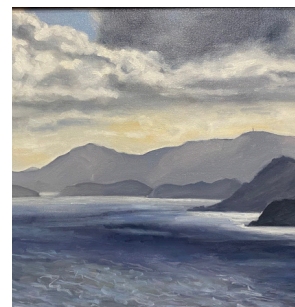

## MAXIM KOVALSKY IMPRESSIONIST REFLECTIONS IN OIL

**SOUTHERN EXPOSURE #1**  
18x14"  
\$500

**HIGH SURF**  
20x16"  
\$700

**MAGEN'S BAY #1**  
55x36"  
\$1,200

**HORIZON #1**  
20x16"  
\$700

**WEST GREGERIE CHANNEL**  
20x16"  
\$700

**NOCTURNE #1**  
16x16"  
\$700

**HULL BAY #1**  
16x12"  
\$500

**HULL BAY #2**  
55x35"  
\$1,200

**MERMAID'S CHAIR**  
18x14"  
\$500

**MIDDLE PASSAGE #1**  
22x18"  
\$700

**MIDDLE PASSAGE #2**  
22x18"  
\$700

**NOCTURNE #2**  
56x38"  
\$1,500

**MAGEN'S BAY #2**  
22x18"  
\$700

**SOUTHERN EXPOSURE #2**  
22x18"  
\$700

**NOCTURNE #3**  
18x14"  
\$500

**HORIZON #2**  
42x29"  
\$900