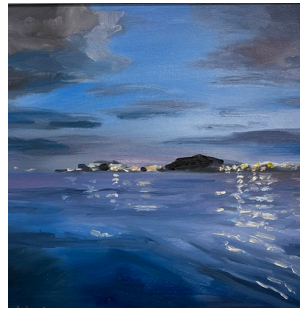

## MAXIM KOVALSKY IMPRESSIONIST REFLECTIONS IN OIL

**SOUTHERN EXPOSURE #1**  
18x14"  
\$500

**HIGH SURF**  
20x16"  
\$700

**MAGEN'S BAY #1**  
55x36"  
\$1,200

**HORIZON #1**  
20x16"  
\$700

**WEST GREGERIE CHANNEL**  
20x16"  
\$700

**NOCTURNE #1**  
16x16"  
\$700

**HULL BAY #1**  
16x12"  
\$500

**HULL BAY #2**  
55x35"  
\$1,200

**MERMAID'S CHAIR**  
18x14"  
\$500

**MIDDLE PASSAGE #1**  
22x18"  
\$700

**MIDDLE PASSAGE #2**  
22x18"  
\$700