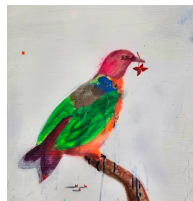

NEL FIGUEROA
JULY - SEPTEMBER, 2024
MAIN GALLERY EXHIBITION
81CVI.COM 340.203.4030

81C

OPEN HOURS
MON-FRI 5-8PM
FREE ADMISSION

Aparición repentina
\$1,195 / 12x12"

Colono (Trovador)
\$1,500 / 20x16"

Sortis
\$4,500 / 60x50"