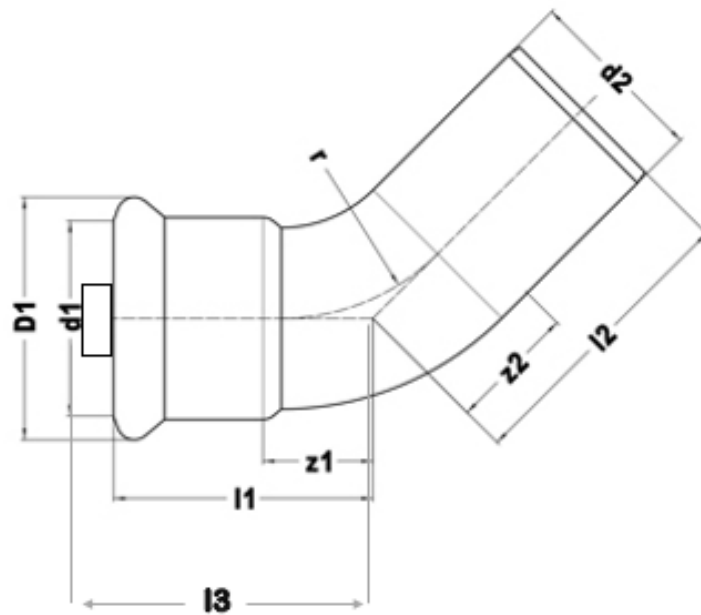

SKU	Description	l1	d1	D1	es1	z1	l2	l3	d2	es2	z2	DN1	DN2
-	15mm	28	15	23	20	8	37	42	15	20	17	DN12	DN12
-	22mm	32	22	31	21	11	44	49	22	21	23	DN20	DN20
-	28mm	37	28	37	23	14	47	52	28	23	24	DN25	DN25
-	35mm	43	35	44	26	17	58	63	35	26	32	DN32	DN32
-	42mm	51	42	53	30	21	71	76	42	30	41	DN40	DN40
W1538 CP	54mm	62	54	65	35	27	82	87	54	35	47	DN50	DN50
W1539 CP	66.7mm	85	67	83	50	35	88	93	67	50	38	DN65	DN65
W1540 CP	76.1mm	90	76	94	50	40	97	102	76	43	54	DN65	DN65
W1655 CP	108mm	115	108	133	67	48	136	141	108	67	69	DN100	DN100

SKU'S shown above pertain to the respective fittings single units SKU