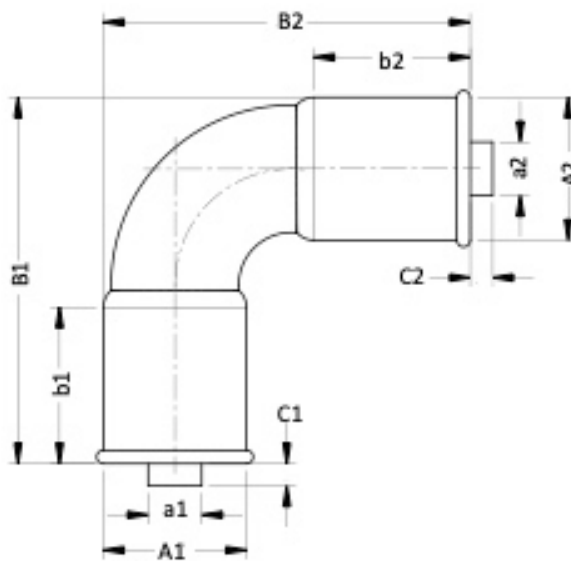

SKU	Description	A1	A2	a1	a2	B1	B2	b1	b2	C1	C2
-	15mm	15	15	7.7	7.7	45.5	45.5	21	21	5	5
-	22mm	22	22	9.8	9.8	58	58	21	21	5	5
-	28mm	28	38	11.8	11.8	70	70	22	22	5	5
-	35mm	35	35	16.6	16.6	85.5	95.5	26	26	5	5
-	42mm	42	42	16.6	16.6	101	101	30	30	5	5
W1514 CP	54mm	54	54	24.3	24.3	127	127	35	35	5	5
W1515 CP	66.7mm	66.7	66.7	30.6	30.6	165.5	165.5	45	45	5	5
W1516 CP	76.1mm	76.1	76.1	30.6	30.6	180	180	50	50	5	5
W1650 CP	108mm	-	-	-	-	-	-	-	-	5	5

SKU'S shown above pertain to the respective fittings single units SKU