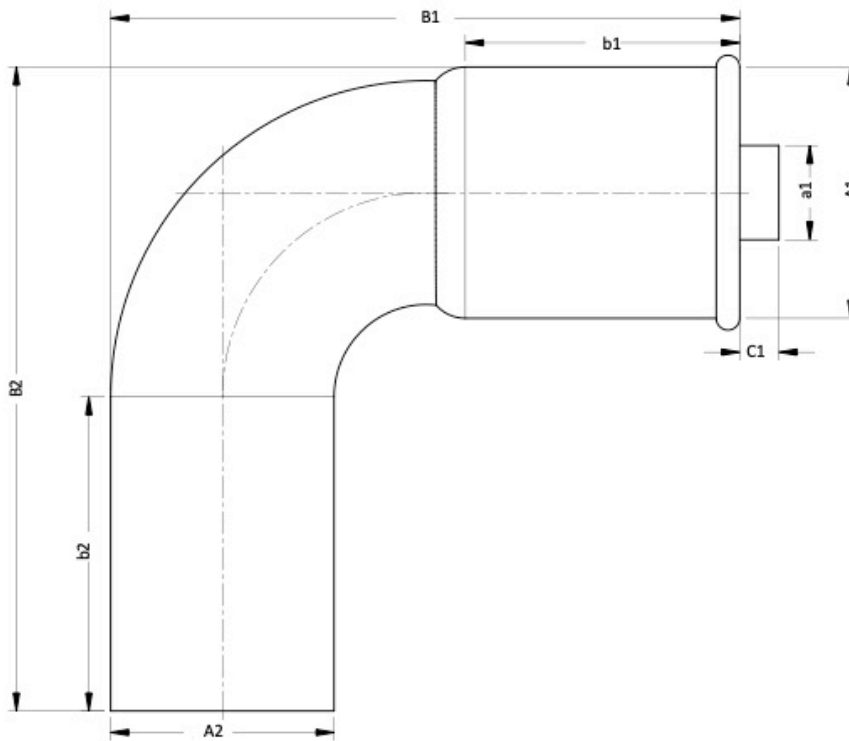

SKU	Description	A1	A2	a1	B1	B2	b1	b2	C1	DN1	DN2
W1517 CP	15mm	15	15	7.7	43.5	57.5	20	20	5	DN12	DN12
W1518 CP	22mm	22	22	9.8	58	69	10	10	5	DN20	DN20
W1519 CP	28mm	28	28	11.8	72	78	23	23	5	DN25	DN25
W1520 CP	35mm	35	35	16.8	86.5	99.5	26	26	5	DN32	DN32
W1521 CP	42mm	42	42	16.8	102	122	30	30	5	DN40	DN40
W1522 CP	54mm	54	54	24.3	127	147	35	35	5	DN50	DN50
W1523 CP	66.7mm	67	67	30.6	163.5	208.5	50	50	5	-	-
W1524 CP	76.1mm	76	76	30.6	181	183	50	50	5	DN65	DN65
W1653 CP	108mm	108	108	35.6	249	262	67	-	5	DN100	DN100

SKU's shown above pertain to the respective fittings single units SKU