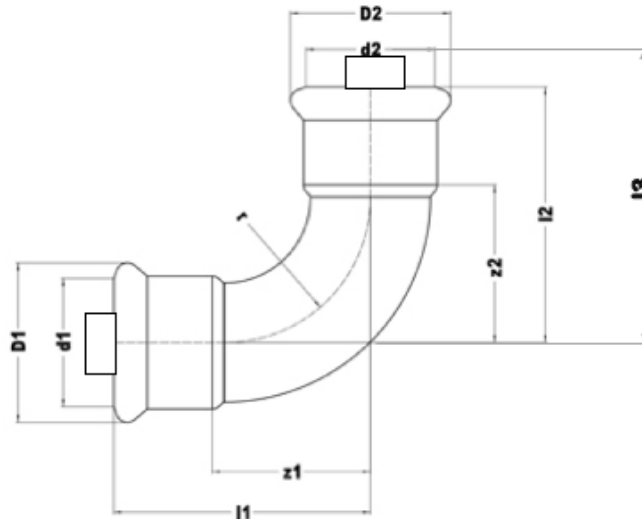

Finishing Options:

Copper CP

Material Type

Main Body: COPPER
Separators: STAINLESS STEEL

Weight

Eco-Duo 90 degree elbow for 15mm	- 0.27 KG
Eco-Duo 90 degree elbow for 22mm	- 0.35 KG
Eco-Duo 90 degree elbow for 28mm	- 0.38 KG
Eco-Duo 90 degree elbow for 35mm	- 0.62 KG
Eco-Duo 90 degree elbow for 42mm	- 0.70 KG
Eco-Duo 90 degree elbow for 54mm	- 1.03 KG
Eco-Duo 90 degree elbow for 66.7mm	- 1.48 KG
Eco-Duo 90 degree elbow for 76.1mm	- 1.76 KG
Eco-Duo 90 degree elbow for 108mm	- 3.11 KG

Notes:

- Only for use with potable water (not closed heating systems)
- Only for use with pumped recirculated water

Dimensions

SKU	Description	l1	d1	D1	es1	z1	l2	l3	d2	D2	es2	z2	DN1	DN2
W1509 CP	15mm	38	15	23	21	17	38	43	15	23	21	17	DN12	DN12
W1510 CP	22mm	47	22	31	21	26	47	52	22	31	21	26	DN20	DN20
W1511 CP	28mm	56	28	37	22	34	56	61	28	37	22	34	DN25	DN25
W1512 CP	35mm	68	35	44	26	42	68	73	35	44	26	42	DN32	DN32
W1513 CP	42mm	80	42	53	30	50	80	85	42	53	30	50	DN40	DN40
W1514 CP	54mm	100	54	65	35	65	100	105	54	65	35	65	DN50	DN50
W1515 CP	66.7mm	132	67	83	45	87	132	137	67	83	45	87	DN65	DN65
W1516 CP	76.1mm	142	76	94	50	92	142	147	76	94	50	92	DN65	DN65
W1650 CP	108mm	201	108	132	66	135	201	206	108	132	66	135	DN100	DN100