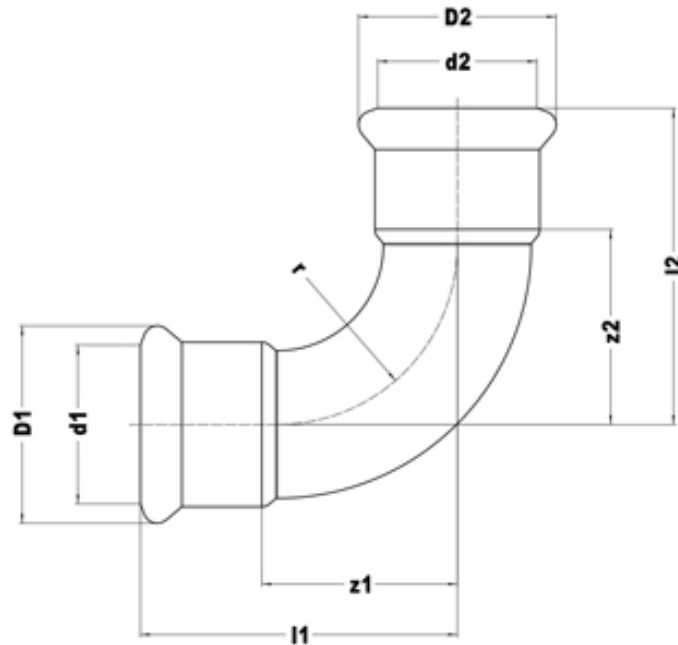

Finishing Options:

Copper CP

Material Type

Main Body: COPPER
Separators: STAINLESS STEEL

Weight

Eco-Duo 90 degree elbow for 15mm	- 0.27 KG
Eco-Duo 90 degree elbow for 22mm	- 0.35 KG
Eco-Duo 90 degree elbow for 28mm	- 0.38 KG
Eco-Duo 90 degree elbow for 35mm	- 0.62 KG
Eco-Duo 90 degree elbow for 42mm	- 0.70 KG
Eco-Duo 90 degree elbow for 54mm	- 1.03 KG
Eco-Duo 90 degree elbow for 66.7mm	- 1.48 KG
Eco-Duo 90 degree elbow for 76.1mm	- 1.76 KG

Notes:

- Only for use with potable water (not closed heating systems)
- Only for use with pumped recirculated water

Dimensions

SKU	Description	l1	d1	D1	es1	z1	l2	d2	D2	es2	z2	DN1	DN2
W1509 CP	15mm	38	15	23	21	17	38	15	23	21	17	DN12	DN12
W1510 CP	22mm	47	22	31	21	26	47	22	31	21	26	DN20	DN20
W1511 CP	28mm	56	28	37	22	34	56	28	37	22	34	DN25	DN25
W1512 CP	35mm	68	35	44	26	42	68	35	44	26	42	DN32	DN32
W1513 CP	42mm	80	42	53	30	50	80	42	53	30	50	DN40	DN40
W1514 CP	54mm	100	54	65	35	65	100	54	65	35	65	DN50	DN50
W1515 CP	66.7mm	132	67	83	45	87	132	67	83	45	87	DN65	DN65
W1516 CP	76.1mm	142	76	94	50	92	142	76	94	50	92	DN65	DN65