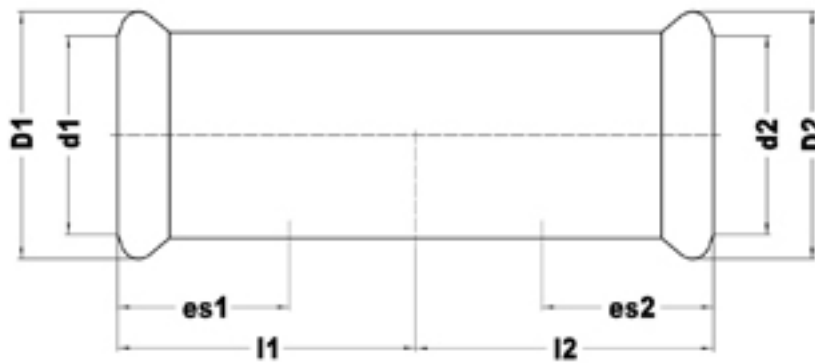

Finishing Options:

Copper CP

Material Type

Main Body: COPPER
Separators: 316 STAINLESS STEEL

Weight

Eco-Duo Copper Press Slip Coupler 15mm	- 0.05 KG
Eco-Duo Copper Press Slip Coupler 22mm	- 0.08 KG
Eco-Duo Copper Press Slip Coupler 28mm	- 0.11 KG
Eco-Duo Copper Press Slip Coupler 35mm	- 0.15 KG
Eco-Duo Copper Press Slip Coupler 42mm	- 0.22 KG
Eco-Duo Copper Press Slip Coupler 54mm	- 0.32 KG
Eco-Duo Copper Press Slip Coupler 66.7mm	- 0.44 KG
Eco-Duo Copper Press Slip Coupler 76.1mm	- 0.59 KG
Eco-Duo Copper Press Slip Coupler 108mm	- 1.12 KG

Notes:

- Only for use with potable water (not closed heating systems)
- Only for use with pumped recirculated water

Dimensions

SKU	Description	l1	d1	D1	es1	z1	l2	d2	D2	es2	z2	DN1	DN2
W1584 CP	15mm	40	15	23	20	20	40	15	23	20	20	DN12	DN12
W1585 CP	22mm	42	22	31	21	21	42	22	31	21	21	DN20	DN20
W1586 CP	28mm	46	28	37	23	23	46	28	37	23	23	DN25	DN25
W1587 CP	35mm	50	35	44	25	25	50	35	44	25	25	DN32	DN32
W1588 CP	42mm	60	42	53	30	30	60	42	53	30	30	DN40	DN40
W1589 CP	54mm	71	54	65	36	35	71	54	65	36	35	DN50	DN50
W1590 CP	66.7mm	55	67	83	50	5	55	67	83	50	5	DN65	DN65
W1591 CP	76.1mm	55	67	83	50	5	55	67	83	50	5	DN65	DN65
W1659 CP	108mm	72	108	132	68	5	72	108	132	68	5	DN100	DN100