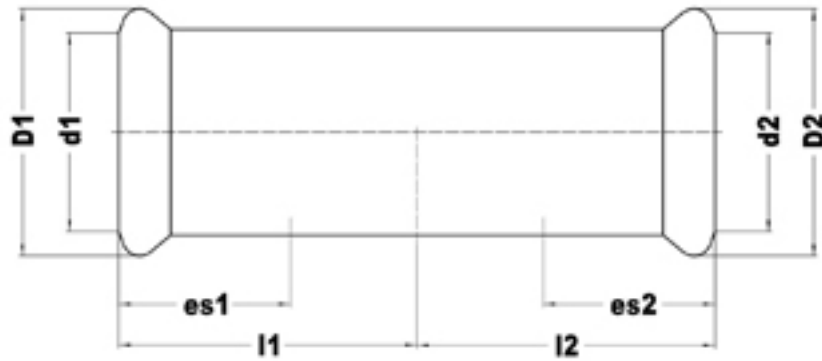

Finishing Options:

Copper CP

Material Type

Main Body: COPPER
Separators: 316 STAINLESS STEEL

Weight

Eco-Duo Copper Press Slip Coupler 15mm	- 0.28 KG
Eco-Duo Copper Press Slip Coupler 22mm	- 0.31 KG
Eco-Duo Copper Press Slip Coupler 28mm	- 0.34 KG
Eco-Duo Copper Press Slip Coupler 35mm	- 0.60 KG
Eco-Duo Copper Press Slip Coupler 42mm	- 0.67 KG
Eco-Duo Copper Press Slip Coupler 54mm	- 0.97 KG
Eco-Duo Copper Press Slip Coupler 66.7mm	- 1.09 KG
Eco-Duo Copper Press Slip Coupler 76.1mm	- 1.24 KG

Notes:

- Only for use with potable water (not closed heating systems)
- Only for use with pumped recirculated water

Dimensions

SKU	Description	l1	d1	D1	es1	z1	l2	d2	D2	es2	z2	DN1	DN2
W1584 CP	15mm	40	15	23	20	20	40	15	23	20	20	DN12	DN12
W1585 CP	22mm	42	22	31	21	21	42	22	31	21	21	DN20	DN20
W1586 CP	28mm	46	28	37	23	23	46	28	37	23	23	DN25	DN25
W1587 CP	35mm	50	35	44	25	25	50	35	44	25	25	DN32	DN32
W1588 CP	42mm	60	42	53	30	30	60	42	53	30	30	DN40	DN40
W1589 CP	54mm	71	54	65	36	35	71	54	65	36	35	DN50	DN50
W1590 CP	66.7mm	55	67	83	50	5	55	67	83	50	5	DN65	DN65
W1591 CP	76.1mm	55	67	83	50	5	55	67	83	50	5	DN65	DN65