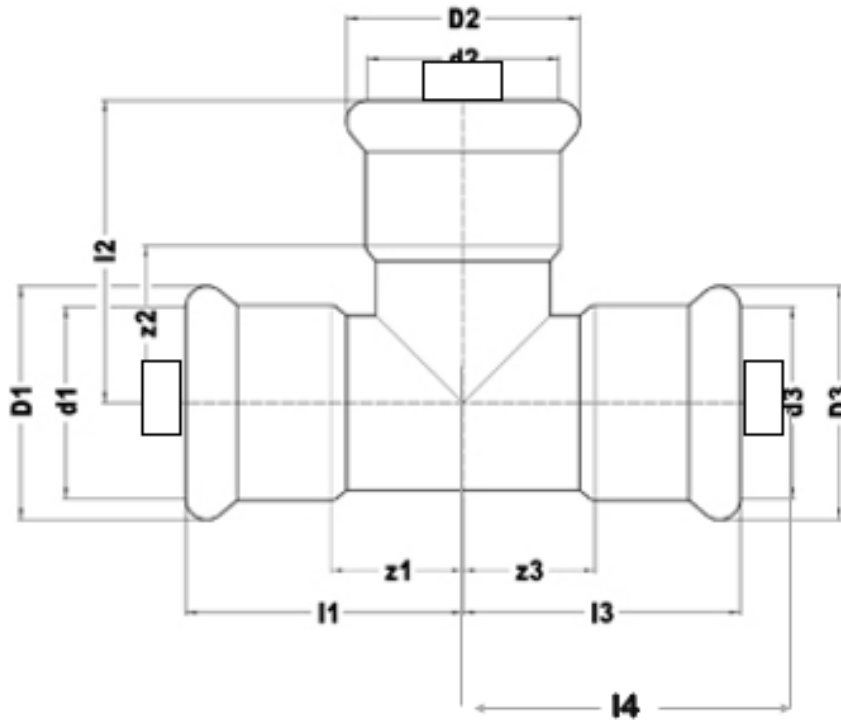

Finishing Options:

Copper CP

Material Type

Main Body: COPPER
Separators: 316 STAINLESS STEEL

Weight

Eco-Duo Tee Piece for 15mm - 0.30 KG
Eco-Duo Tee Piece for 22mm - 0.37 KG
Eco-Duo Tee Piece for 28mm - 0.42 KG
Eco-Duo Tee Piece for 35mm - 0.72 KG
Eco-Duo Tee Piece for 42mm - 0.87 KG
Eco-Duo Tee Piece for 54mm - 1.26 KG
Eco-Duo Tee Piece for 66.7mm - 1.78 KG
Eco-Duo Tee Piece for 76.1mm- 2.15 KG
Eco-Duo Tee Piece for 108mm - 3.85 KG

Notes:

- Only for use with potable water (not closed heating systems)
- Only for use with pumped recirculated water

Dimensions

SKU	Description	l1	d1	D1	es1	z1	l2	d2	D2	es2	z2	l3	l4	d3	D3	es3	z3	DN1	DN2	DN3
W1541 CP	15mm	32	15	23	20	12	32	15	23	20	12	32	37	15	23	20	12	DN12	DN12	DN12
W1542 CP	22mm	37	22	31	21	16	37	22	31	21	16	37	42	22	31	21	16	DN20	DN20	DN20
W1543 CP	28mm	42	28	37	23	19	42	28	37	23	19	42	47	28	37	23	19	DN25	DN25	DN25
W1544 CP	35mm	50	35	44	28	24	50	35	44	26	24	50	55	35	44	26	24	DN32	DN32	DN32
W1545 CP	42mm	58	42	53	30	28	58	42	53	30	28	58	63	42	53	30	28	DN40	DN40	DN40
W1546 CP	54mm	69	54	65	35	34	69	54	65	35	34	69	74	54	65	35	34	DN50	DN50	DN50
W1547 CP	66.7mm	95	67	83	50	45	111	67	83	50	61	95	100	67	83	50	45	-	-	-
W1548 CP	76.1mm	101	76	94	50	51	119	76	94	50	69	101	106	76	94	50	51	-	-	-
W1696 CP	109mm	130	108	133	67	69	154	108	133	67	87	136	141	108	133	67	69	-	-	-