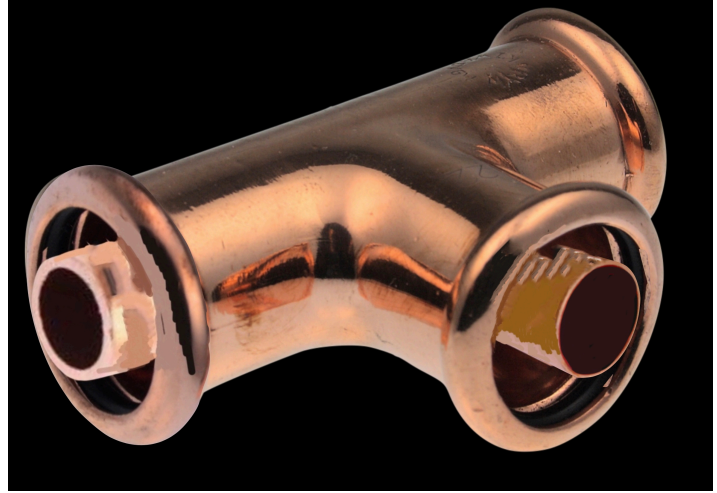

Eco-Duo - Equal Tee

Tee-Piece

Eco-Duo Tee for 15mm	W1541 CP
Eco-Duo Tee for 22mm	W1542 CP
Eco-Duo Tee for 28mm	W1543 CP
Eco-Duo Tee for 35mm	W1544 CP
Eco-Duo Tee for 42mm	W1545 CP
Eco-Duo Tee for 54mm	W1546 CP
Eco-Duo Tee for 66.7mm	W1547 CP
Eco-Duo Tee for 76.1mm	W1548 CP
Eco-Duo Tee for 108mm	W1656 CP

Finishing Options:

Copper CP

Material Type

Main Body: COPPER
Separators: 316 STAINLESS STEEL

Weight

Eco-Duo Tee Piece for 15mm - 0.30 KG
Eco-Duo Tee Piece for 22mm - 0.37 KG
Eco-Duo Tee Piece for 28mm - 0.42 KG
Eco-Duo Tee Piece for 35mm - 0.72 KG
Eco-Duo Tee Piece for 42mm - 0.87 KG
Eco-Duo Tee Piece for 54mm - 1.26 KG
Eco-Duo Tee Piece for 66.7mm - 1.78 KG
Eco-Duo Tee Piece for 76.1mm- 2.15 KG
Eco-Duo Tee Piece for 108mm - 3.85 KG