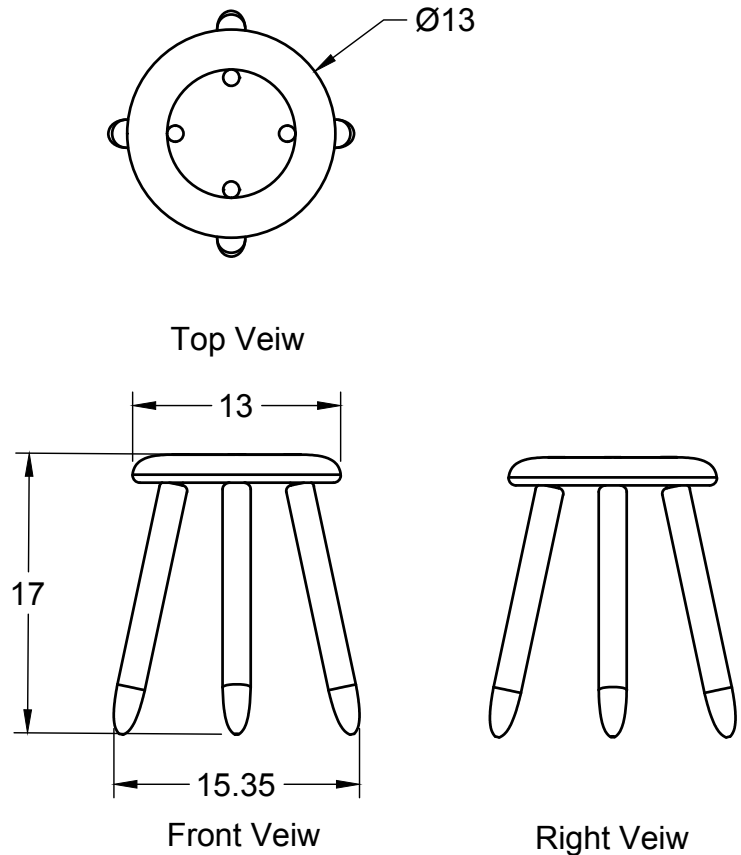

KITEMAUG 16" - STOOL

Description:

The Kitemaug Stool stands as a sleek statement piece, drawing inspiration from acorns. Crafted with close attention to detail, its form reflects the curves and refined contours of the acorn. Its minimalist, smooth surfaces capture the essence of natural beauty, enhances any space. Beyond its appearance, the Kitemaug Stool offers practical versatility, such as around a dining table, beside a bed, or even as a decorative pedestal.

Lead Time

10-12 weeks

Materials

Hardwood

Dimension

17.5 in x 15.35 in x 15.35 in

Product Weight

10 lb