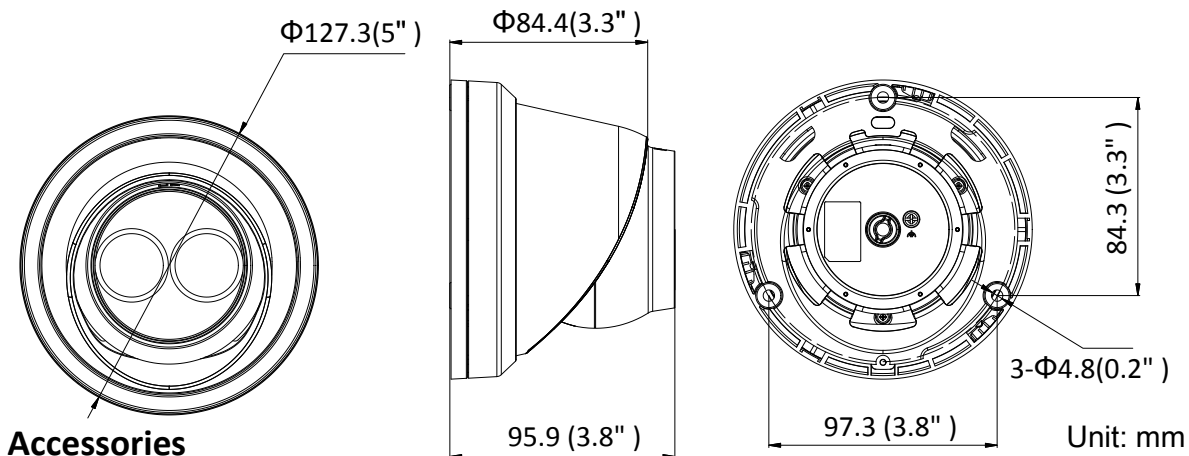

Dimensions

Accessories

Distributed by

HIKVISION®

Headquarters

No.555 Qianmo Road, Binjiang District,
Hangzhou 310051, China
T +86-571-8807-5998
overseasbusiness@hikvision.com

Hikvision USA
T +1-909-895-0400
sales.usa@hikvision.com

Hikvision Italy
T +39-0438-6902
info.it@hikvision.com

Hikvision Singapore
T +65-6684-4718
sg@hikvision.com

Hikvision Africa
T +27 (0) 0351172
sale.africa@hikvision.com

Hikvision Europe
T +31-23-55-42-770
info.eu@hikvision.com

Hikvision France
T +33(0)1-85-330-450
info.fr@hikvision.com

Hikvision Oceania
T +61-2-8599-4233
salesau@hikvision.com

Hikvision Hong Kong
T +852-2151-1761

Hikvision Middle East
T +971-4-8816086
salesme@hikvision.com

Hikvision Spain
T +34-91-737-16-55
info.es@hikvision.com

Hikvision Canada
T +1-909-895-0400
sales.usa@hikvision.com

Hikvision Russia
T +7-495-669-67-99
saleru@hikvision.com

Hikvision Poland
T +48-22-460-01-50
potand@hikvision.com

Hikvision Korea
T +82-31-731-8841
sales.korea@hikvision.com

Hikvision India
T +91-22-28469900
sales@pramahikvision.com

Hikvision UK
T +01628-902140
support.uk@hikvision.com

Hikvision Brazil
T +55 11 3318-0050
Latam.support@hikvision.com