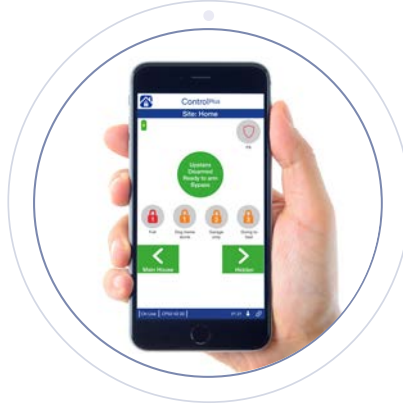

## App

A range of iOS & Android Apps giving secure access to control panels. Allows you to remotely set/unset your alarm system