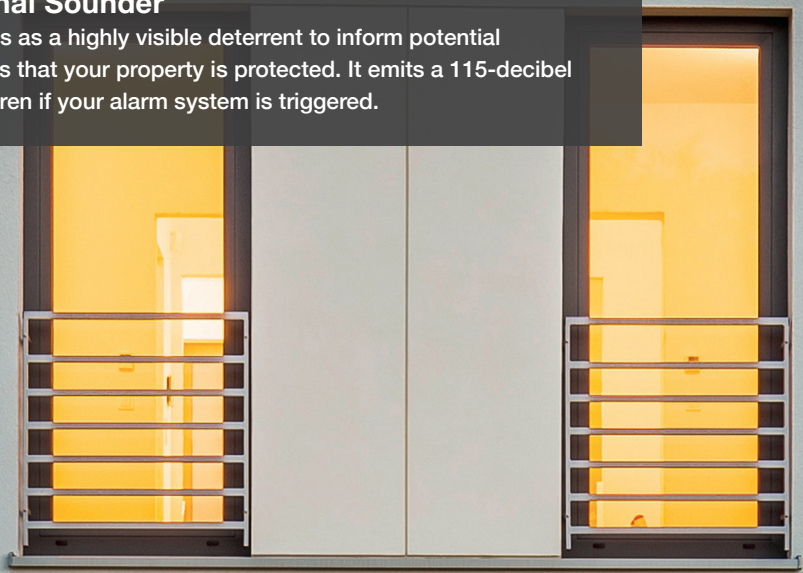

External Sounder

This acts as a highly visible deterrent to inform potential intruders that your property is protected. It emits a 115-decibel alarm siren if your alarm system is triggered.