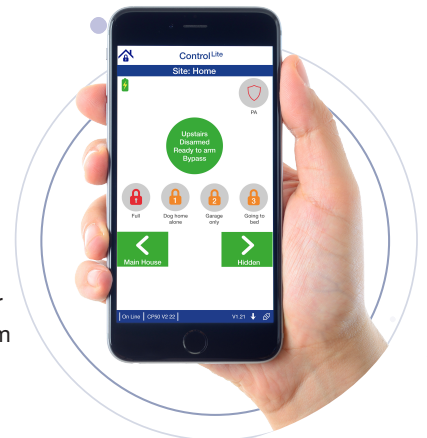

Complete Security with Style

4 easy ways to control your system

Keyfobs

Two and four button keyfobs with exceptional range and battery life. Allows you to remotely set/unset your alarm system. Can also be used to open and close garage doors/gates, trigger panic alarms, switch lights on and off and more.

Keypads

Enter your personal access code onto any one of an extensive range of keypads. A choice of finishes to suit any interior.

Control Panel

The command centre of your system, with versions to secure every property from residential to large commercial.

Prox Tags

Present the discreet, compact tag to any of our keypads or NFC Reader to simply and easily set and unset your system using NFC technology.

App

A range of iOS & Android Apps giving secure access to control panels. Allows you to remotely set/unset your alarm system