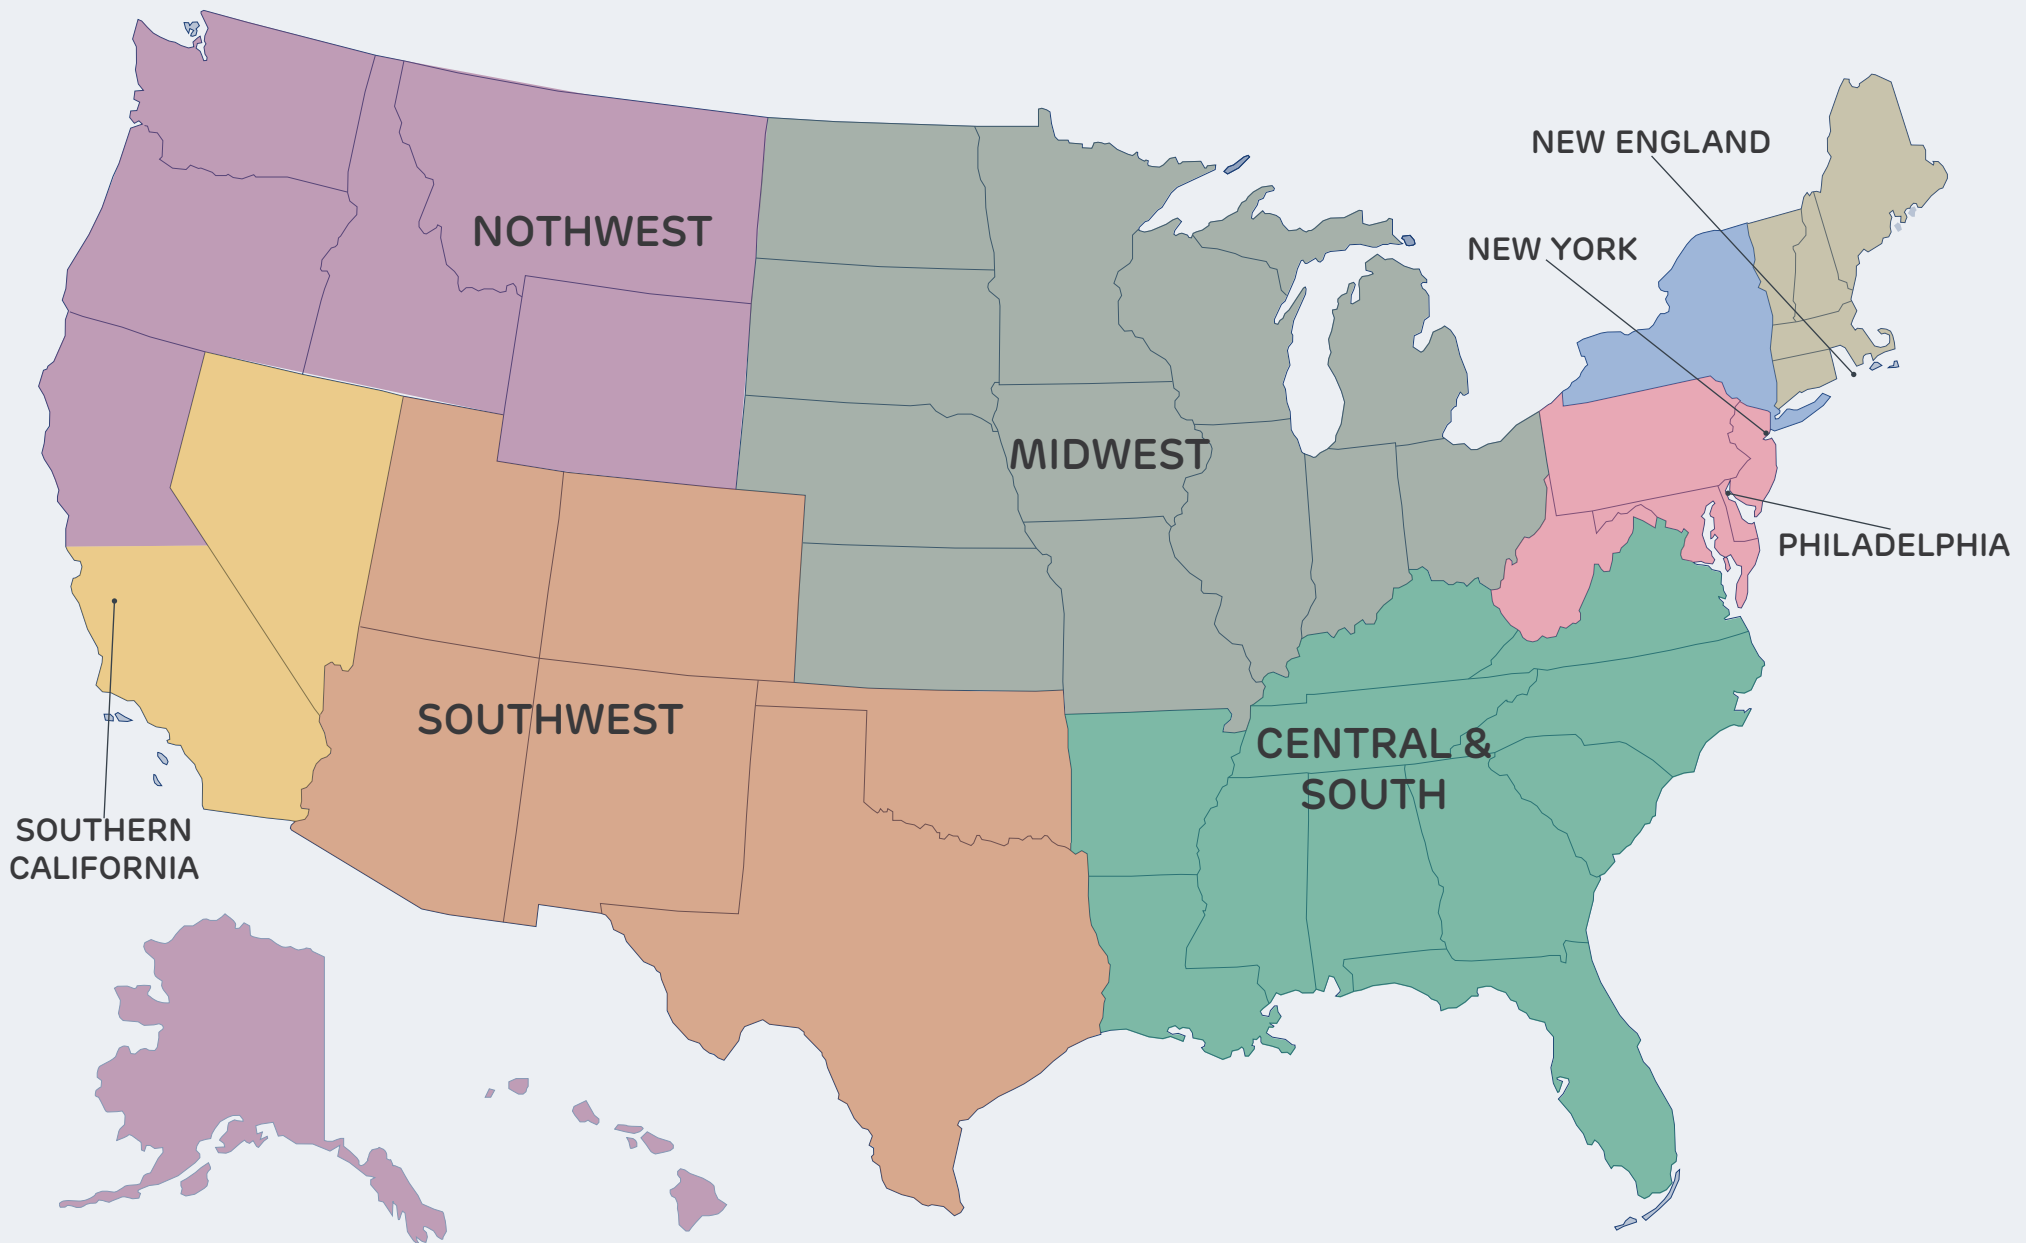

# RIBA-USA REGIONS

**NORTHWEST REGION**

SAN FRANCISCO  
WASHINGTON  
OREGON  
IDAHO  
MONTANA  
WYOMING  
ALASKA  
HAWAII

CHAIR  
[LEYLA HILMI](#)

**MIDWEST REGION**

ILLINOIS  
MICHIGAN  
INDIANA  
OHIO  
WISCONSIN  
MINNESOTA  
IOWA  
MISSOURI  
NORTH DAKOTA  
SOUTH DAKOTA  
NEBRASKA  
KANSAS

**PHILADELPHIA REGION**

PENNSYLVANIA  
NEW JERSEY  
DELAWARE  
MARYLAND  
WEST VIRGINIA

CHAIR  
[CLIVE COPPING](#)

**NEW ENGLAND REGION**

MASSACHUSETTS  
CONNECTICUT  
RHODE ISLAND  
VERMONT  
NEW HAMPSHIRE  
MAINE

CHAIR  
[FRANK MRUK](#)

**SOUTHER CALIFORNIA REGION**

LOS ANGELES  
NEVADA

CHAIR  
[SERGIO VALENTI](#)

**SOUTHWEST REGION**

ARIZONA  
UTAH  
COLORADO  
NEW MEXICO  
OKLAHOMA  
TEXAS

CHAIR  
[PHILIP ALLSOPP](#)

**CENTRAL & SOUTH REGION**

DC  
VIRGINIA  
NORTH CAROLINA  
SOUTH CAROLINA  
GEORGIA  
FLORIDA  
KENTUCKY  
TENNESSEE  
ALABAMA  
MISSISSIPPI  
ARKANSAS  
LOUISIANA

CHAIR  
[FAISAL MOHSIN](#)

**NEW YORK REGION**