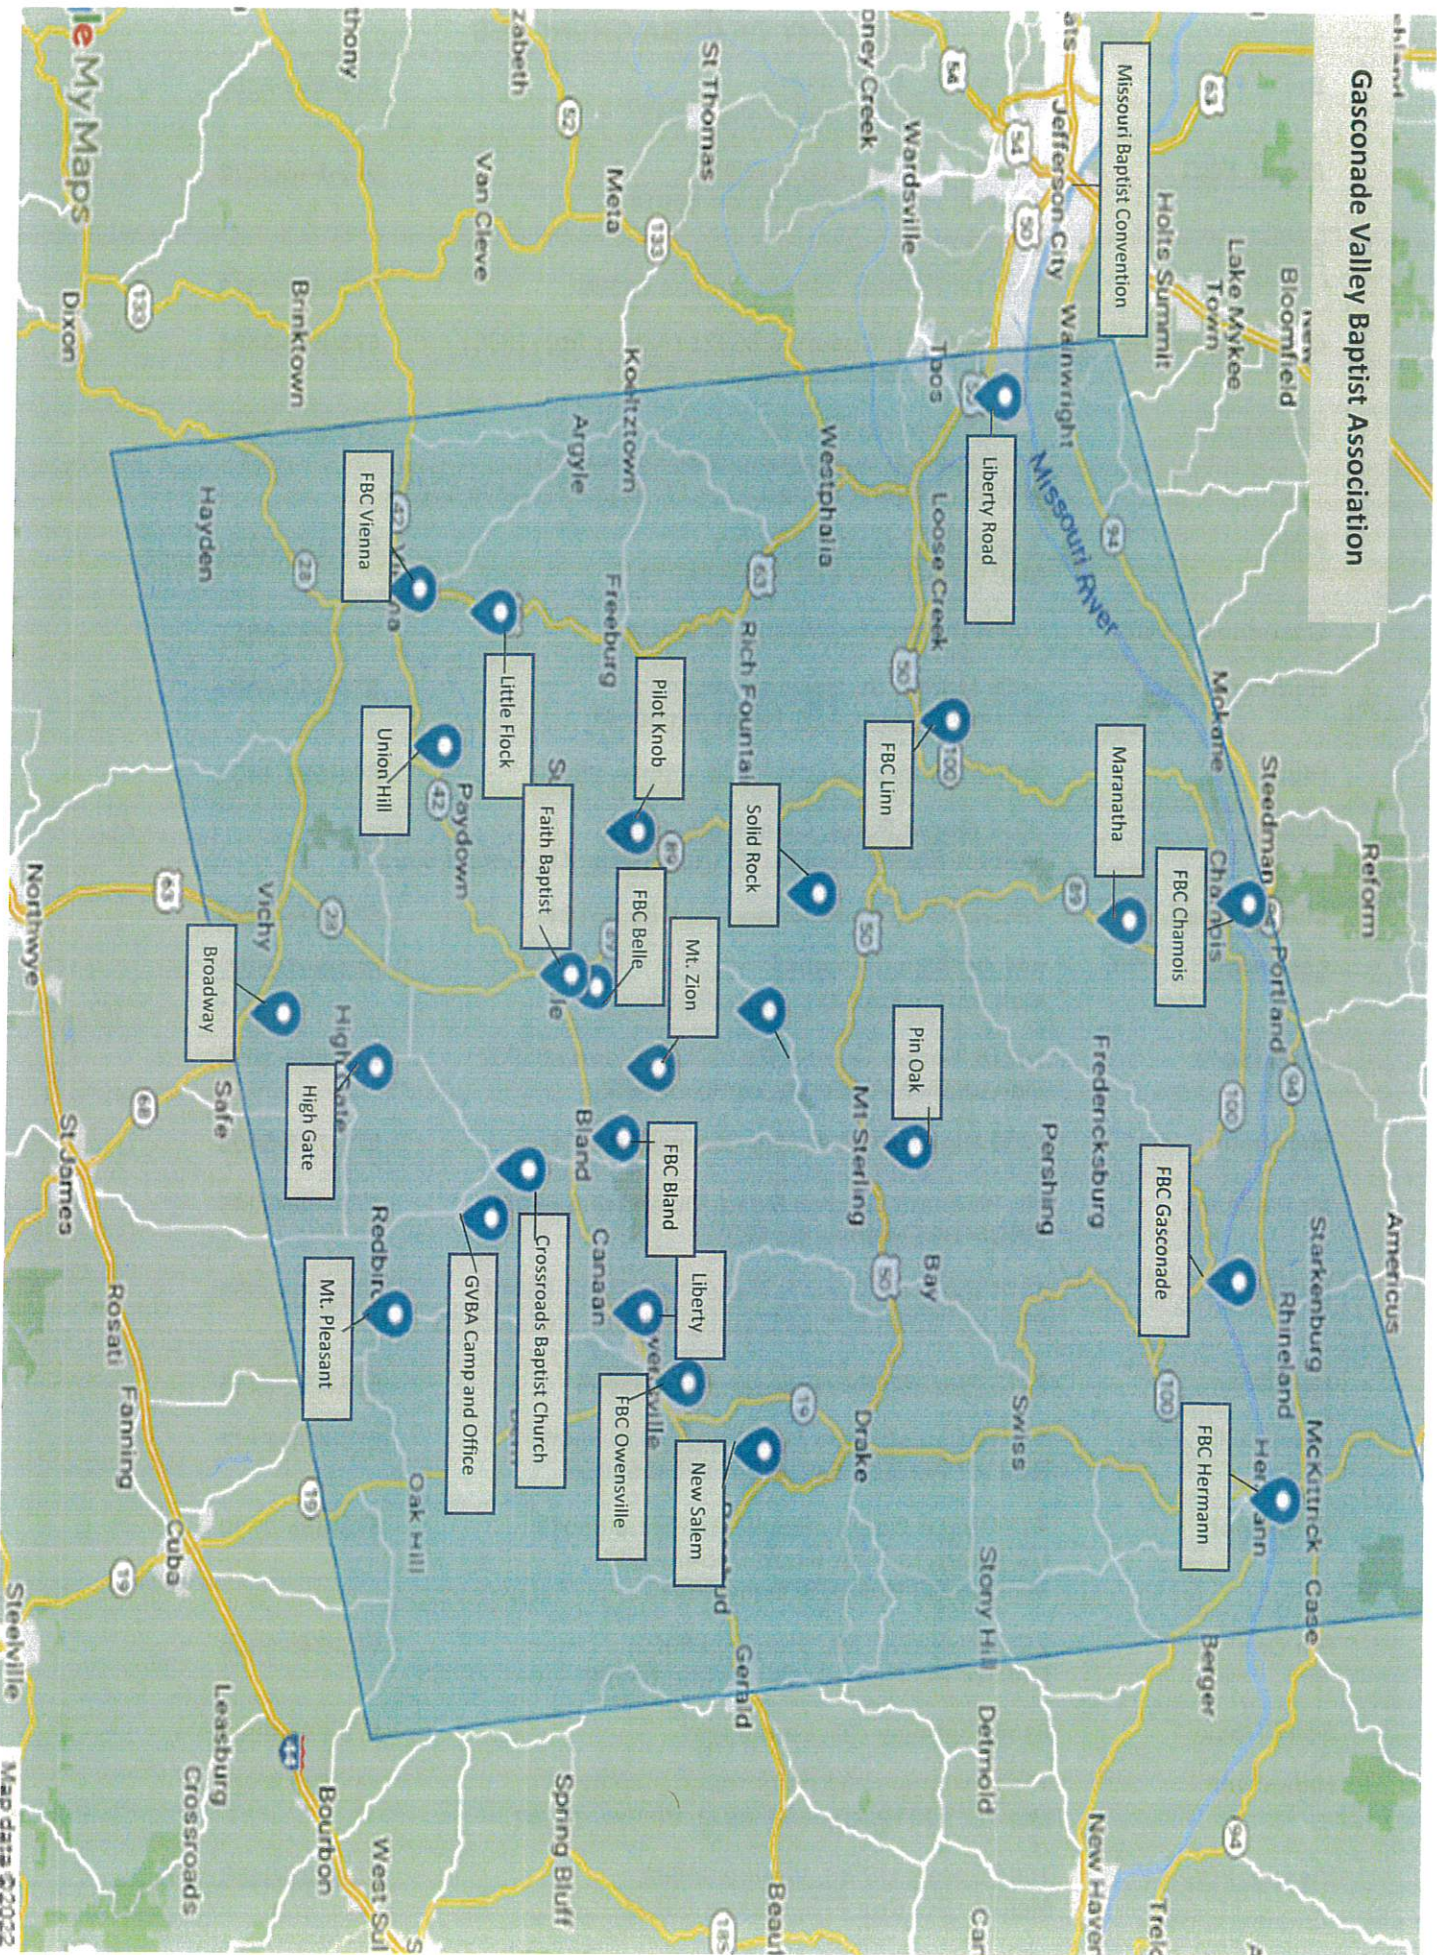

Gasconade Valley Baptist Association