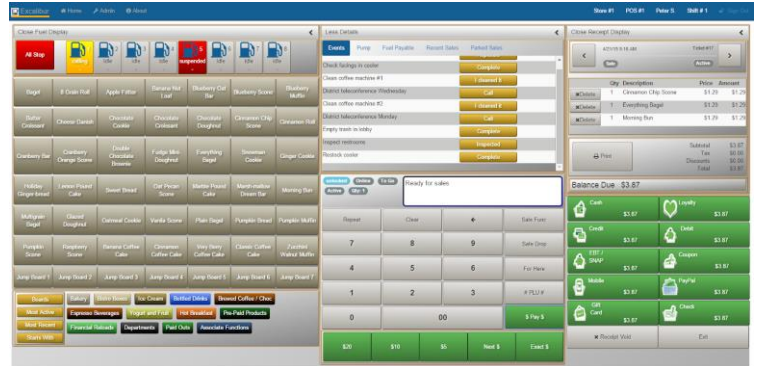

Affiniti Cloud POS extends your capability to integrate with other merchant solutions through web-standard APIs. Your investment can be readily adapted to meet rapidly changing consumer expectations at points of purchase such as mobile, self-checkout, kiosk and traditional front counter.

### Payment Processing

Use network processing modules to manage credit, debit, gift cards, fleet, ACH, EBT, private branded and proprietary cards, loyalty programs and more. Generic processors and major oils supported through Affiniti Cloud EPS or Verifone Commander EF.

### Fuel Control

Integrated fuel control and EMV support for all pump brands, through the Allied Electronics fuel controller or the Verifone Commander EF. Supports pay at the pump, fuel stacking, cash acceptors, fuel discounts, ZIP code prompting, loyalty, car washes, price signs, drive-off management and more.

### Management Tools

Easily configure board and button layouts using Affiniti Cloud web tools, accessible from anywhere, anytime. Manage all of your stores from the Cloud, no need to visit each location.