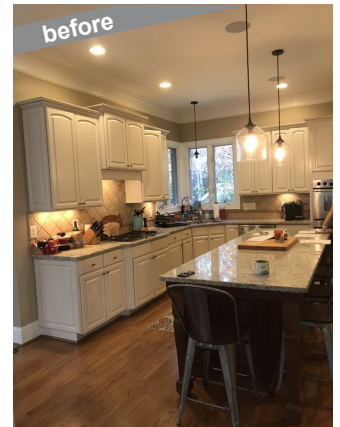

These owners purchased their home in 2016 as third owners and knew at some point they would renovate the kitchen. After living with the kitchen for 5 years, they were ready to remodel but needed to select the right company! They were referred by neighbors, who had just completed a bathroom renovation with Wake Remodeling and had an excellent experience.

Wake Remodeling has created a clean, airy, and light kitchen which boasts chef-style premium appliances for the home's cook. We designed an extended semi-custom island with deep pull-out drawers and quartz countertop with a prep station, sink, and additional seating. The perimeter cabinets are full overlay stacked uppers with antique glass doors and quartz countertops. Under-cabinet lighting illuminates the textured tiles, enhancing the decor through solid coloration and a glossy finish to pick up the ambient light. The contemporary black matte hardware and plumbing fixtures boldly stand out against the white backdrop of the kitchen. The pantry door is a custom piece that contributes to the light and airy feel with the frosted glass, which still hides the contents. The single-entry standard height porch door has been replaced with a double entry 8' tall set to allow for the easy ebb and flow of family traffic.

With the guidance of Wake Remodeling's Lead Designer, Lee Anne Martin, the homeowners were able to design the kitchen they envisioned and a space for their family and friends to gather for years to come! We look forward to helping you Dream, Design, and Build your vision with the Wake Remodeling Team!

SPECIAL FEATURES

- Wellborn Cabinets
- Lighted Glass Cabinet Tops
- Specialty Drawer Features and Cabinet Roll Outs
- Accent Island with Furniture Base and Prep Sink
- Custom Frosted Glass Pantry Door
- Thermador 48" Dual Fuel Range with Griddle
- Zephyr 48" Chimney Hood
- Sub-Zero 48" Built-In Refrigerator
- LG Minuet Polished Quartz Countertop with Pencil Round Edge
- Zero Radius Single Bowl Undermount Sink