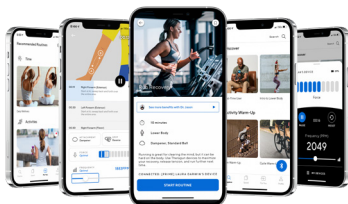

KEY FEATURES

The Technology Behind the Results

QUIETFORCE TECHNOLOGY™

Our proprietary brushless motor with QuietForce Technology delivers renowned Theragun power, while being quieter than ever.

BLUETOOTH® CONNECTIVITY

The Therabody app connects seamlessly via Bluetooth to deliver guided wellness routines.

THERAGUN TRIANGLE

Our patented multi-grip design engineered with 4 ergonomic grips.

WIRELESS CHARGING

Charging on contact.

THE APP THAT GETS YOU.

The Therabody app provides guided wellness routines for before, during, and after activity.

* Download the Therabody App

THERAGUN

Massage Reinvented™