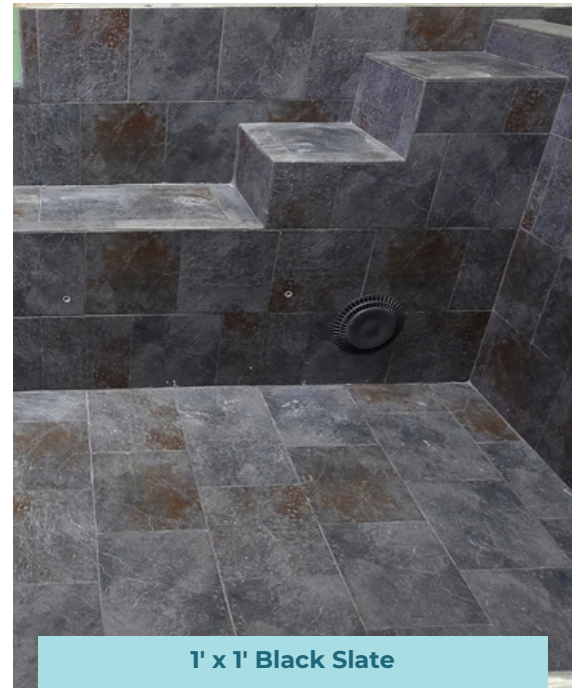

# Bench Height Installation

12'x26' Pool & Spa - Grey Glass Tile

# Glass Tile

Light Blue

Dark Blue

Grey

# Porcelain Tile

1' x 2' Off-White

1' x 2' Dark Grey

1' x 1' Black Slate

2' x 2' Global Grey