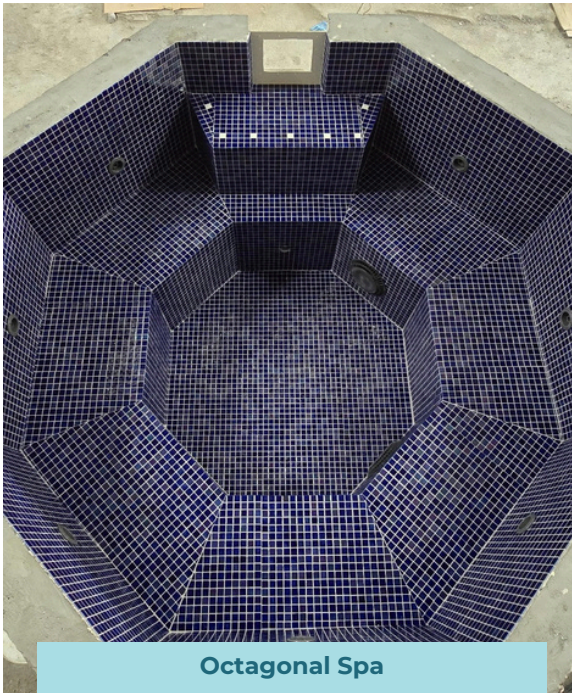

# Bench Height Installation

12'x26' Pool & Spa - Grey Glass Tile

# Porcelain Tile

1' x 2' Off-White

1' x 2' Dark Grey

1' x 1' Black Slate

2' x 2' Global Grey

## Customizations

Mini Baja Shelf

Full Size Baja Shelf

Long Wall Bench

Octagonal Spa

Special Order Porcelain/Custom Layout

Custom Step Layout

# CoverSafe Autocover

T4 Versa Cover System

316 Stainless Steel Housing