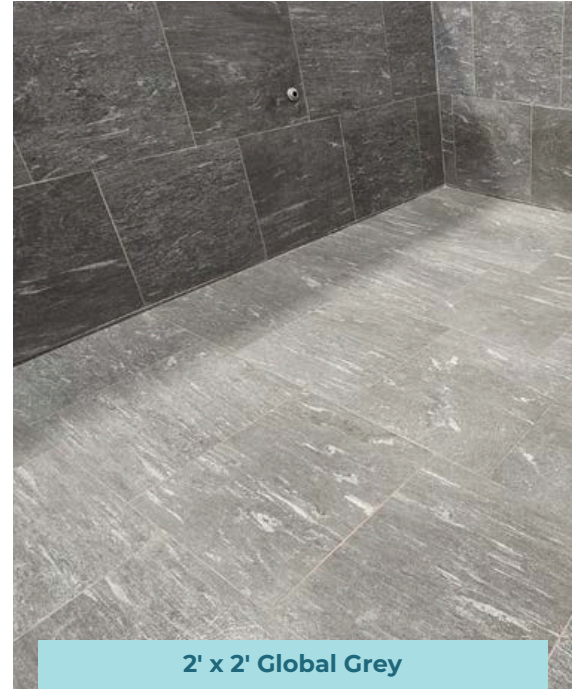

# Porcelain Tile

1' x 2' Off-White

1' x 2' Dark Grey

1' x 1' Black Slate

2' x 2' Global Grey

## Customizations

Mini Baja Shelf

Full Size Baja Shelf

Long Wall Bench

Octagonal Spa

Special Order Porcelain/Custom Layout

Custom Step Layout