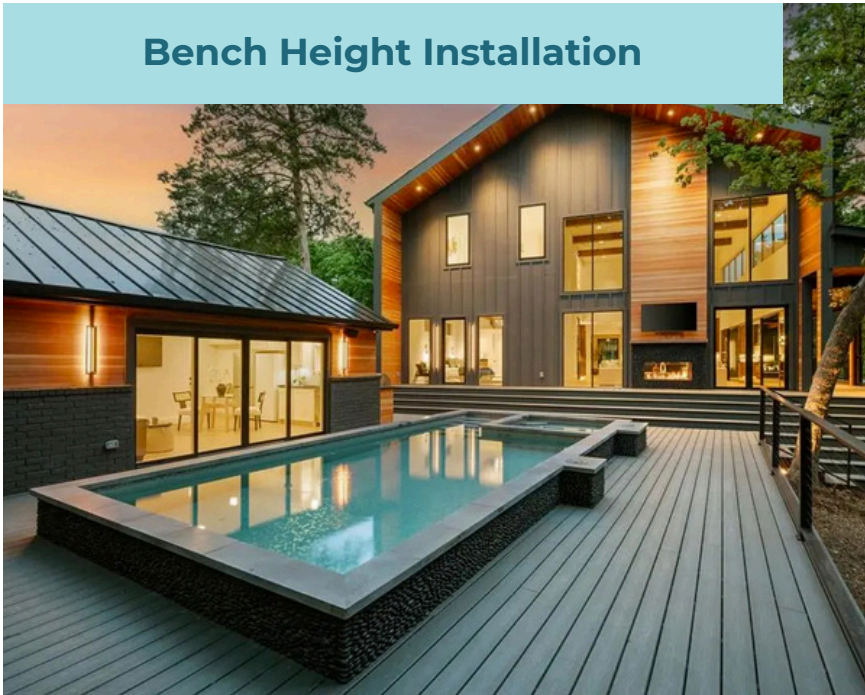

Bench Height Installation