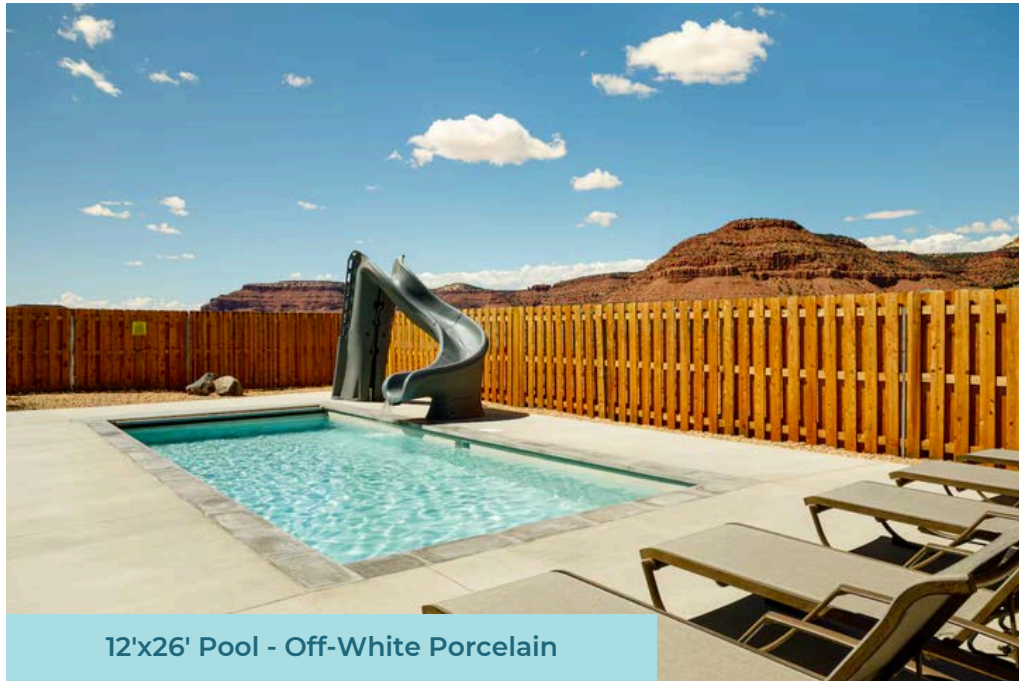

# In-Ground Installation

12'x26' Pool - Off-White Porcelain