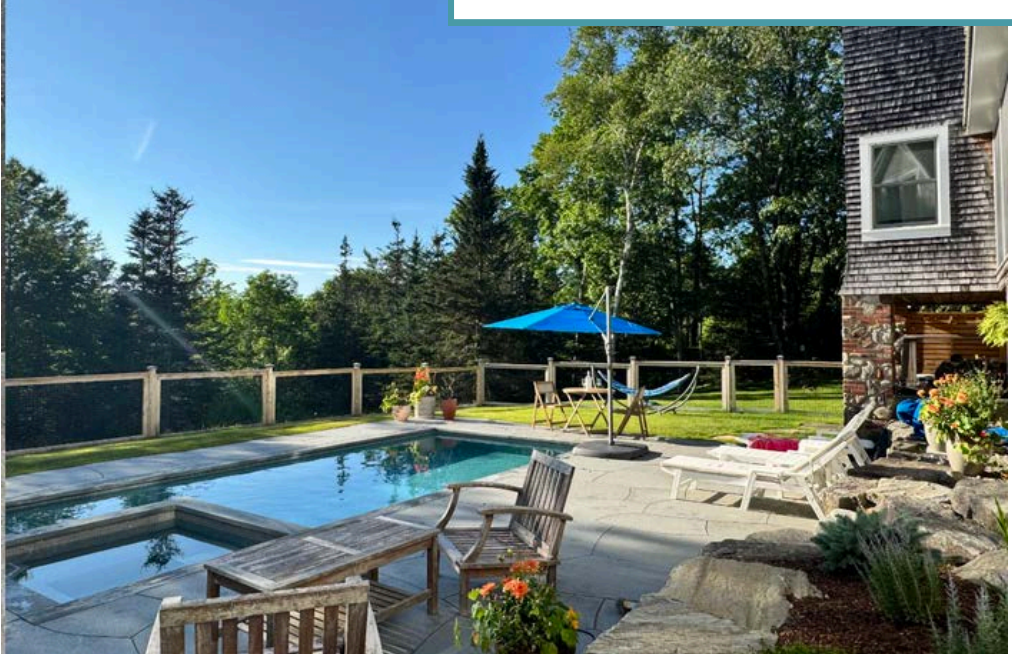

DIRIGO POOLS
INSPIRATION GUIDE