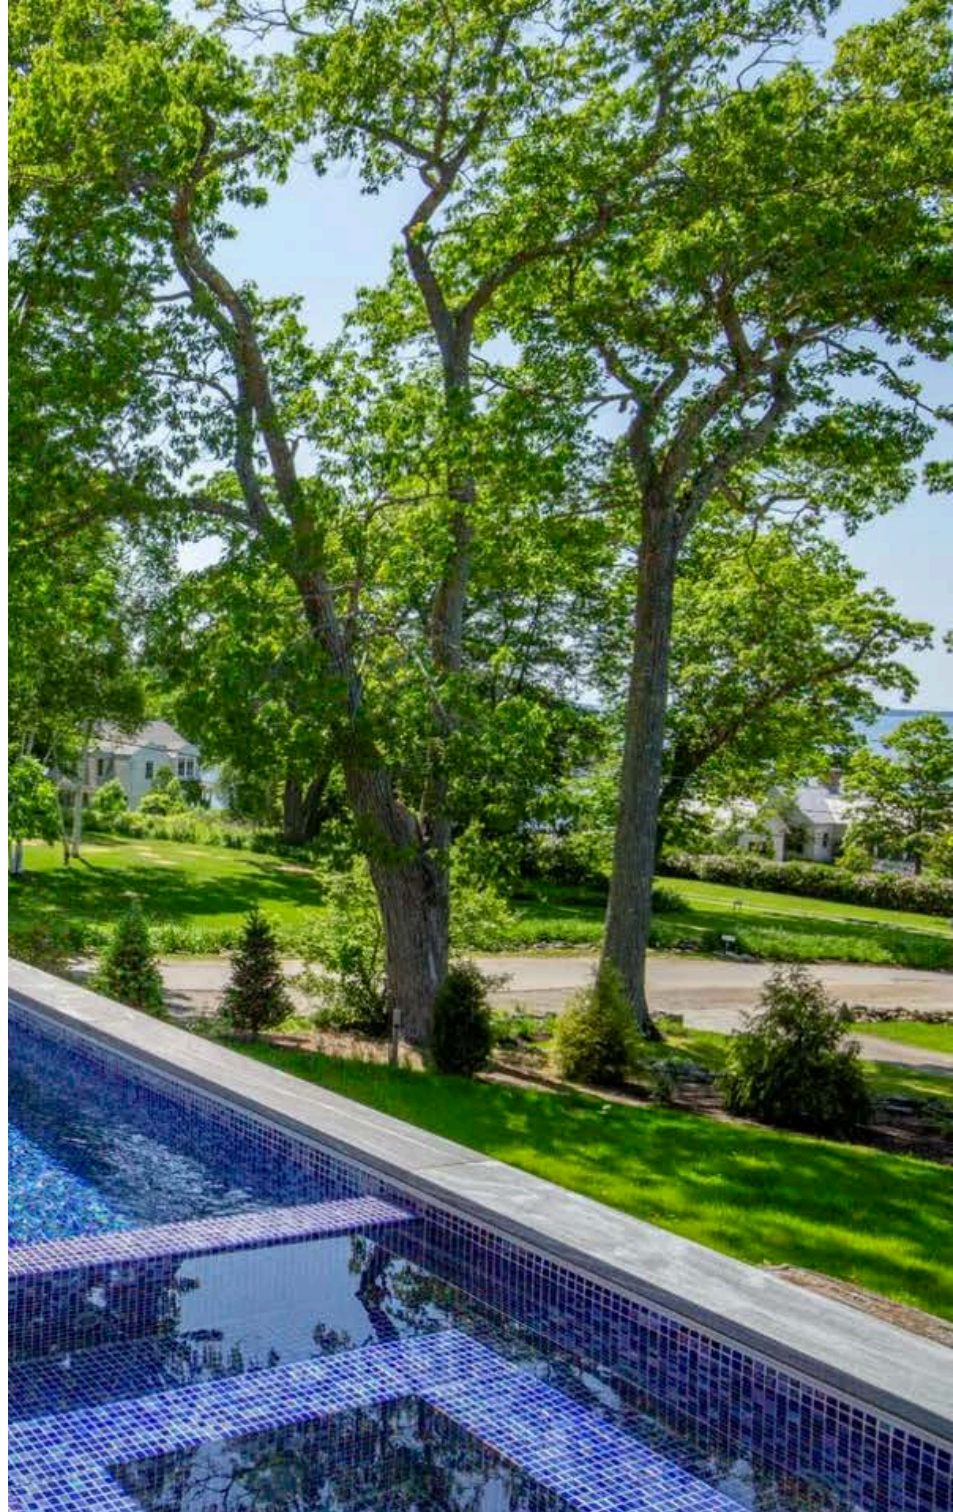

# In-Ground Installation

12'x26' Pool - Off-White Porcelain