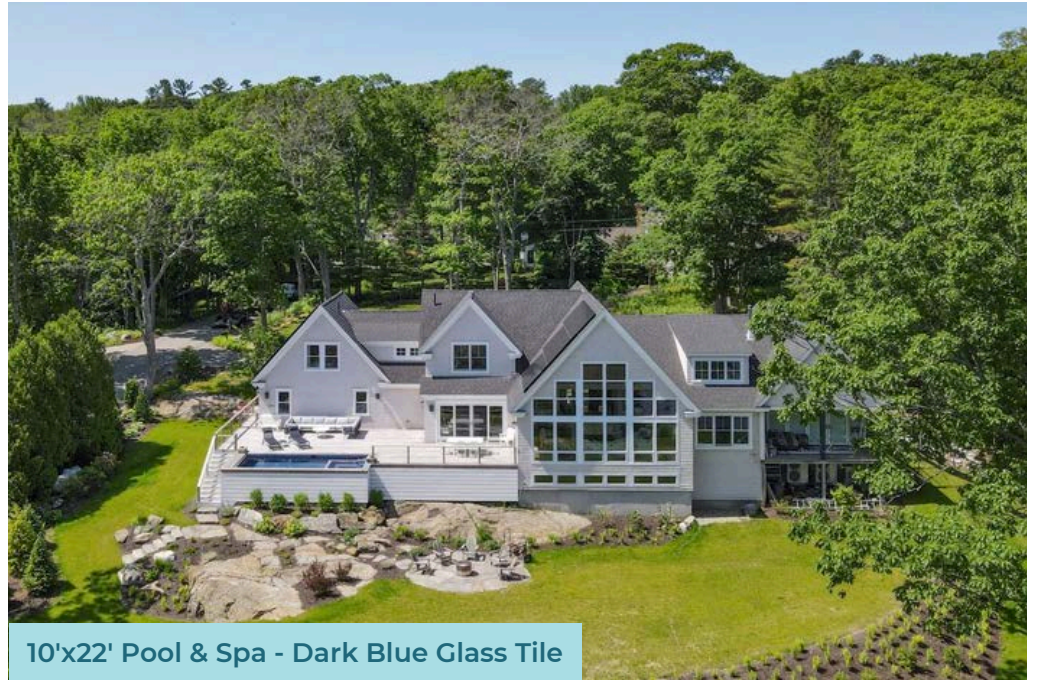

Above-Ground Installation

10'x22' Pool & Spa - Dark Blue Glass Tile