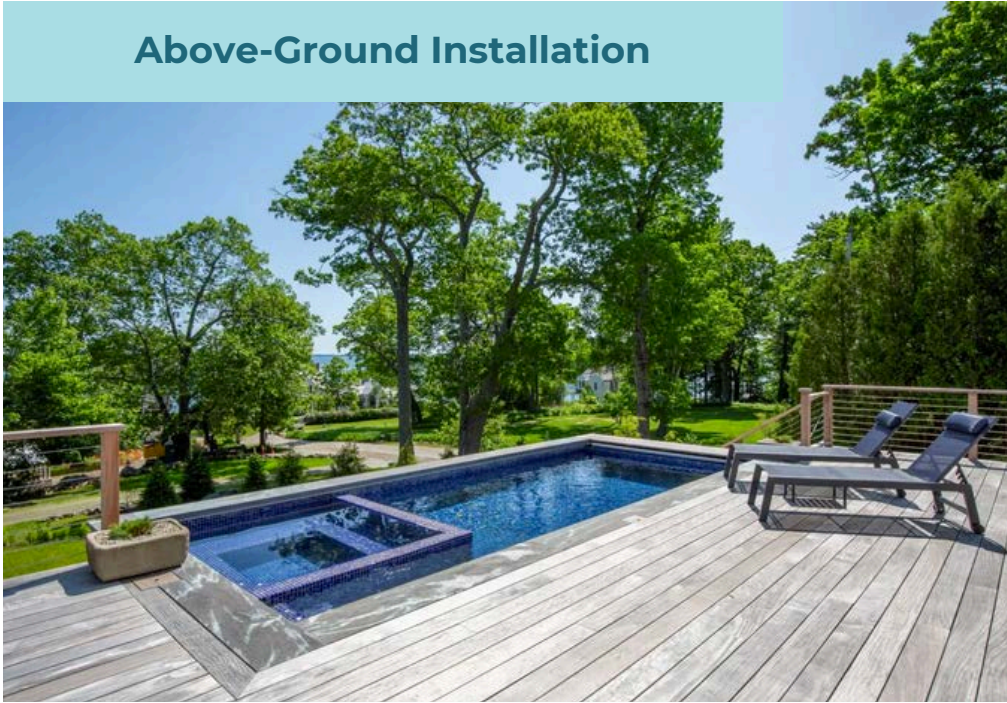

Above-Ground Installation

10'x22' Pool & Spa - Dark Blue Glass Tile