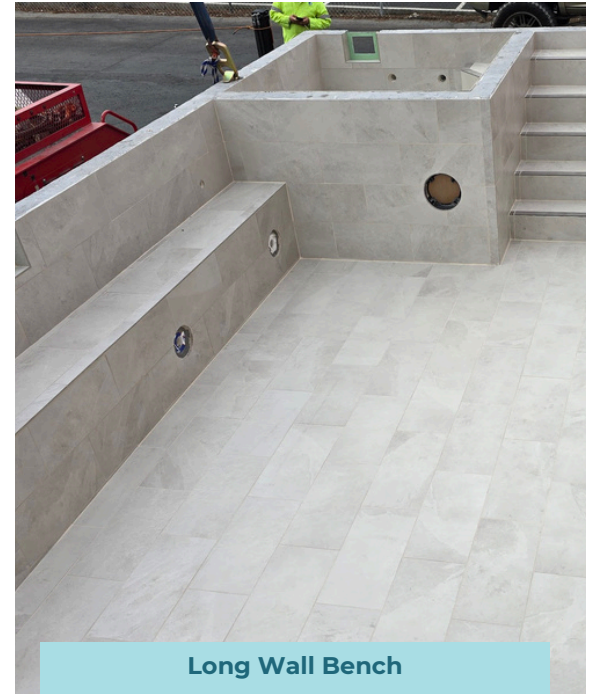

# Bench Height Installation

12'x26' Pool & Spa - Grey Glass Tile

# Porcelain Tile

1' x 2' Off-White

1' x 2' Dark Grey

1' x 1' Black Slate

2' x 2' Global Grey

## Customizations

Mini Baja Shelf

Full Size Baja Shelf

Long Wall Bench

Octagonal Spa

Special Order Porcelain/Custom Layout

Custom Step Layout