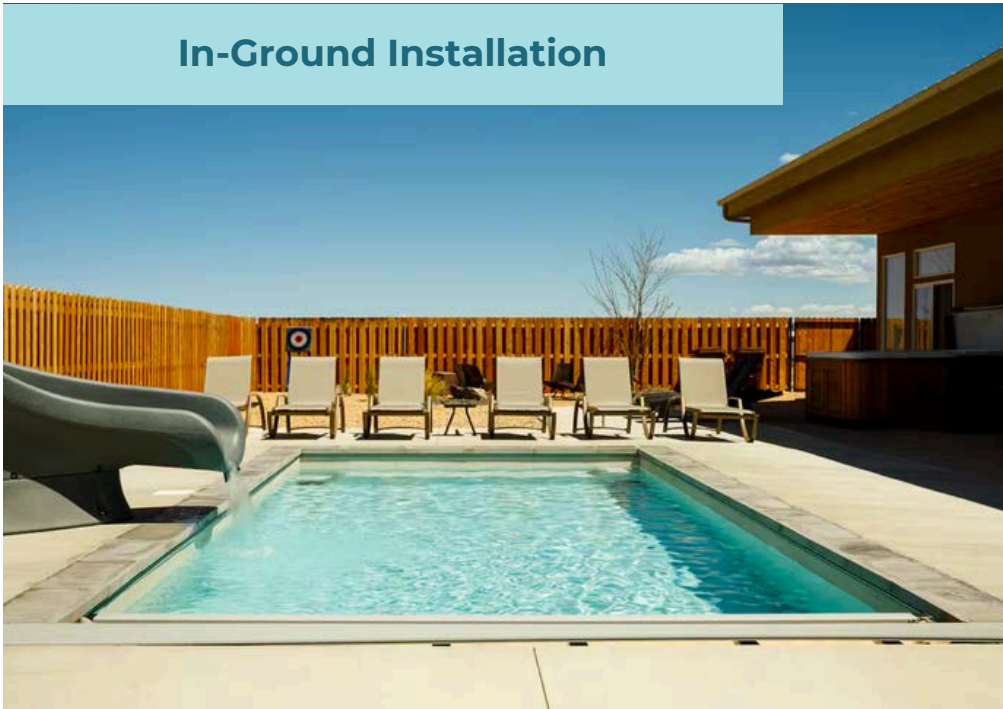

# In-Ground Installation

12'x26' Pool - Off-White Porcelain