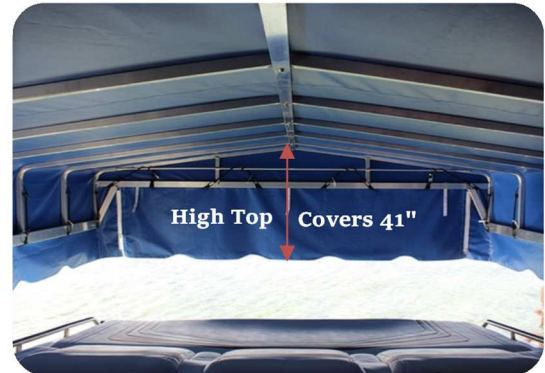

Boat Lifts

High Top Canopies	Frame		Cover				
	$	SKU	$	Grey	Blue	Green	Tan
108" 22'	$ 2,600	30-025	$ 1,550	30-026	30-027	30-028	30-029
	2,800	30-045	1,600	30-046	30-047	30-048	30-049
114" 22'	2,650	30-125	1,850	30-126	30-127	30-128	30-129
	2,850	30-145	1,900	30-146	30-147	30-148	30-149
	3,200	30-165	1,950	30-166	30-167	30-168	30-169
120" 22'	2,700	30-225	1,850	30-226	30-227	30-228	30-229
	2,900	30-245	1,900	30-246	30-247	30-248	30-249
	3,250	30-265	1,950	30-266	30-267	30-268	30-269