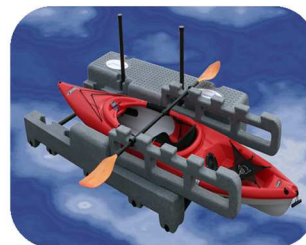

www.OnTheWaterDesigns.com

Boat Lifts

Designed for use in as little as 12" of water. The bolt together design makes PWC lifts easy to transport and assemble on site. Adjustable carpeted bunks and legs make customizing the lift easy.

More than one PWC? Choose the double lift for great savings.

In Rough Water? Choose the Vertical lift to stay out of reach of big waves.

1260 Cantilever PWC Lift

Capacity:	1,200 lbs
Inside Width:	60"
Weight:	150 lbs
Water Required:	6" + Draft
Leg Adjustment:	16"
Lift Travel:	32"
SKU# 29-661	\$ 1,700

1272 Cantilever PWC Lift

Capacity:	1,200 lbs
Inside Width:	72"
Weight:	155 lbs
Water Required:	6" + Draft
Leg Adjustment:	16"
Lift Travel:	32"
SKU# 29-767	\$ 1,850

Double Cantilever PWC Lift

Capacity:	1,200 lbs
Inside Width:	60" Each
Weight:	300 lbs
Water Required:	6" + Draft
Leg Adjustment:	16"
Lift Travel:	32"
SKU# 29-941	\$ 2,900

1263 Vertical PWC Lift

Capacity:	1,200 lbs
Inside Width:	63"
Weight:	220 lbs
Water Required:	6" + Draft
Leg Adjustment:	24"
Lift Travel:	60"
SKU# 29-657	\$ 2,500

Permaport Xpress Floating PWC Lift

Capacity:	1,500 lbs
Dimensions	58" x 138"
Weight:	240 lbs
Rollers	14
Foam Filled	Yes
SKU# 36-503	\$ 2,990