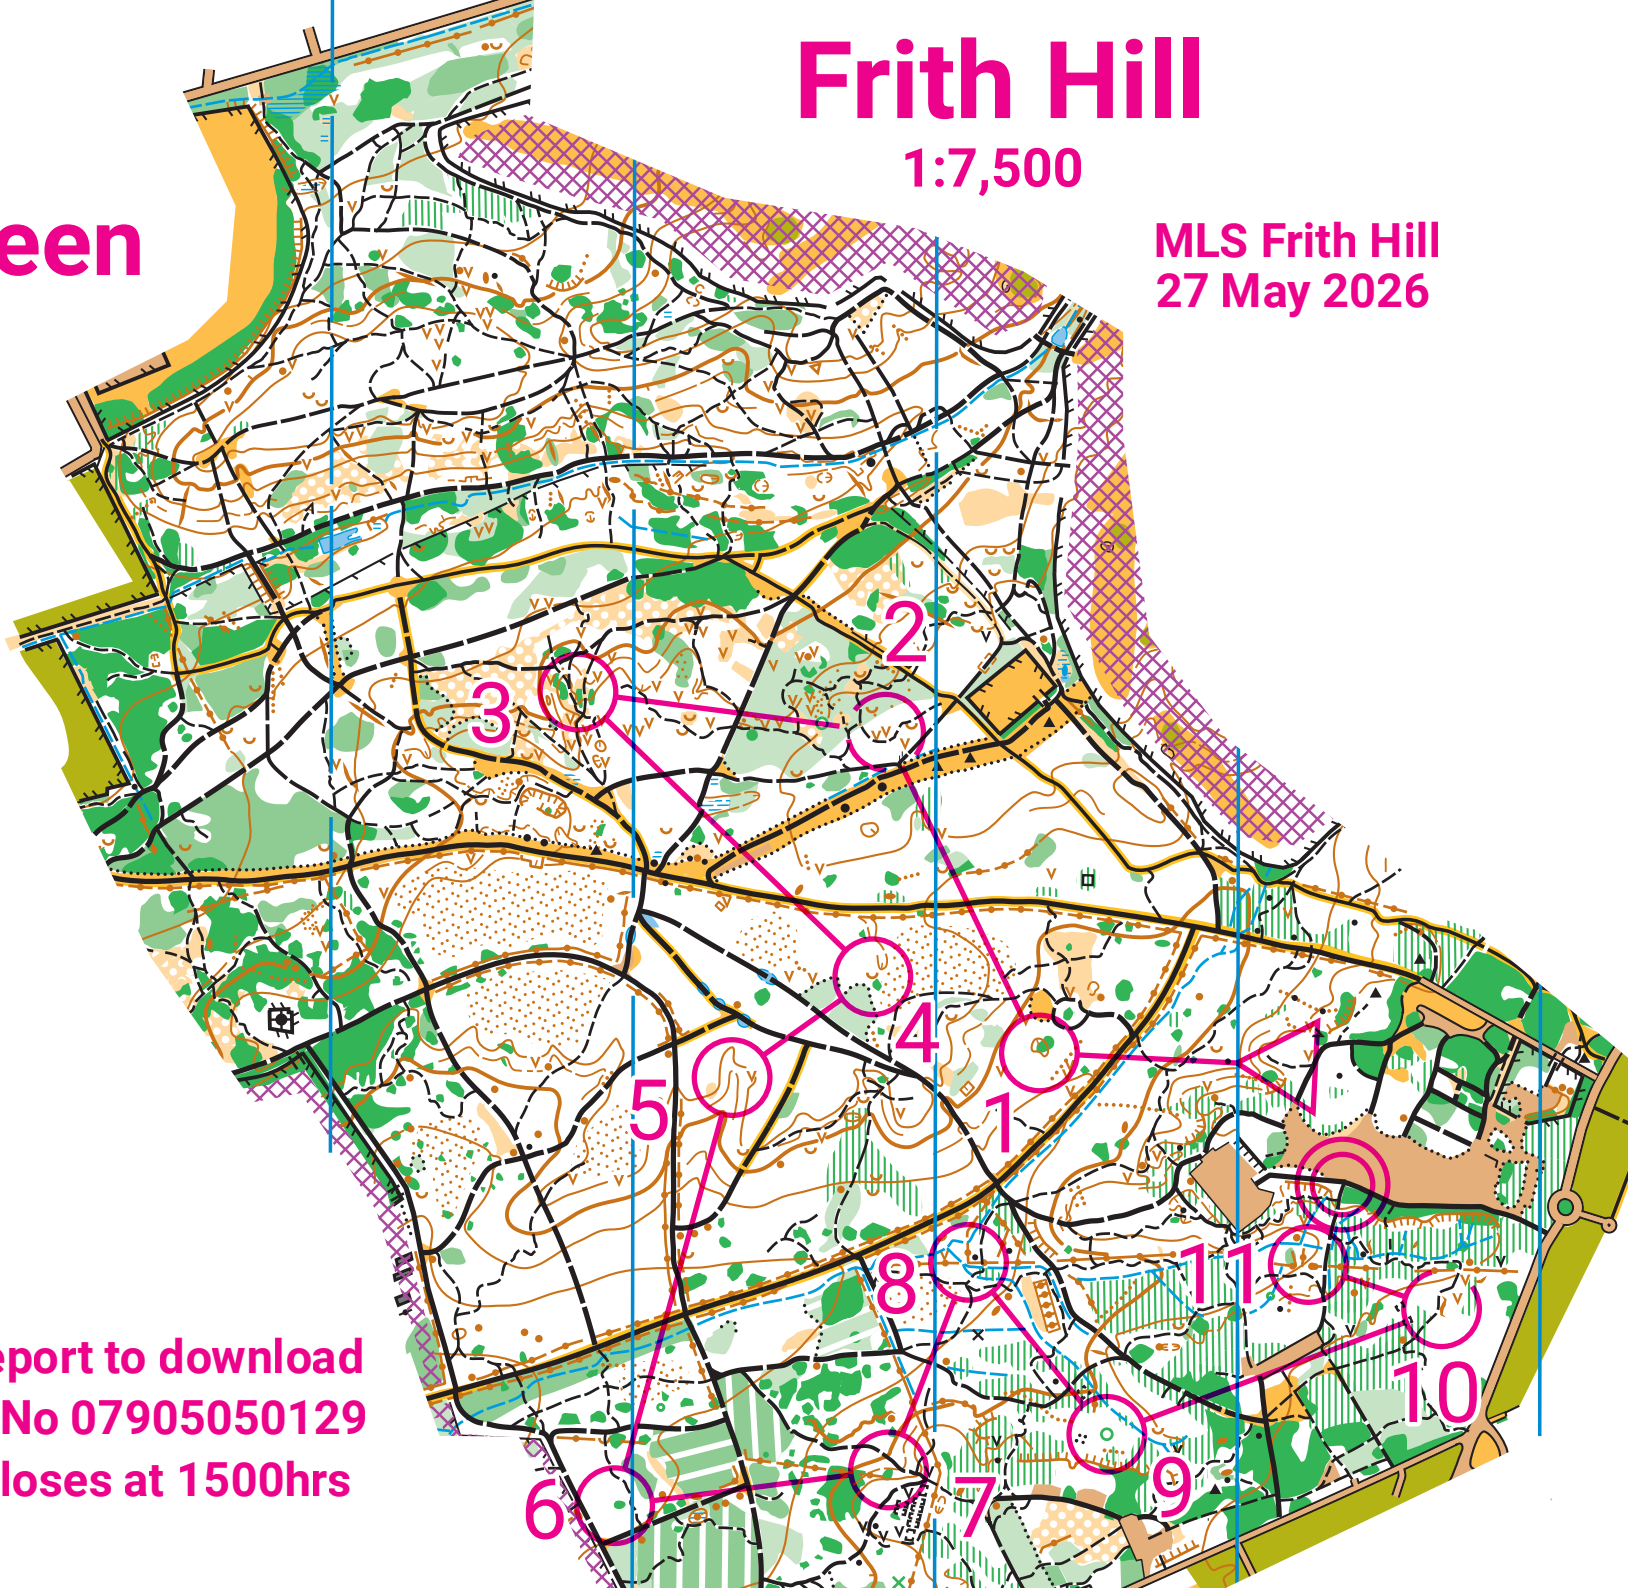

# Sh Green

MLS Frith Hill 27 May 2026					
Sh Green		3.3 km		60 m	
▷		↗			
1	110	⊖	##	○	
2	118	→	∨	○	
3	121		⊗	○	☐
4	119		∪		
5	120		∩		
6	107		⊗	○	
7	102		⊗	○	
8	103	+++	+++	∨	
9	111	△		○	
10	109	∧		∧	
11	126	→	+++	└	
⊗		90 m		⊗	

All must report to download  
Emergency No 07905050129  
Course closes at 1500hrs