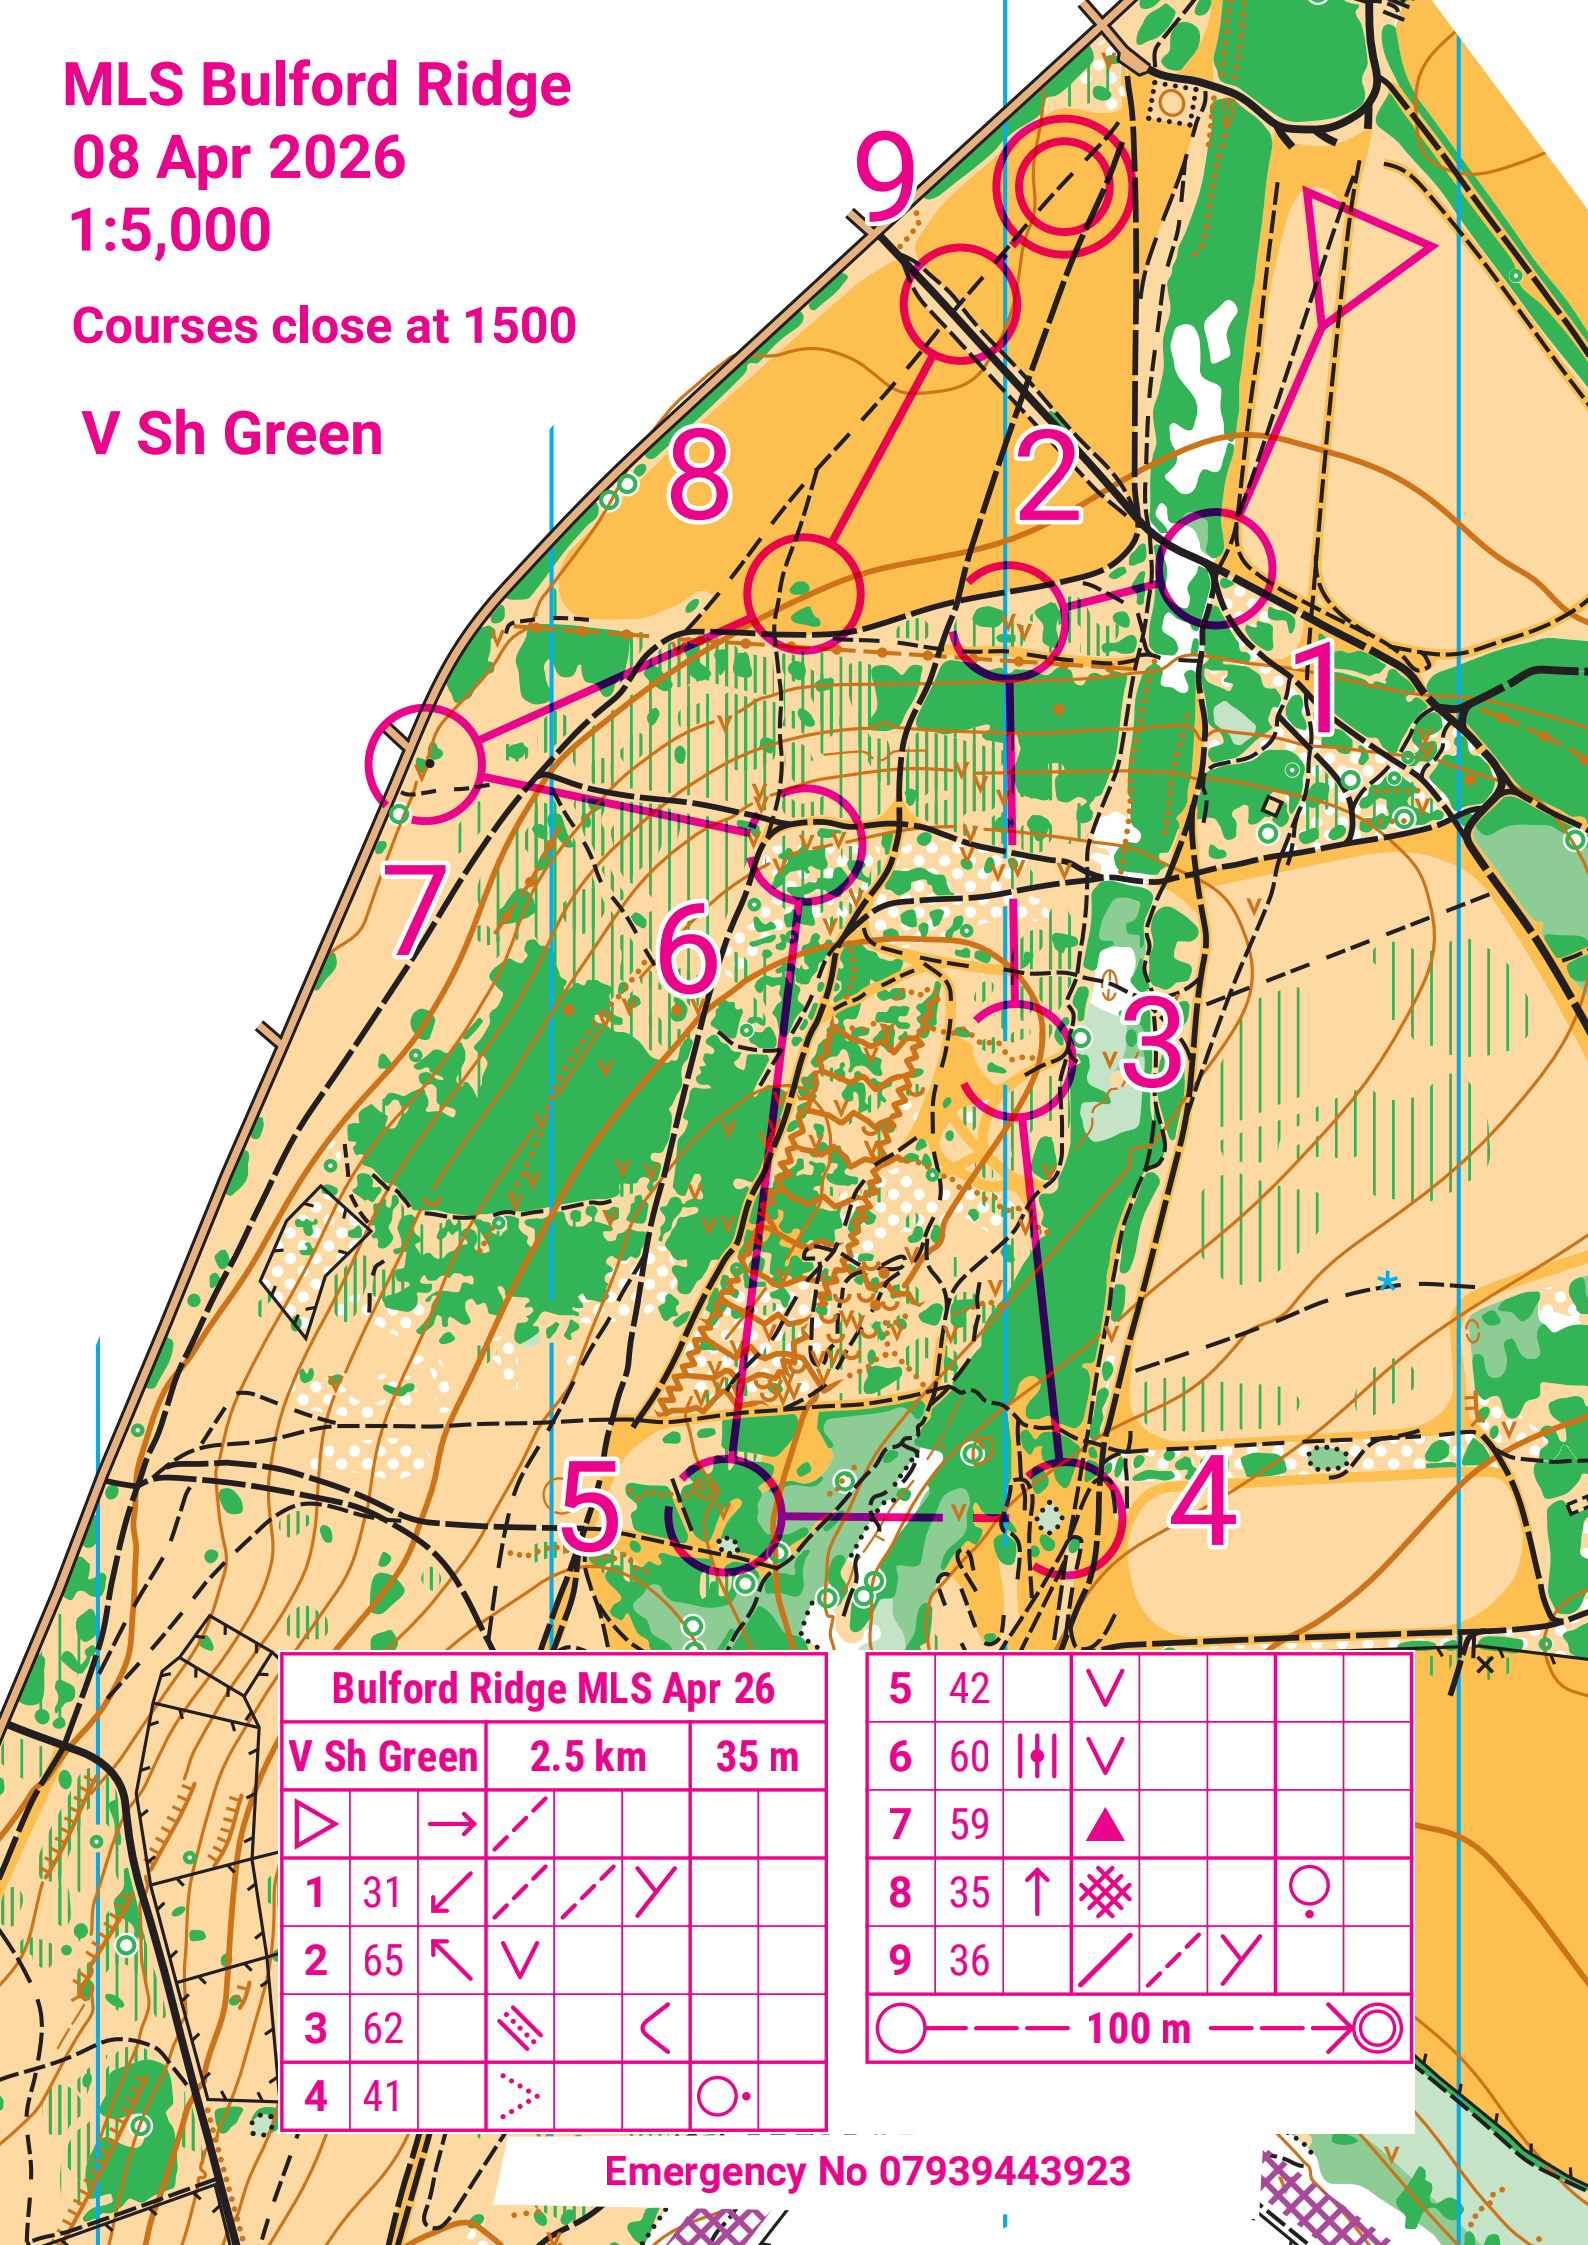

MLS Bulford Ridge

08 Apr 2026

1:5,000

Courses close at 1500

V Sh Green

Bulford Ridge MLS Apr 26				
V Sh Green	2.5 km	35 m		
▷		→	— / —	
1	31	↙	— / —	Y
2	65	↖	∇	
3	62		≡	<
4	41	▷		○

5	42	∇			
6	60		∇		
7	59	▲			
8	35	↑	⊗		○
9	36		/	— / —	Y