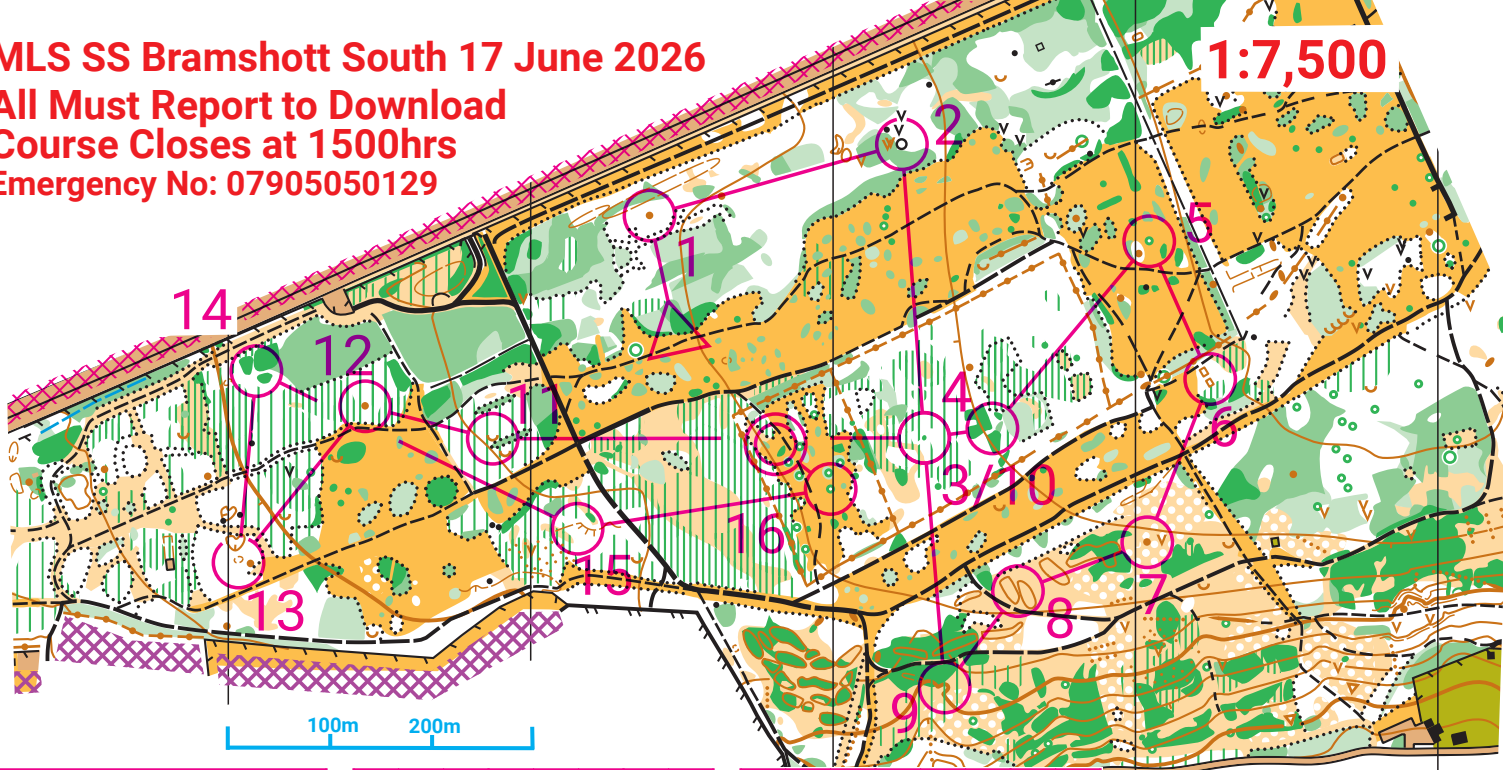

MLS SS Bramshott South 17 June 2026
All Must Report to Download
Course Closes at 1500hrs
Emergency No: 07905050129

1:7,500

MLS SS Bramshott South 17 June 2026

Sh Green	3.4 km	25 m
1 78		
2 97		
3 86		
4 93		

5 77		
6 75		
7 95		
8 94		
9 70		
10 86		
11 91		

12 68			
13 72			
14 73			
15 87			
16 82			
	70 m		

Sh Green