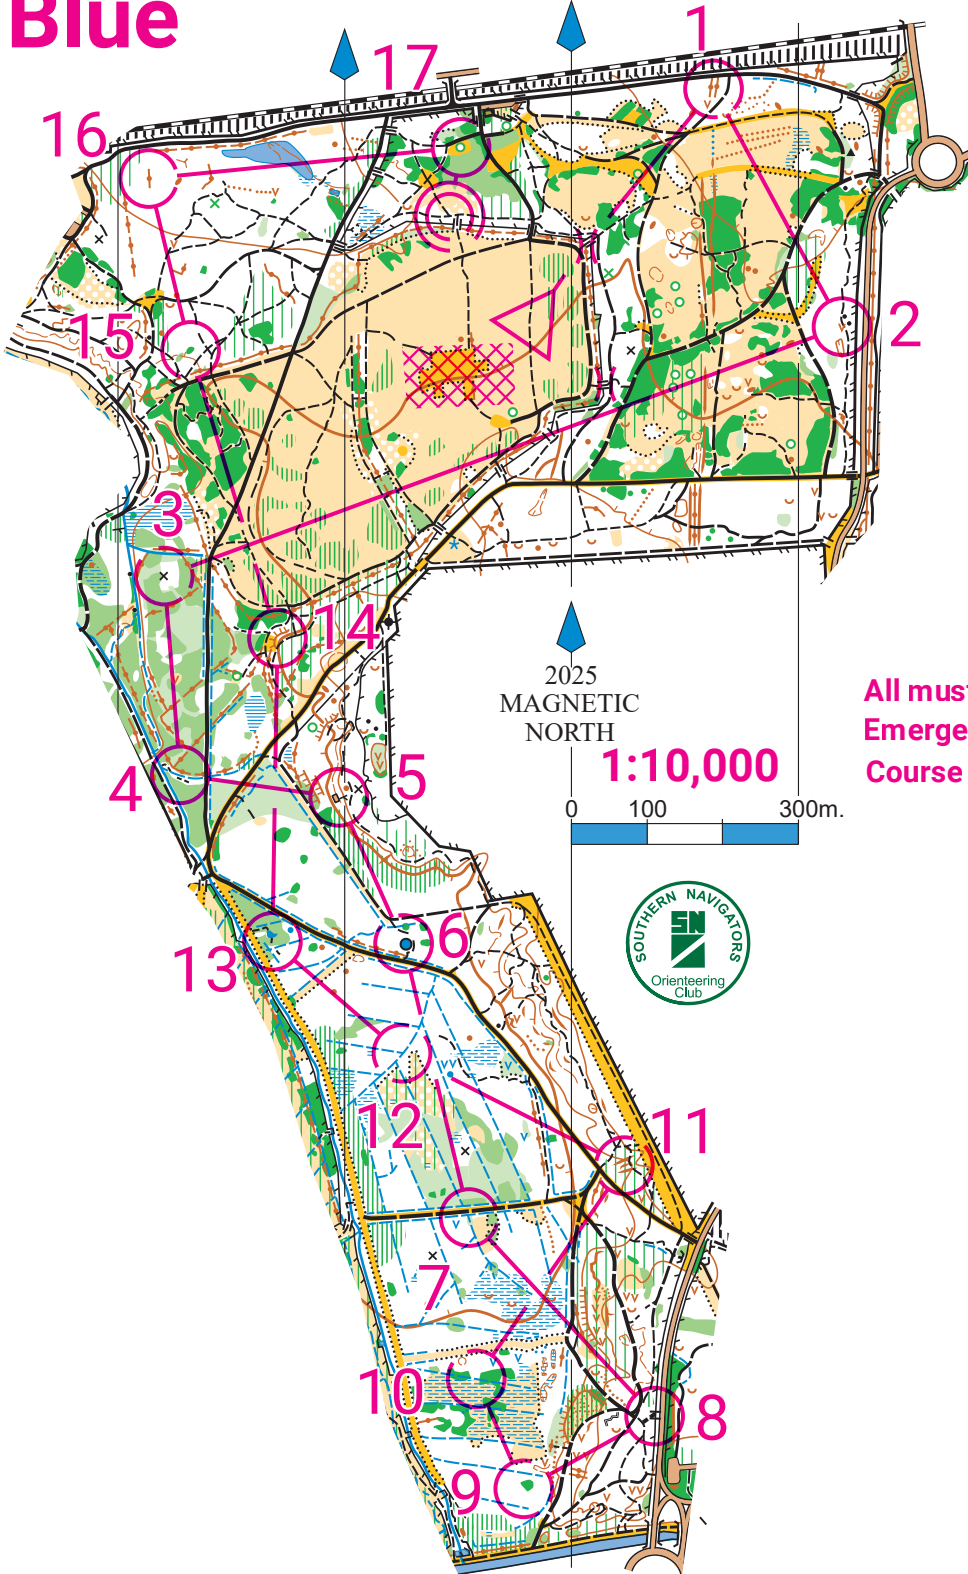

Blue

MLS Spanish Score Champs

PYESTOCK

MLS Pyestock 29 Apr 2026

All must report to download
Emergency Mobile 07905050129
Course closes at 1500hrs

MLS Pyestock 29 Apr 2026				
Blue		5.9 km		85 m
1	52			
2	55			
3	36			
4	46			

5	45			
6	37			
7	39			
8	43			
9	41			
10	42			
11	40			

12	44						
13	38						
14	47						
15	33						
16	50						
17	31						
		90 m					