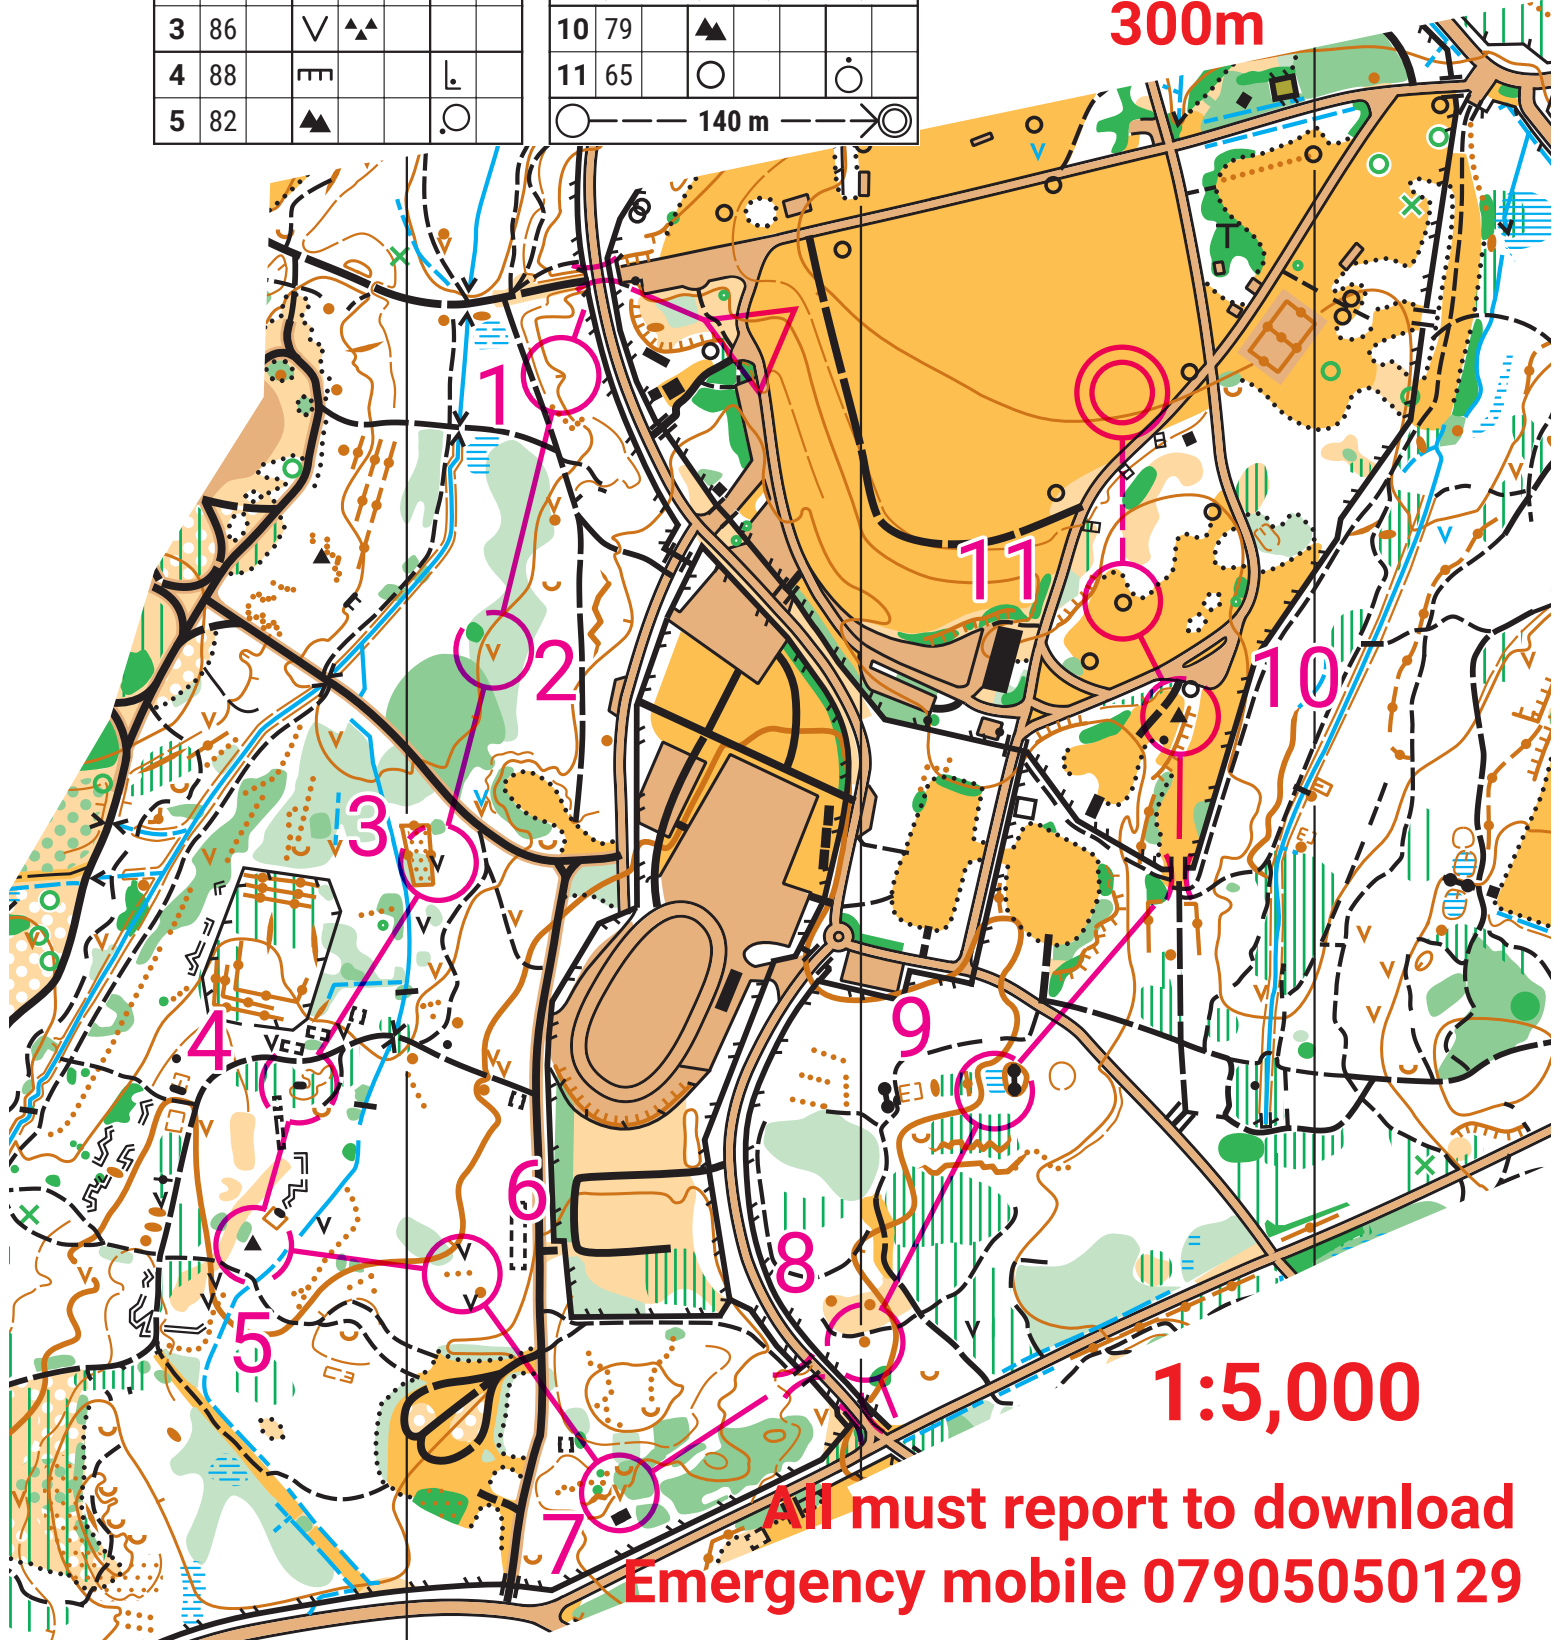

# Rushmoor & Long Valley

**13 May 2026**

**Course closes at 1500hrs**

MLS Rushmoor and LVN		
Very Short Green	2.1 km	20 m
1 59		
2 66		
3 86		
4 88		
5 82		

6 50				
7 55				
8 75				
9 76				
10 79				
11 65				
	140 m			

**Very Short Green**

**300m**

**1:5,000**

**All must report to download  
Emergency mobile 07905050129**