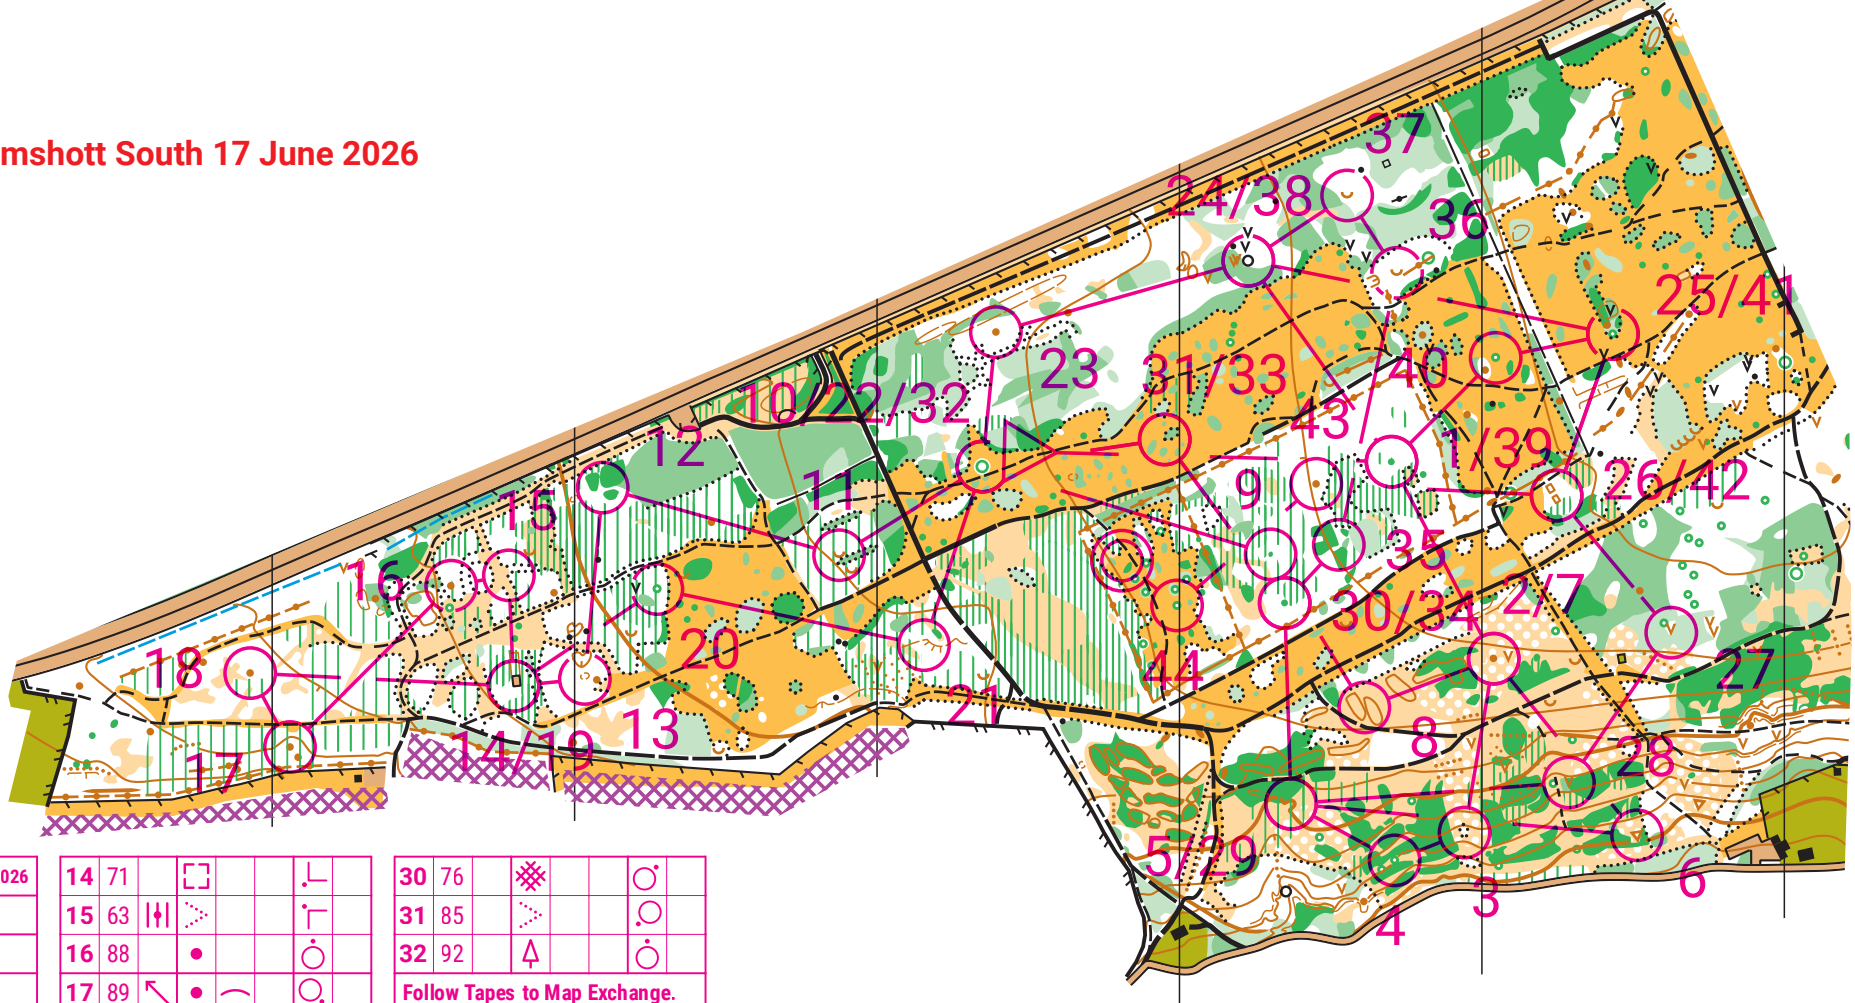

# MLS SS Bramshott South 17 June 2026

MLS SS Bramshott South 17 June 2026

Brown		8.4 km	
▶	⊗		○
1 62	⊗		○
2 95	●	—	
3 59	⚠		
4 84	↗	⚠	○
5 70	∩	—	
6 83	⊗		
7 95	●	—	
8 94	○	○	⊖
9 86	⊗		○
10 92	⚠		○
Follow Tapes to Map Exchange.			
11 91	↖	∩	
12 73	↗	⊗	○
13 72	○	—	○

14 71	□		└
15 63		▷	└
16 88	●		○
17 89	↖	●	—
18 90	●	—	
19 71	□		└
20 67	⚠		○
21 87	∩		○
22 92	⚠		○
Follow Tapes to Map Exchange.			
23 78	●	—	○
24 97	○		
25 96	⚠		○
26 75	↘	○	∧
27 74	∩		
28 79	∩		
29 70	∩	—	

30 76	⊗		○
31 85	▷		○
32 92	⚠		○
Follow Tapes to Map Exchange.			
33 85	▷		○
34 76	⊗		○
35 93	↖	⊗	▷
36 81	∩	—	
37 80	∩	—	
38 97	○		
39 62	⊗		○
40 77	⚠		○
41 96	⚠		○
42 75	↘	○	∧
43 64	●		○
44 82	↓	⚠	○
		70 m	