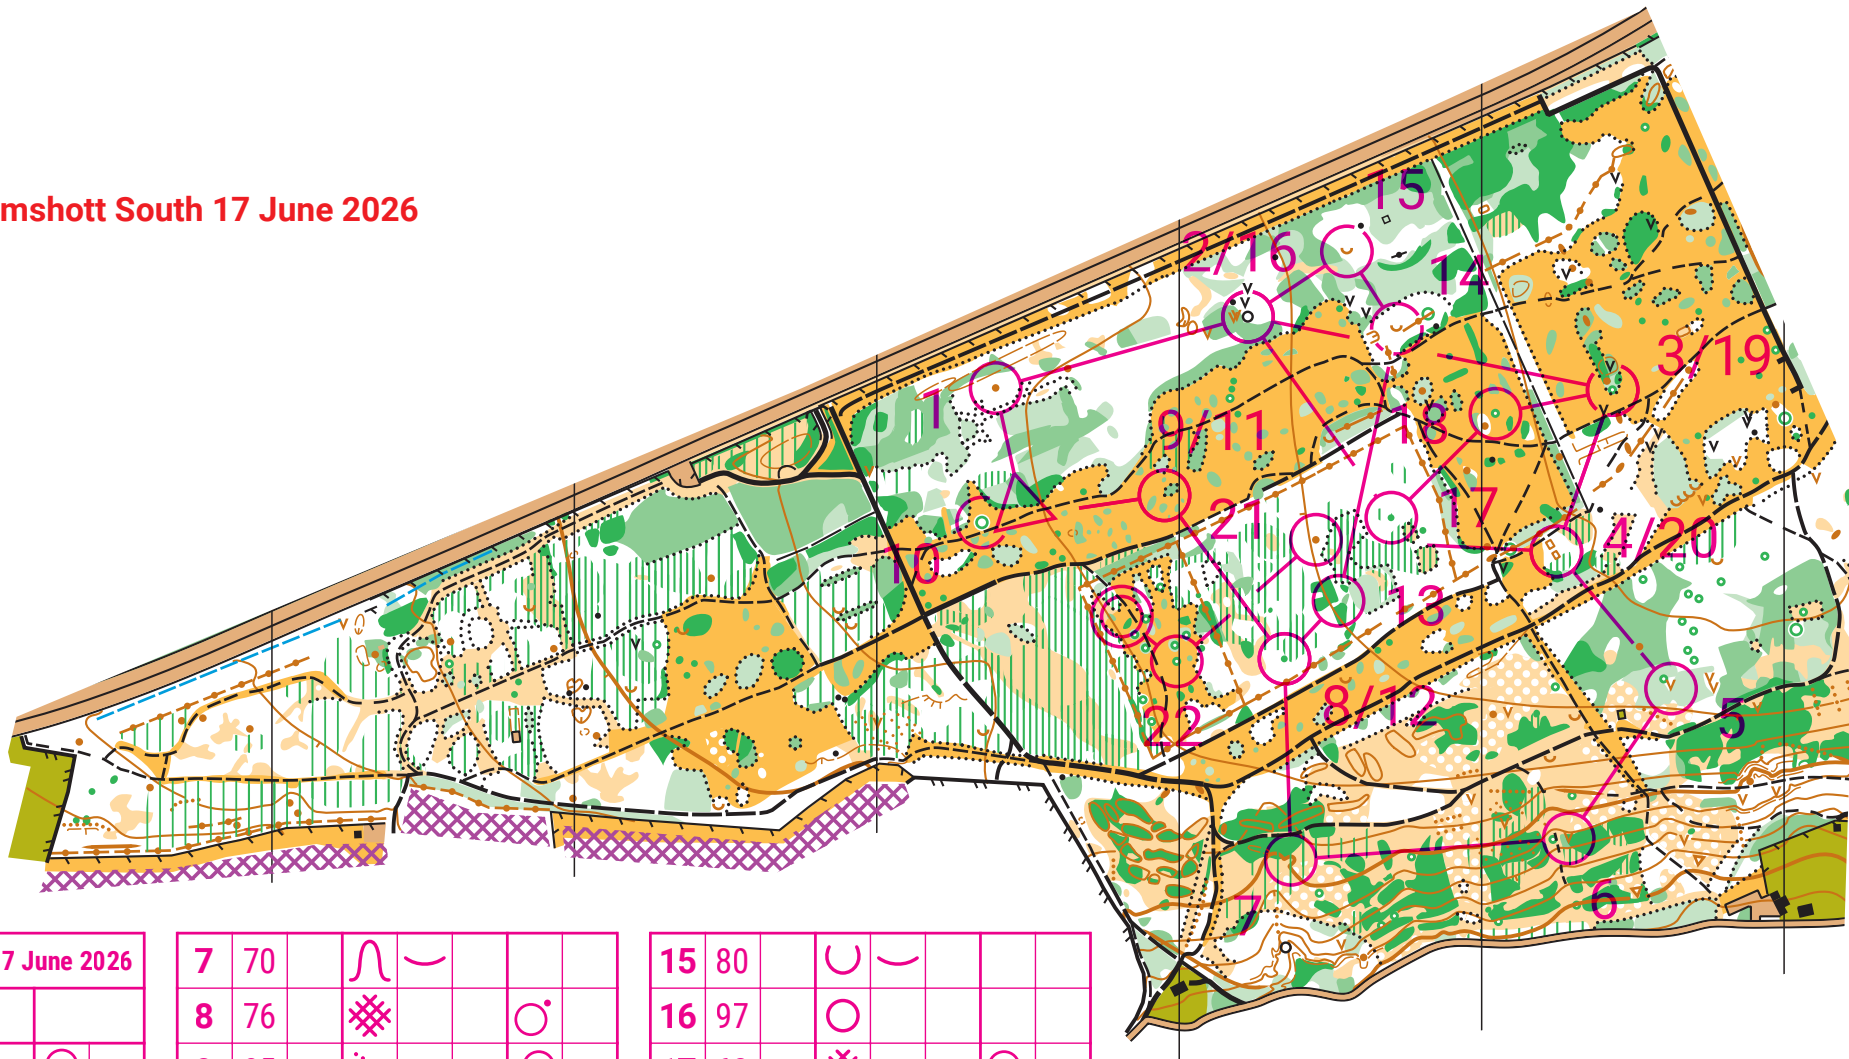

MLS SS Bramshott South 17 June 2026

MLS SS Bramshott South 17 June 2026				
Green		4.3 km		
▶		⊗		○
1	78	●	—	○
2	97	○		
3	96	△		○
4	75	↘	○	∧
5	74	∨	—	
6	79	∨		

7	70	∩	—		
8	76	⊗		○	
9	85	⋯		○	
10	92	△		○	
Follow Tapes to Map Exchange.					
11	85	⋯		○	
12	76	⊗		○	
13	93	↖	⊗	∠	
14	81	∪	—		

15	80	∪	—		
16	97	○			
17	62	⊗		○	
18	77	△		○	
19	96	△		○	
20	75	↘	○	∧	
21	64	●		○	
22	82	↓	△	○	
⊗	70 m			⊗	