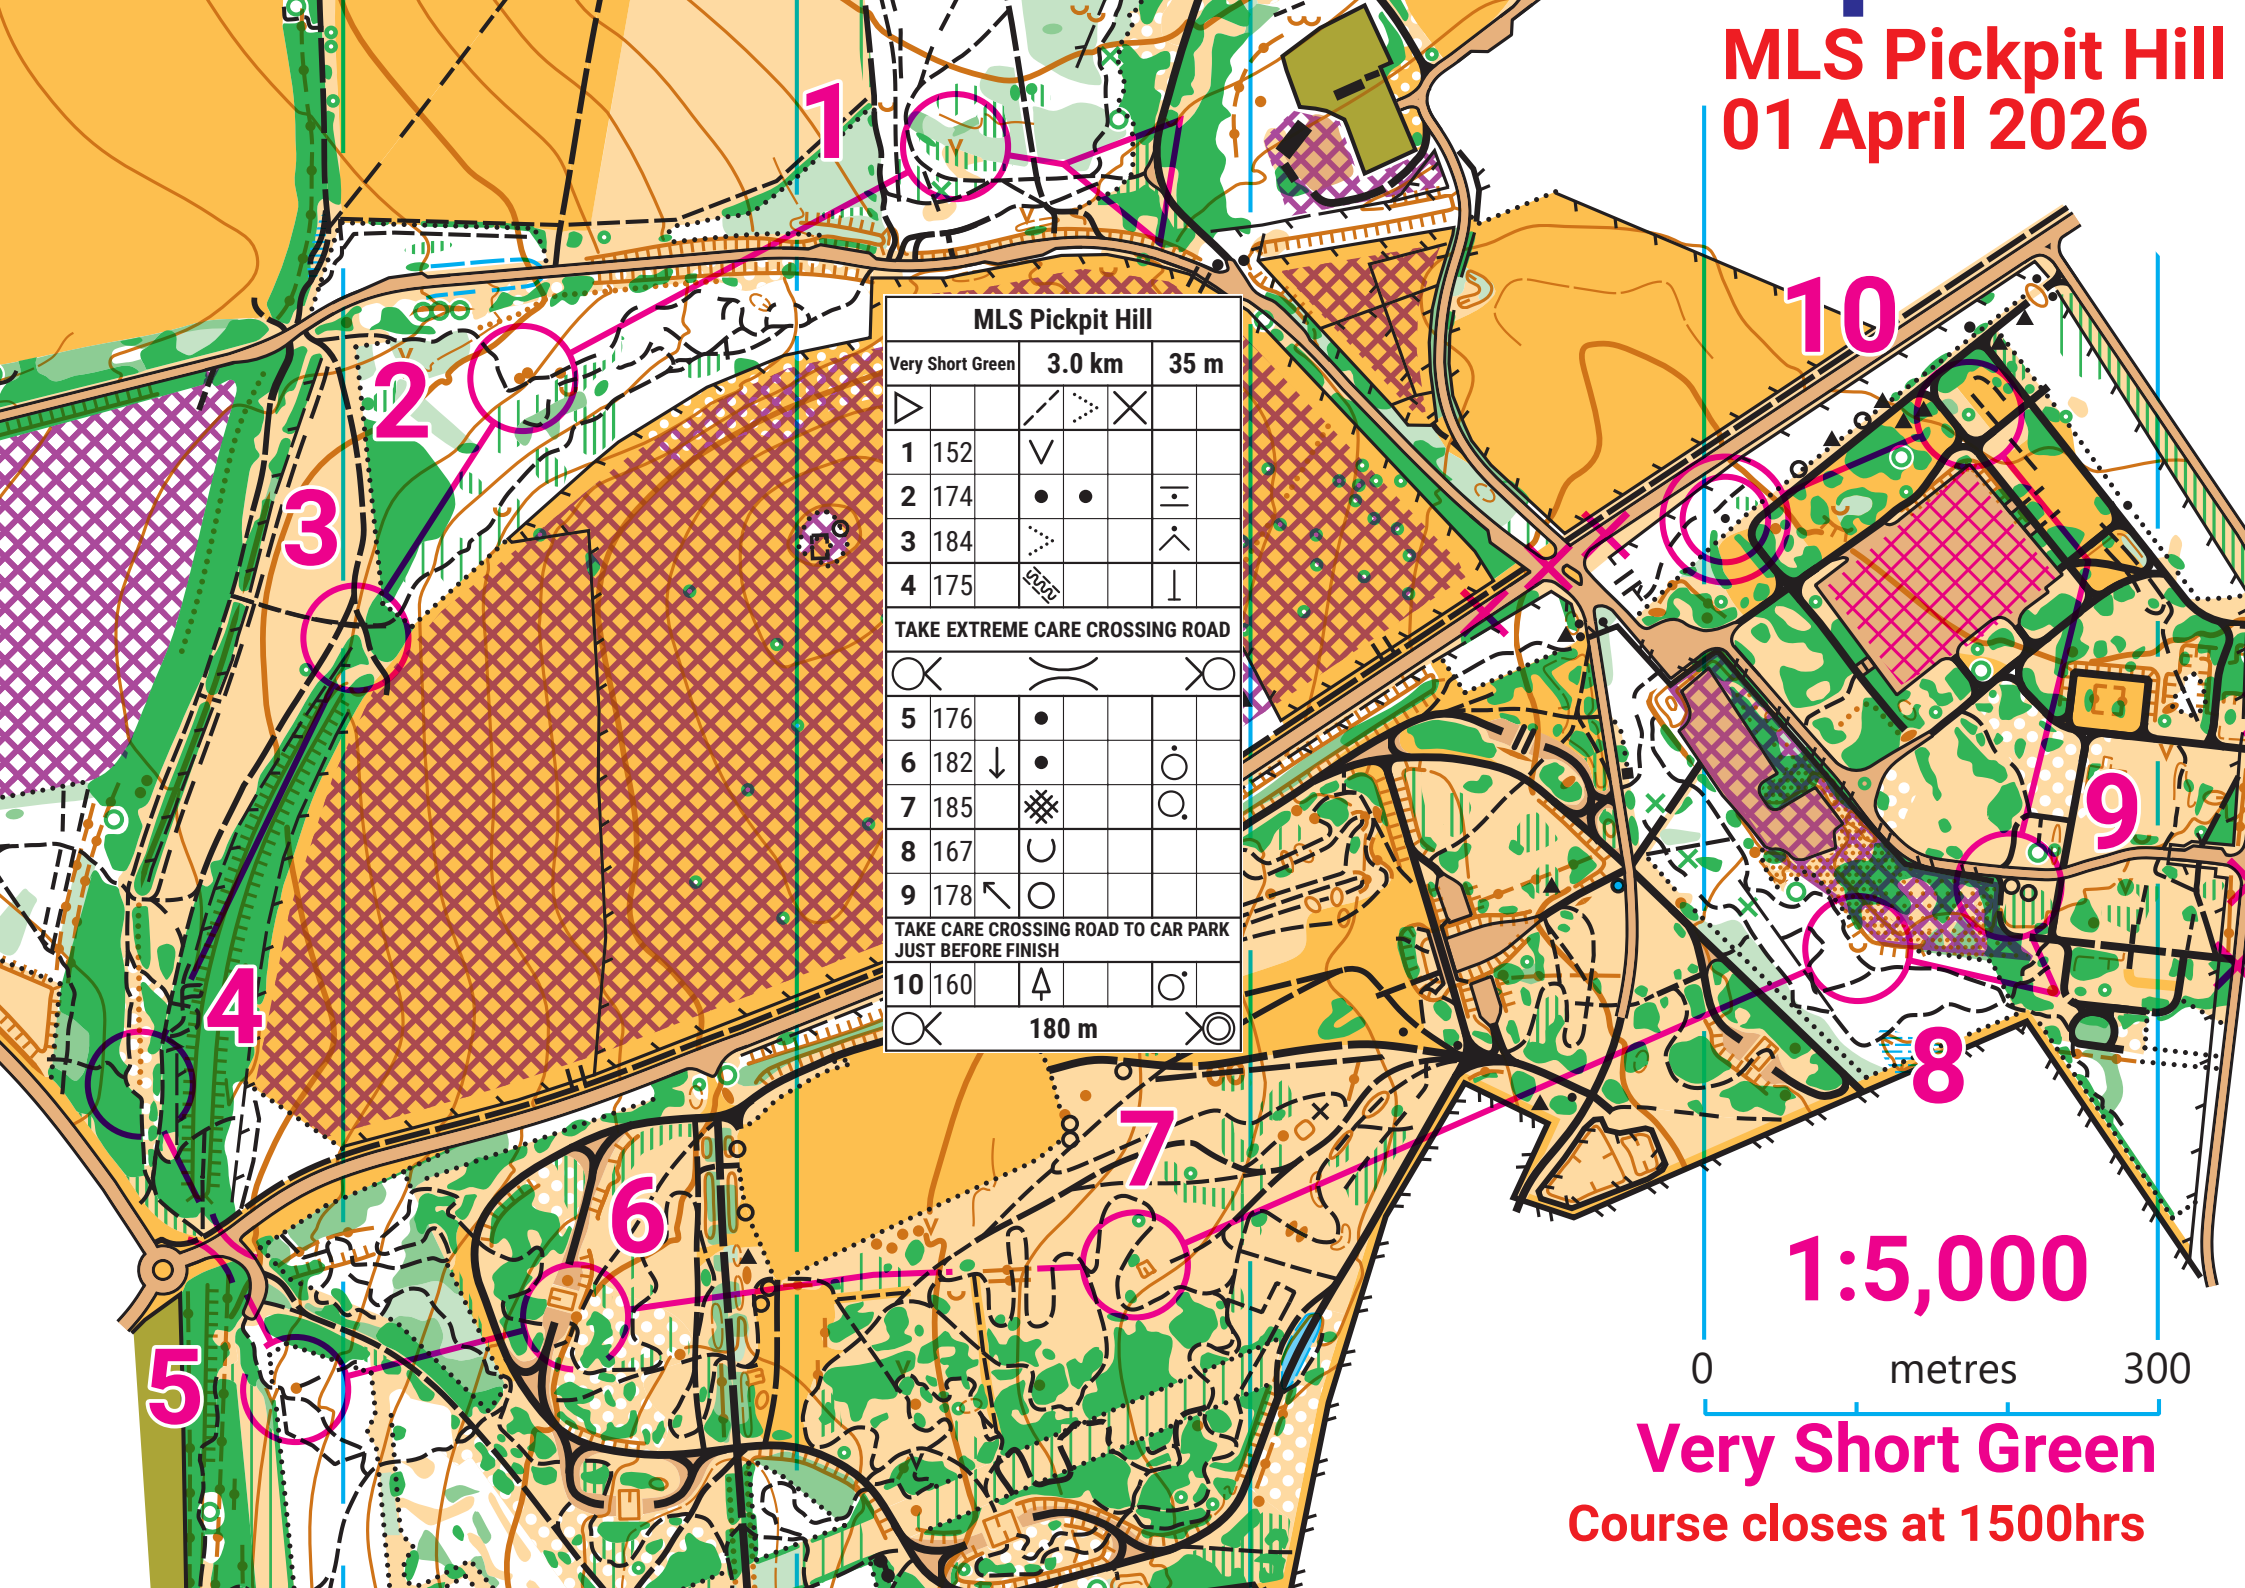

MLS Pickpit Hill

01 April 2026

MLS Pickpit Hill				
Very Short Green	3.0 km	35 m		
▶		↘	×	
1	152	∇		
2	174	• •		≡
3	184	∇		∧
4	175	1000		↓
TAKE EXTREME CARE CROSSING ROAD				
○		∩		⊗
5	176	•		
6	182	↓	•	○
7	185	▨		○
8	167	∪		
9	178	↙	○	
TAKE CARE CROSSING ROAD TO CAR PARK JUST BEFORE FINISH				
10	160	△		○
○		180 m		⊗

0 metres 300

1:5,000

Very Short Green
Course closes at 1500hrs