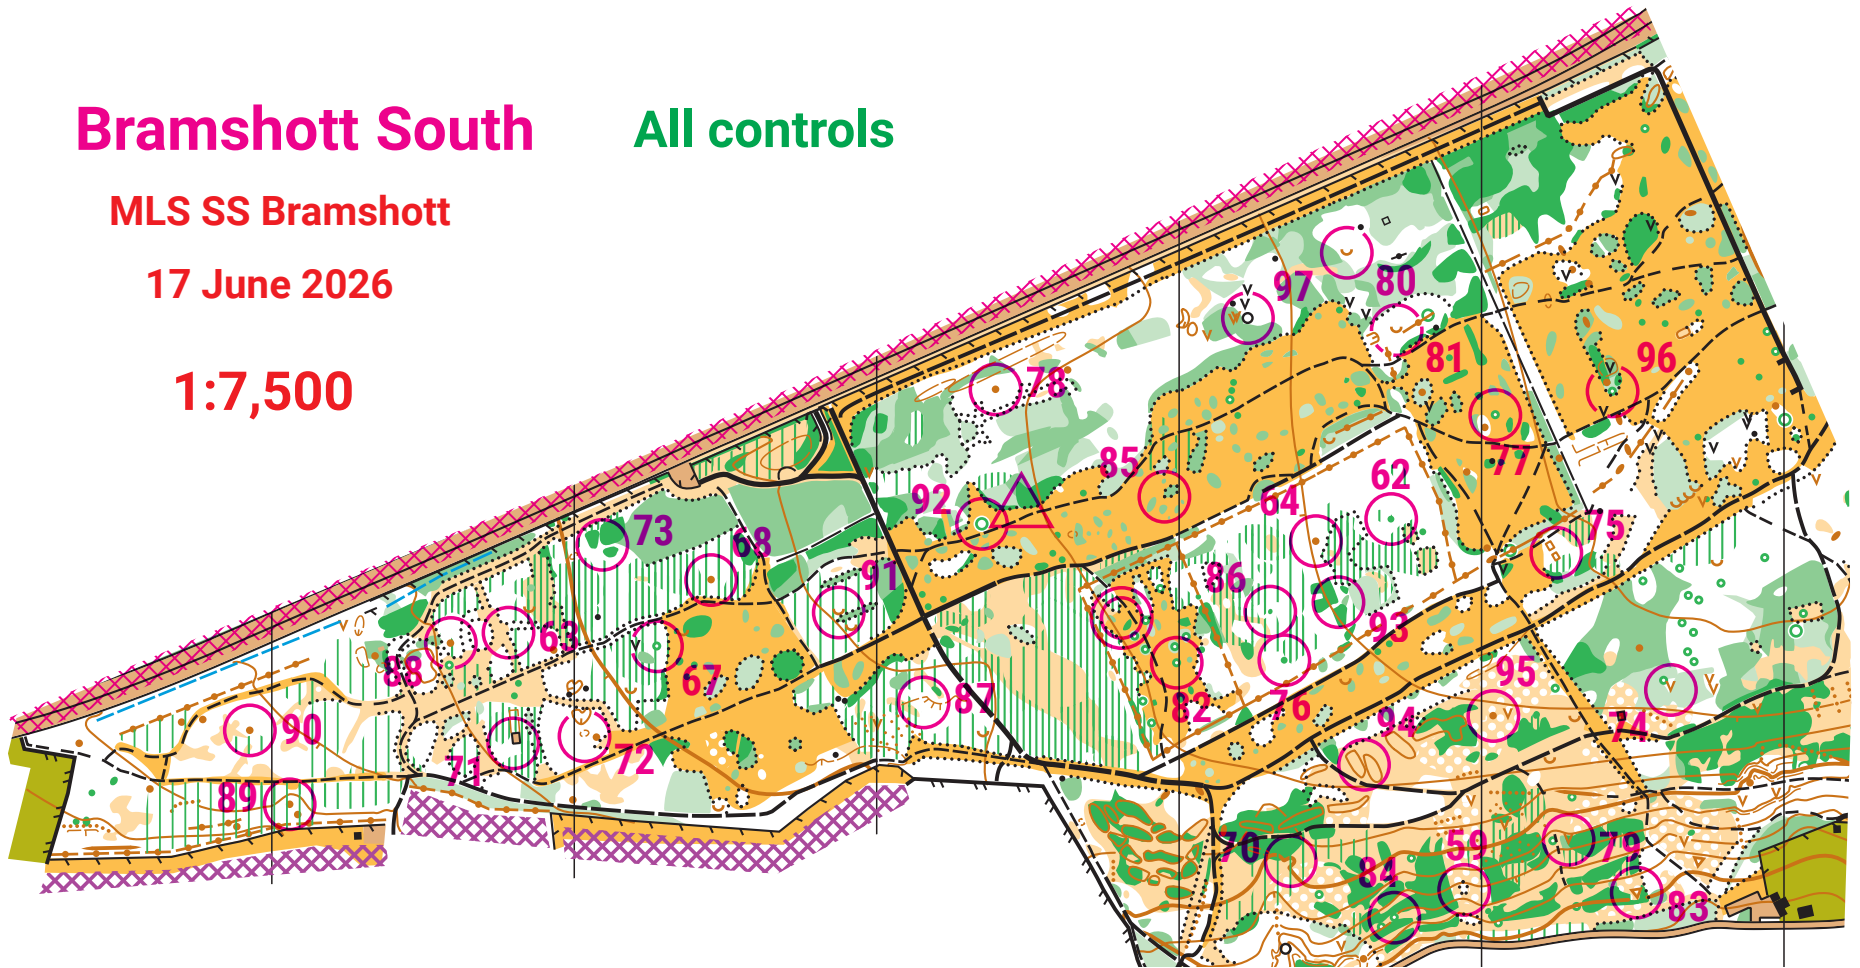

# Bramshott South

## All controls

MLS SS Bramshott

17 June 2026

1:7,500

MLS SS Bramshott South 17 June 2026				
All controls	34 controls			
▶	⊗			○
59	⚓			
62	⊗			○
63	▶			┌
64	●			○
67	⚓			○

68	●	—		○
70	∩	—		
71	□			└
72	○	—		○
73	↗ ⊗			○
74	∨	—		
75	↘ ○			∧
76	⊗			○