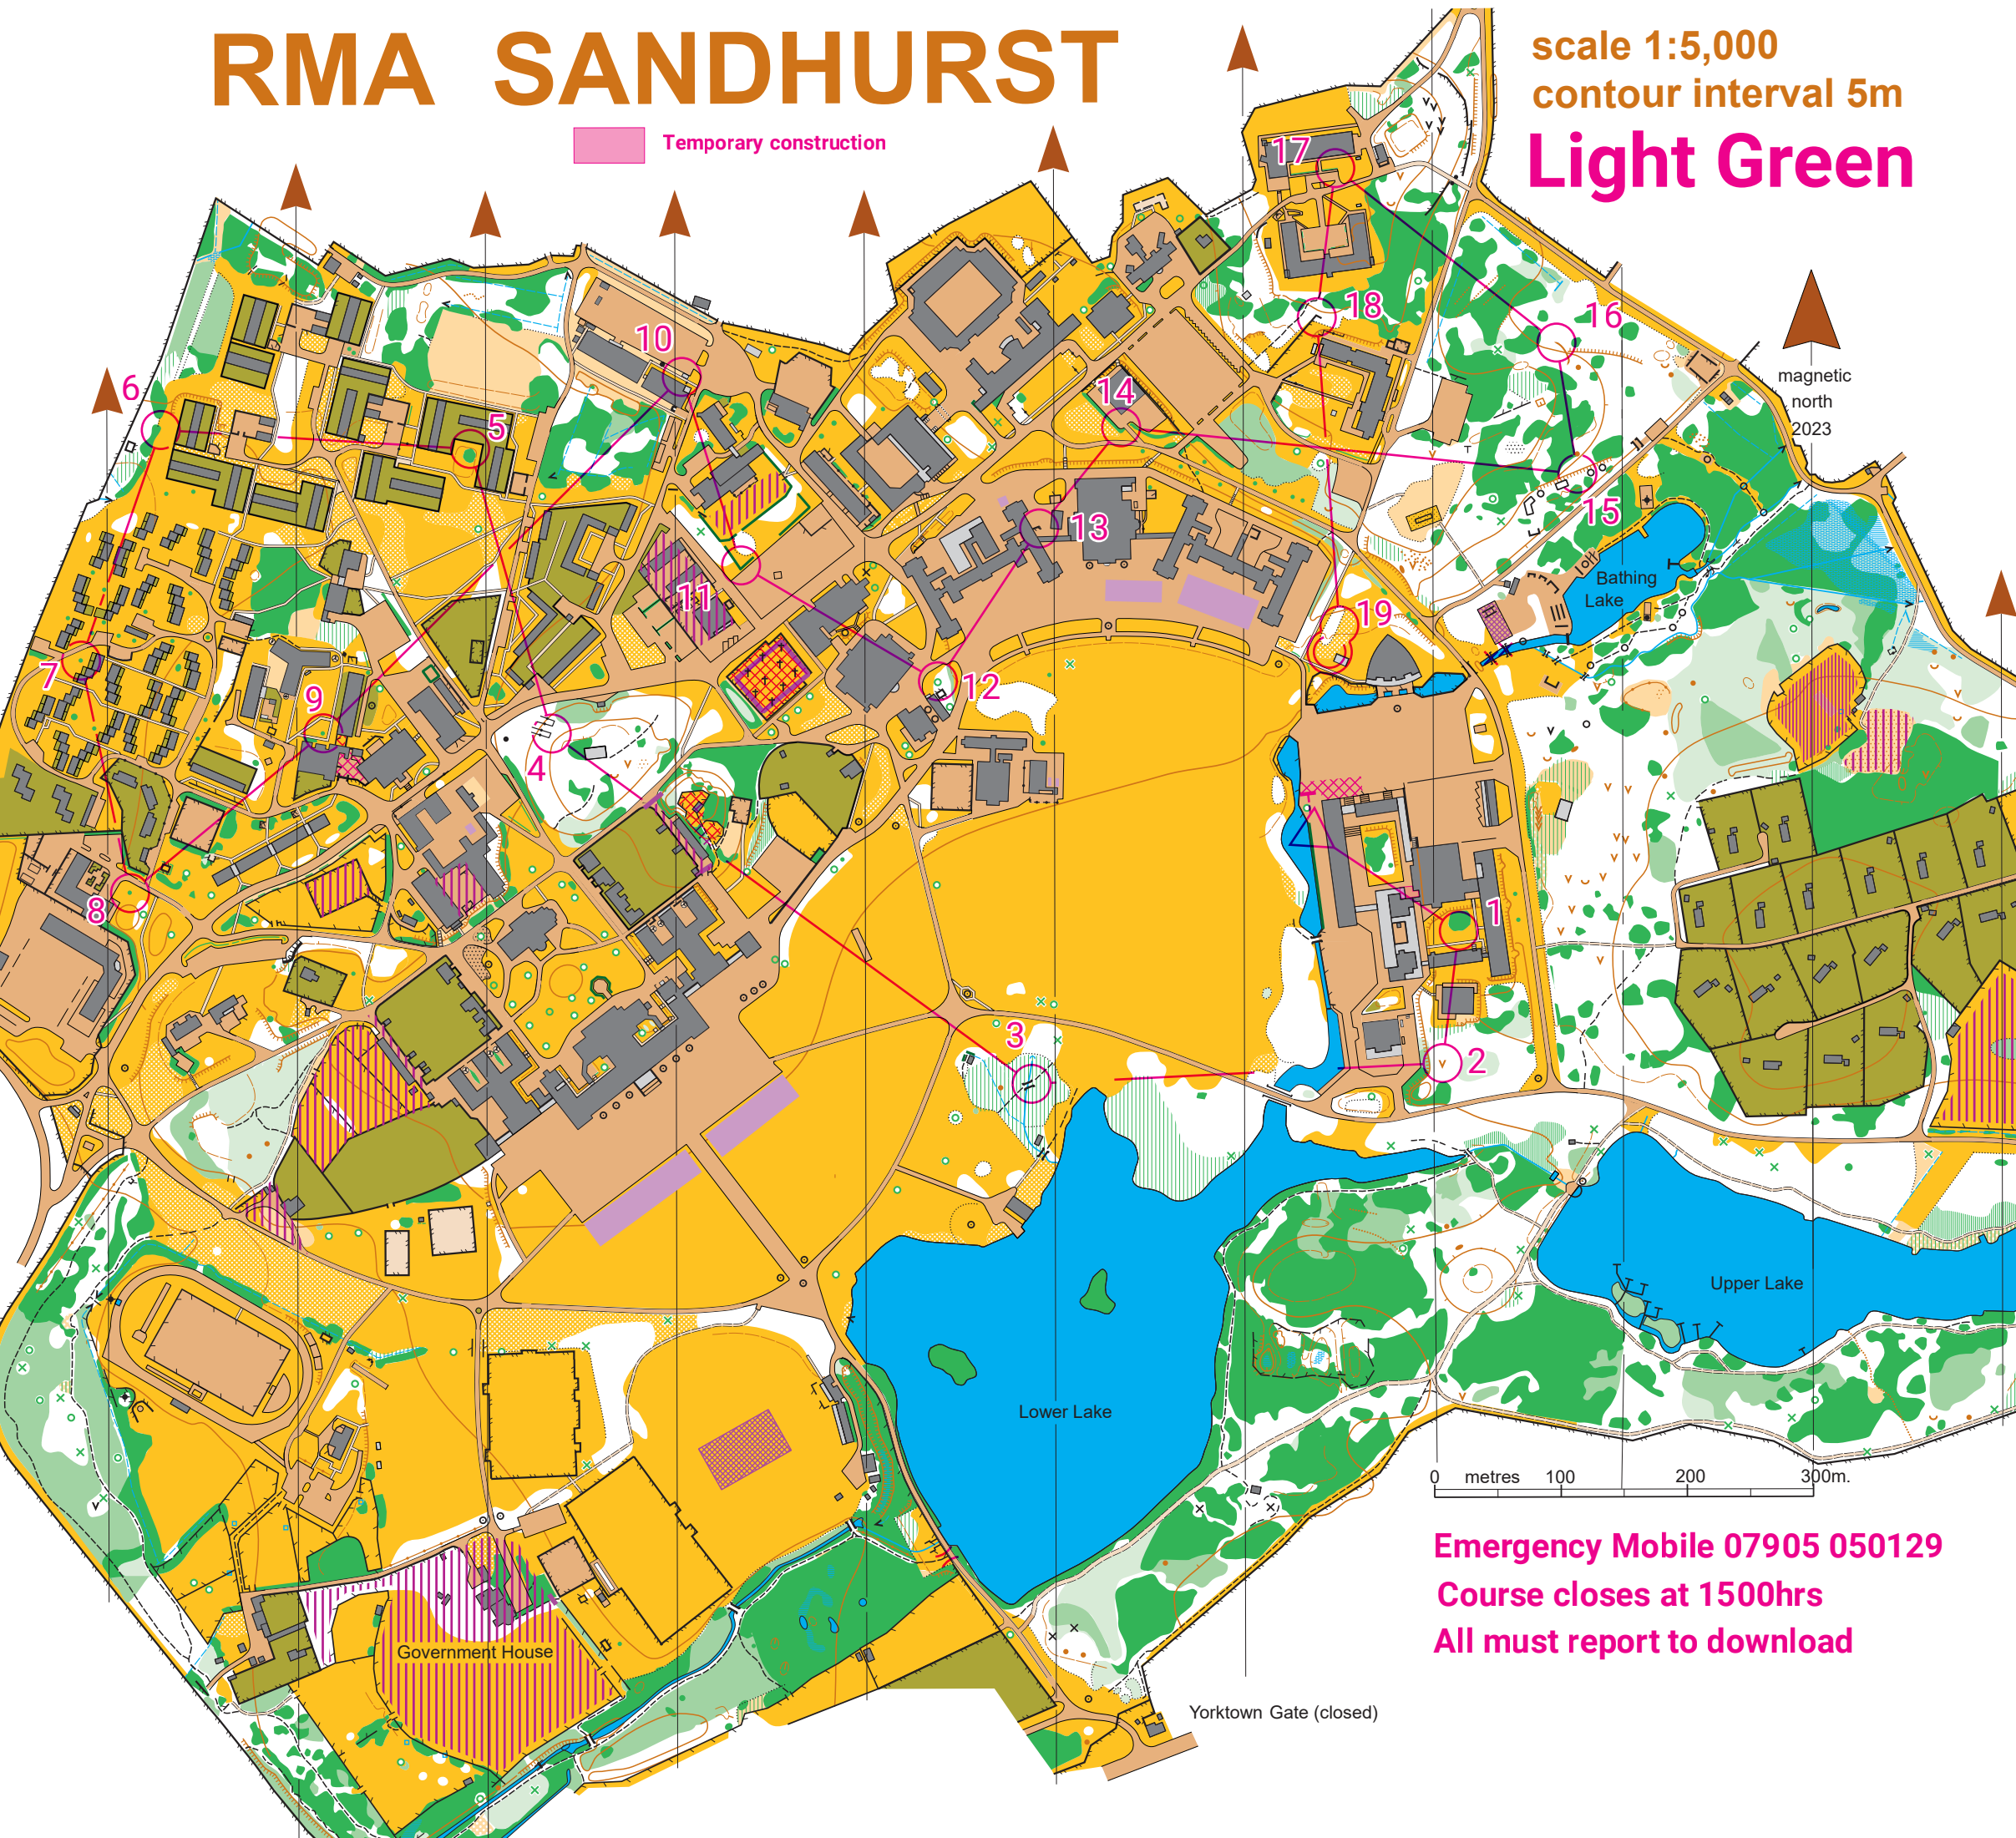

RMA SANDHURST

scale 1:5,000
contour interval 5m
Light Green

Temporary construction

MLS - RMAS 15 Apr 2026				
Light Green	4.2 km	35 m		
----- 30 m ----->		----->		
▷		⊗		○
1	54	⊗		○
2	32	∇		
3	67	↗		↗
4	39	↓	↘	└
5	41	⊗		○
6	60	↓	⊗	○
7	61	△		○
8	37	△		○
9	40	△		○
10	68	↑	∏	<
11	43	⊗		∇
12	70	△		○
13	57	↗		○
14	46	←	⊗	∇
15	50	↖		└
16	49	∧		↖
17	52	⊗		○
18	69	↗	↻	∧
19	35	→	⋯	
○----- 20 m ----->		----->		

Emergency Mobile 07905 050129
Course closes at 1500hrs
All must report to download

Yorktown Gate (closed)