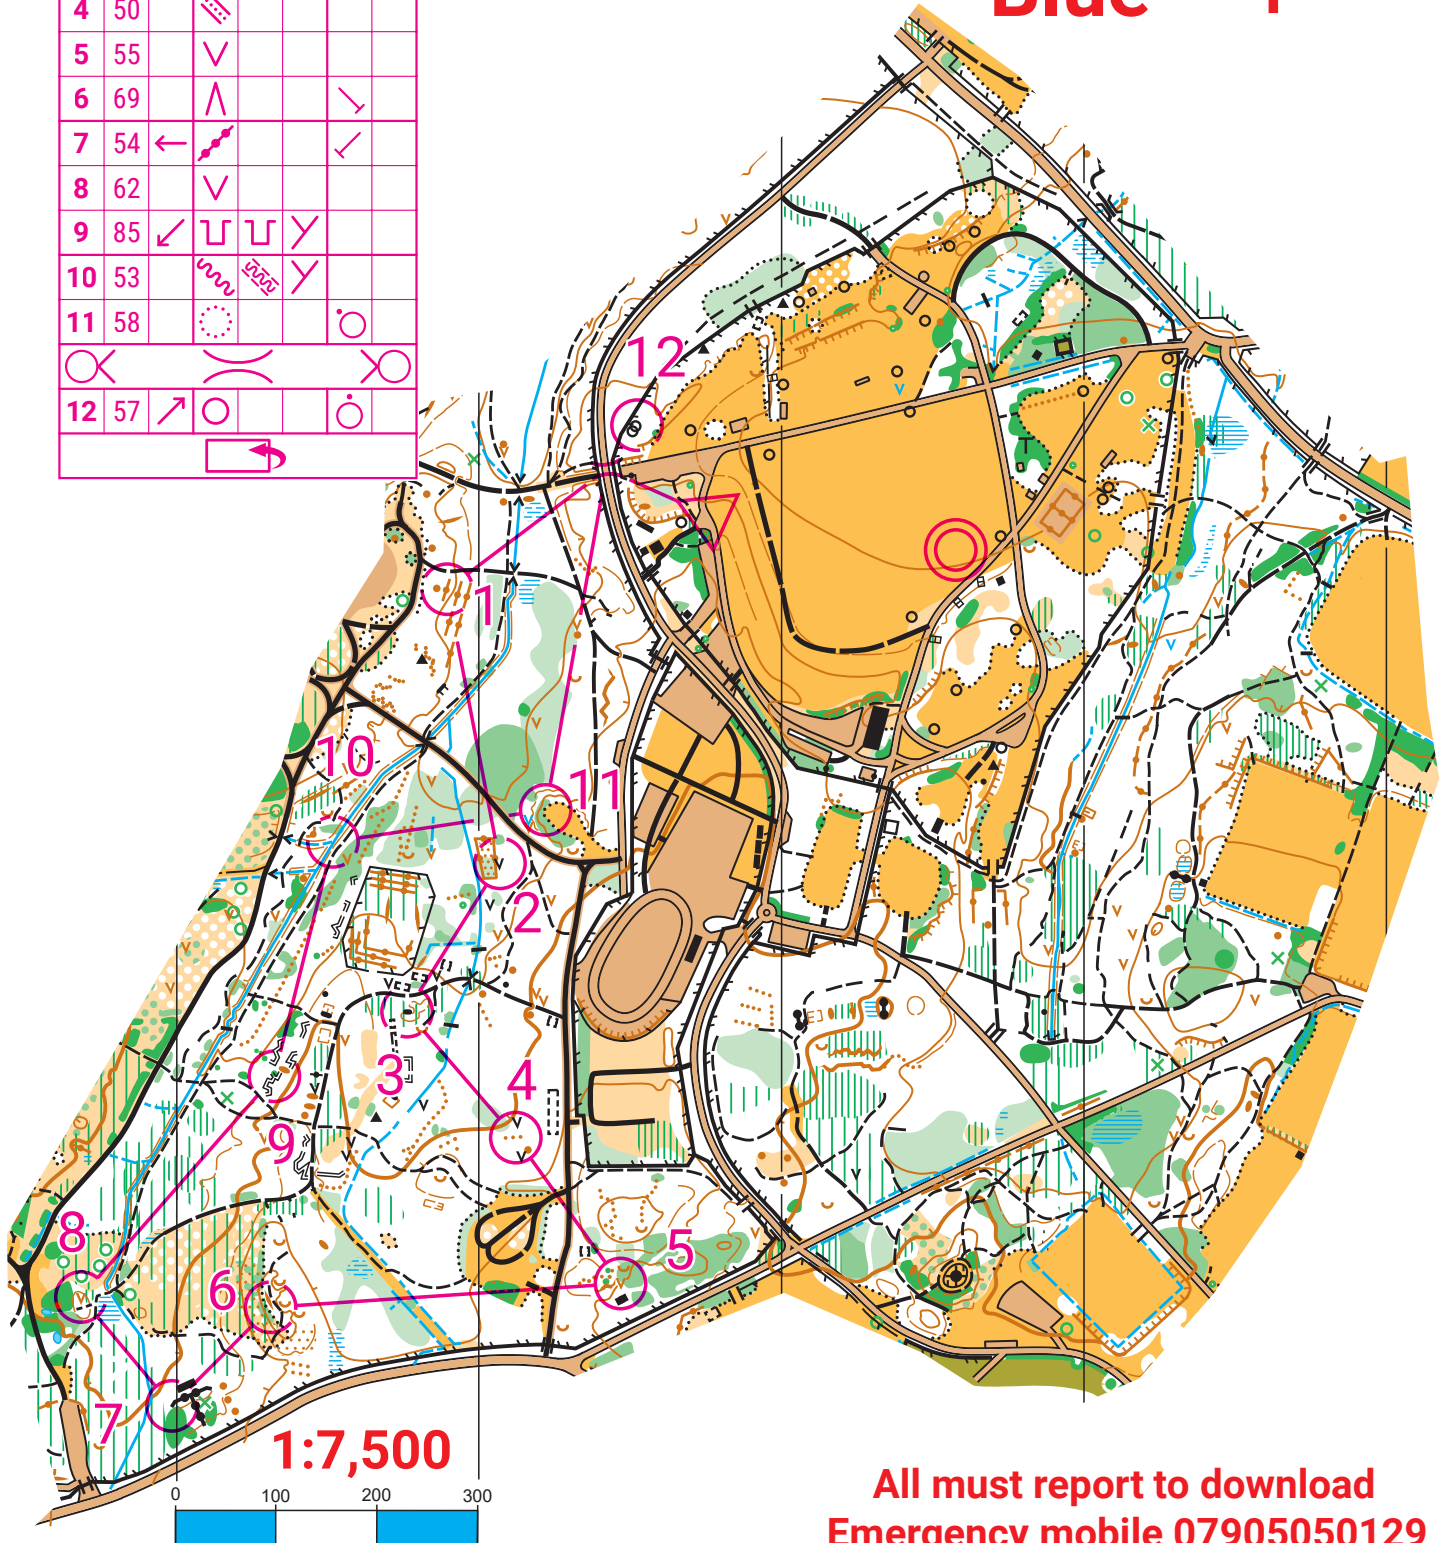

13 May 2026

Rushmoor & Long Valley

Course closes at 1500hrs

MLS Rushmoor and LVN			
Blue -1	6.8 km	70 m	
1 52	←	##	○
2 86		∇ ▲	
3 88		≡	└
4 50			
5 55		∇	
6 69		∧	↘
7 54	←		↙
8 62		∇	
9 85	↙	┌ ┌	┐
10 53			┐
11 58			○
12 57	↗	○	○

Blue 1

All must report to download
Emergency mobile 07905050129

13 May 2026

Rushmoor & Long Valley

Course closes at 1500hrs

MLS Rushmoor and LVN			
Blue -2	6.8 km	70 m	
12 57 ↗	○		○
13 74 ←	↘ ↗	↘	
○	↘	○	
14 60 ↖	↘		↘
15 83	○		
16 71	↘		↘
17 76	≡		○
Be careful crossing the road			
18 80	↘		↘
Be careful crossing the road			
○	↘	○	
19 82	▲		○
20 61	∇		
21 66	∇		
○	↘	○	
22 65	○		○
○	----- 140 m -----		○