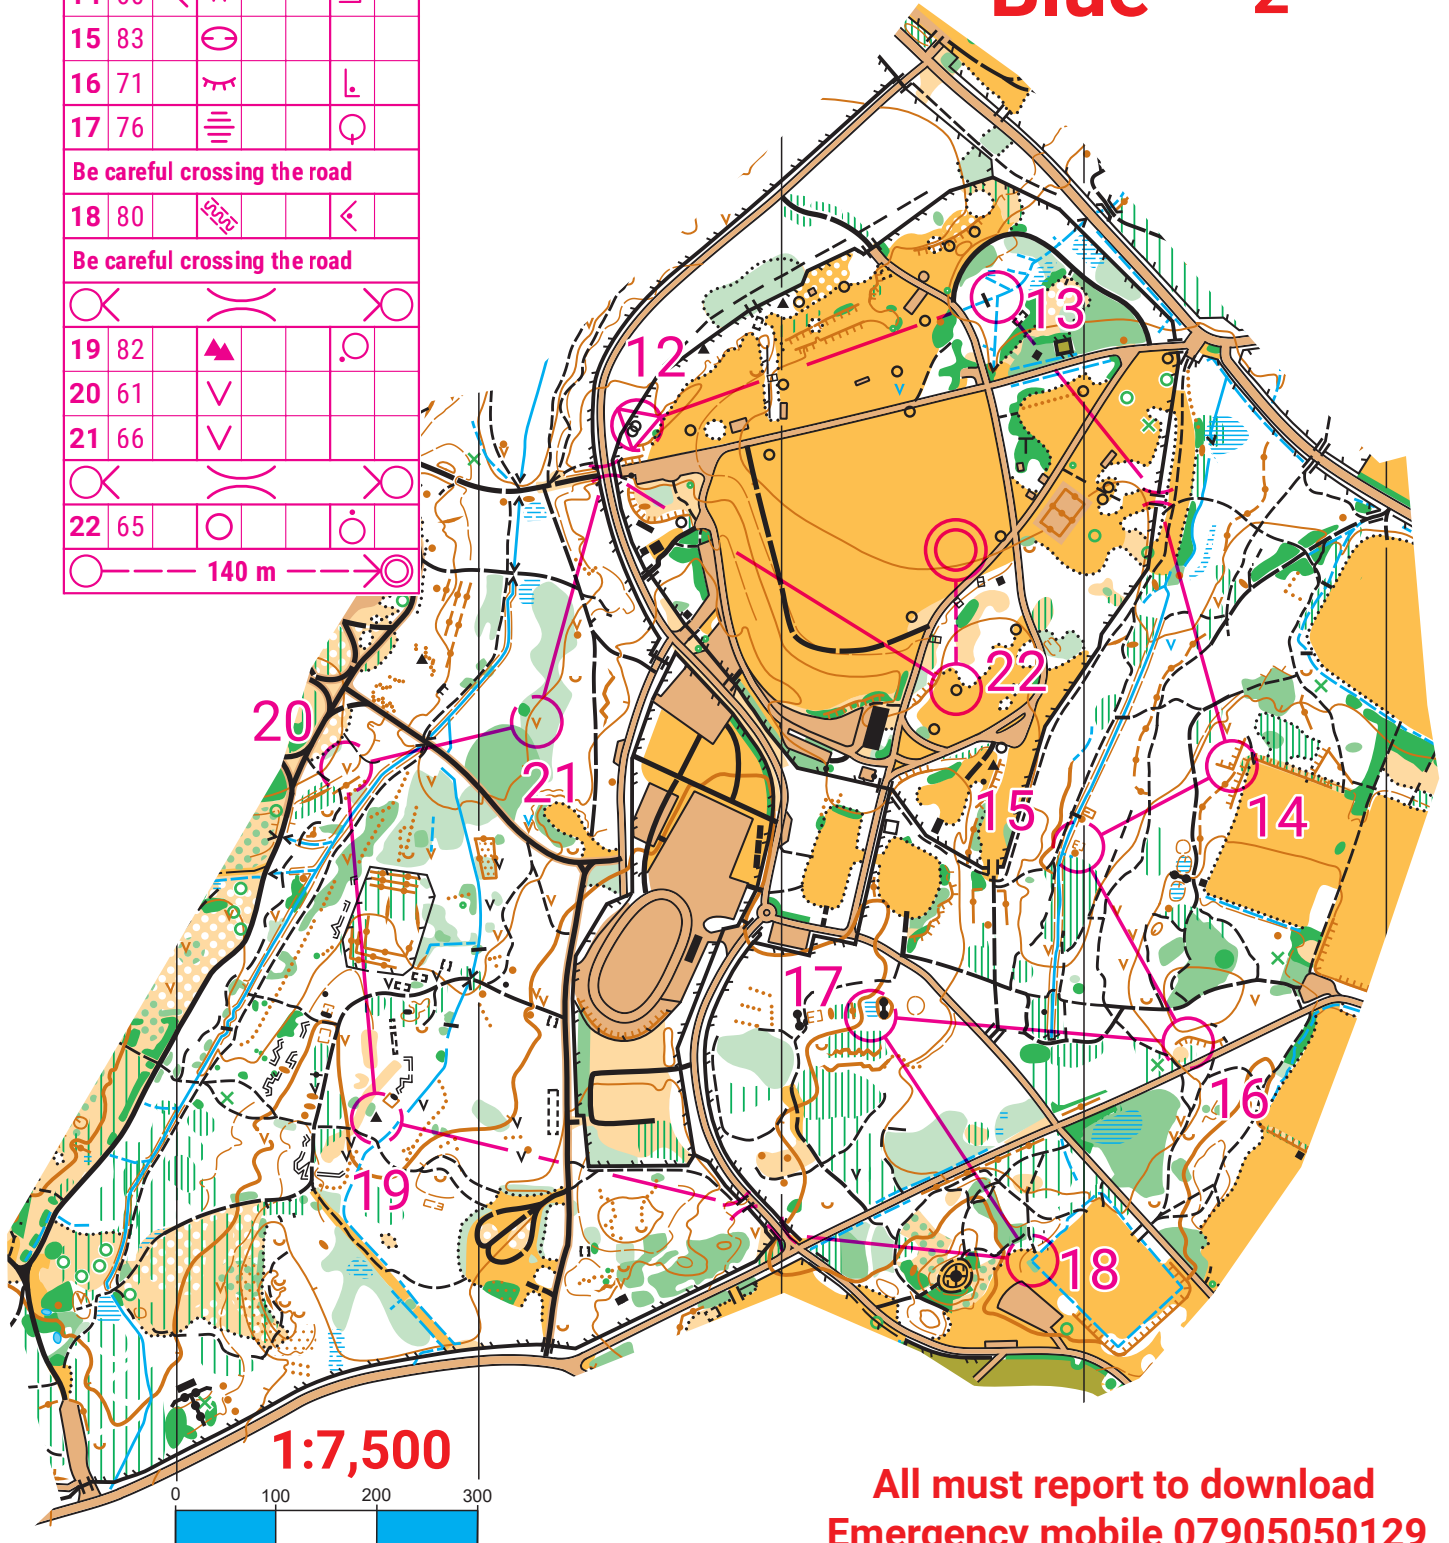

13 May 2026

Rushmoor & Long Valley

Course closes at 1500hrs

MLS Rushmoor and LVN			
Blue -2	6.8 km	70 m	
12 57 ↗	○		○
13 74 ←	↘ ↗	↘	
○	↘	○	
14 60 ↖	↘		↘
15 83	○		
16 71	↘		↘
17 76	≡		○
Be careful crossing the road			
18 80	↘		↘
Be careful crossing the road			
○	↘	○	
19 82	▲		○
20 61	∇		
21 66	∇		
○	↘	○	
22 65	○		○
○	----- 140 m -----		○

Blue 2

All must report to download
Emergency mobile 07905050129