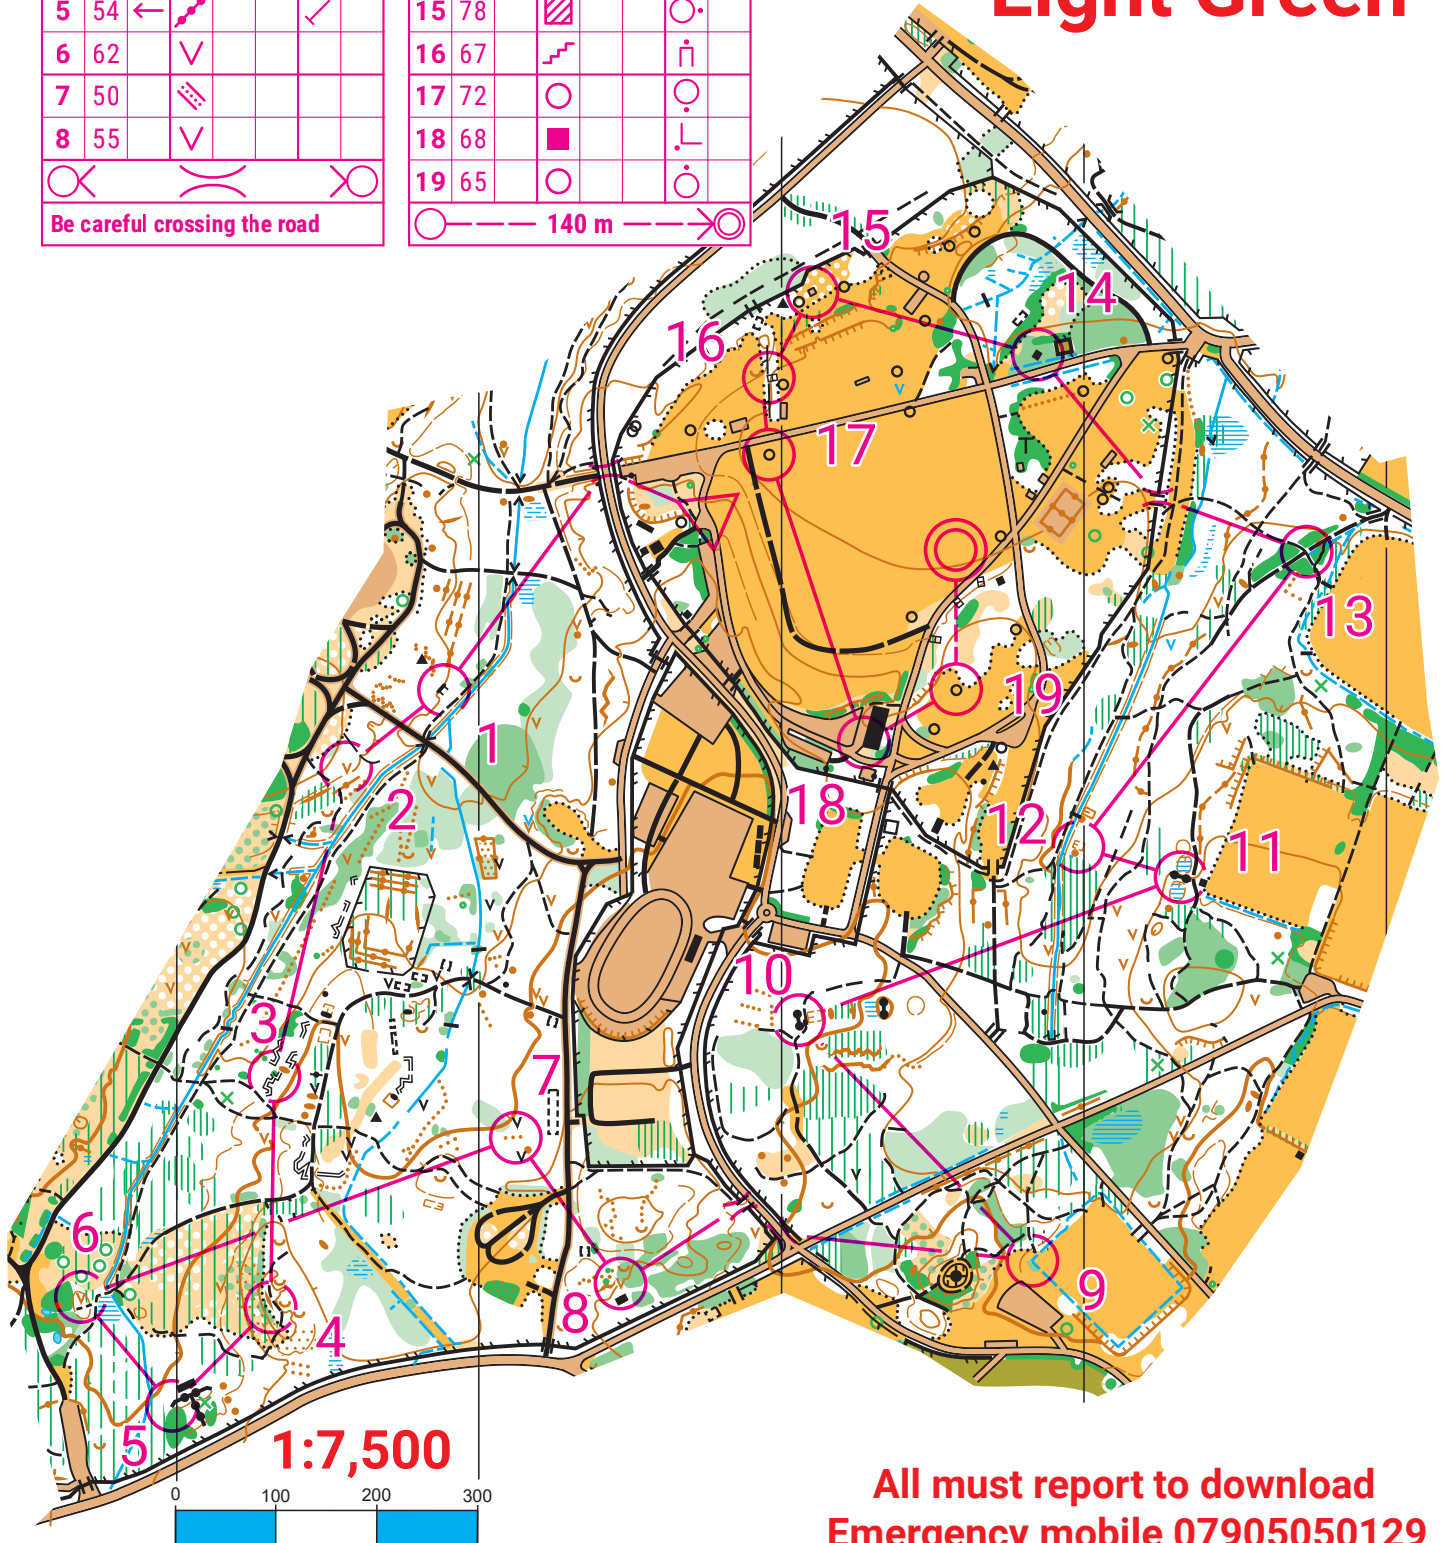

13 May 2026

Rushmoor & Long Valley

Course closes at 1500hrs

MLS Rushmoor and LVN			
Light Green	4.9 km	50 m	
1 51			
2 61			
3 85			
4 69			
5 54			
6 62			
7 50			
8 55			
Be careful crossing the road			

9 80			
Be careful crossing the road			
10 77			
11 70			
12 83			
13 84			
Be careful crossing the road			
14 73			
15 78			
16 67			
17 72			
18 68			
19 65			
Be careful crossing the road			
140 m			

Light Green

All must report to download
Emergency mobile 07905050129