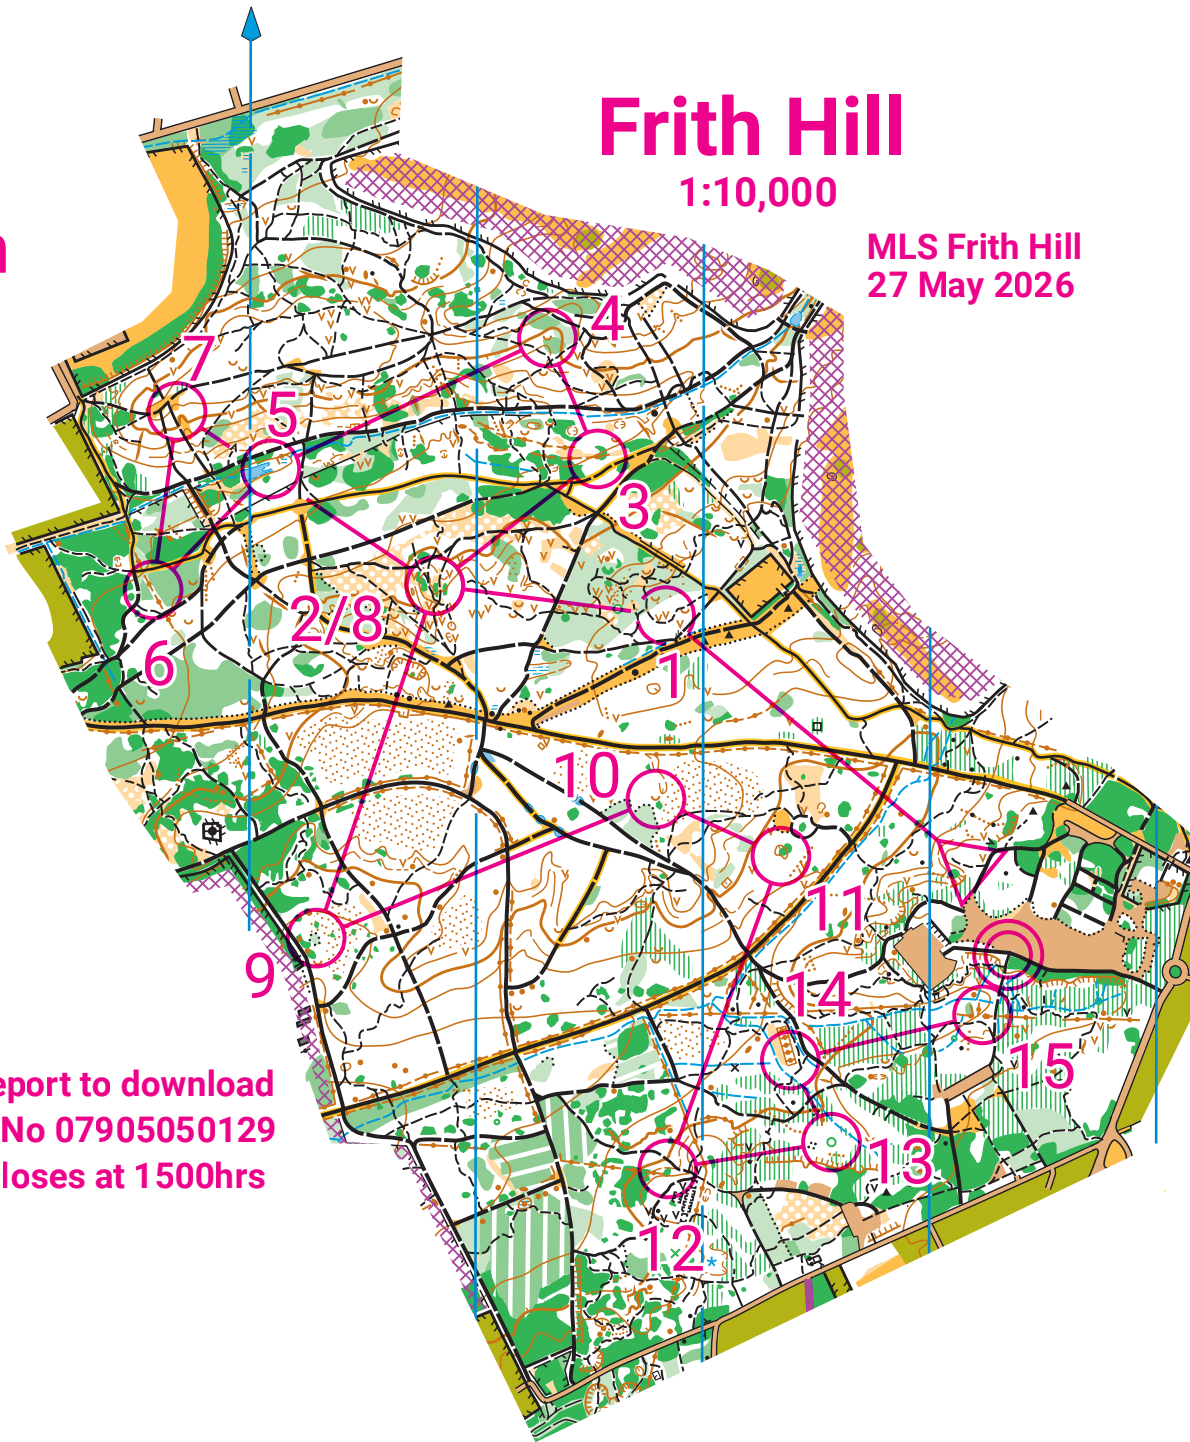

0 100 200 300m

Green

Frith Hill

1:10,000

MLS Frith Hill
27 May 2026

All must report to download
Emergency No 07905050129
Course closes at 1500hrs

MLS Frith Hill 27 May 2026				
Green		4.8 km	105 m	
▷		/-		
1	118 →	∨		○
2	121	⊗		○ ☕
3	123	⊗	⦶	○
4	124	∪		
5	122	∩		○
6	130	⦶		
7	125	∩		○
8	121	⊗		○ ☕
9	105	⦶		
10	119	∪		
11	110	⊗	⦶	○
12	102	⊗		○
13	111	∧		○
14	128 ↓	⦶		○
15	126 →	⦶		┌
		90 m		