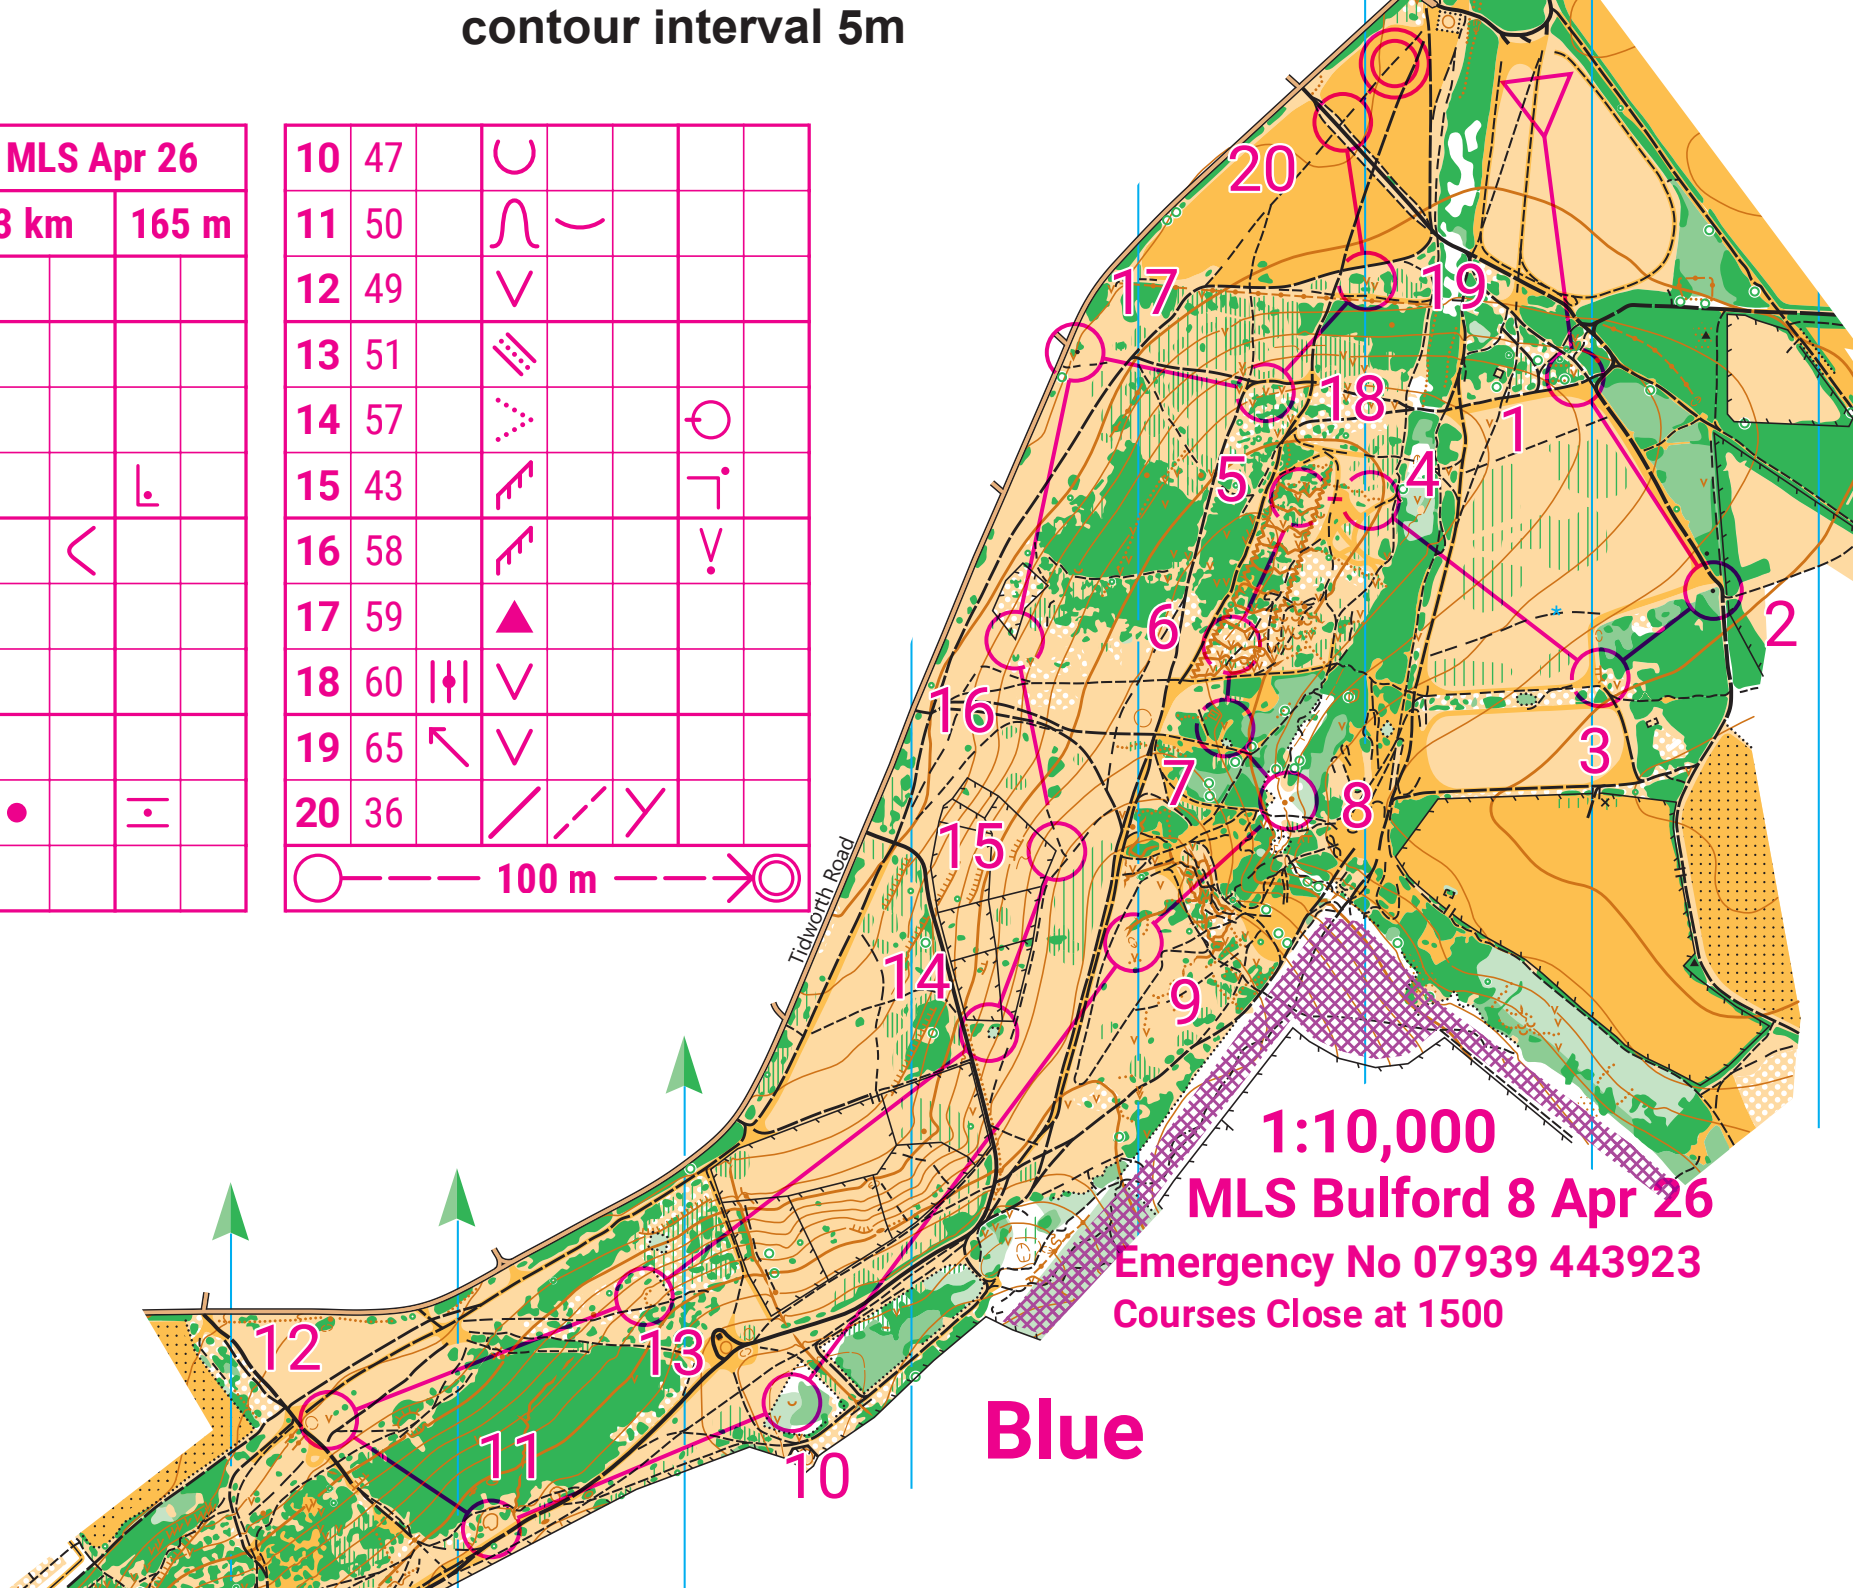

contour interval 5m

Bulford Ridge MLS Apr 26				
Blue		6.3 km	165 m	
▷		→	↗	
1	38	∇		
2	33	▲		
3	34	⤿		└
4	62	▨	<	
5	64	↓	∇	
6	63	↗	∇	
7	42	∇		
8	44	● ●	≡	
9	46	⊖		

10	47	∪			
11	50	∩	∩		
12	49	∇			
13	51	▨			
14	57	∴			⊖
15	43	↗			└
16	58	↗			∇
17	59	▲			
18	60		∇		
19	65	↖	∇		
20	36	↗ ↘	∩		

○ ——— 100 m ———> ○

1:10,000
MLS Bulford 8 Apr 26
 Emergency No 07939 443923
 Courses Close at 1500

Blue