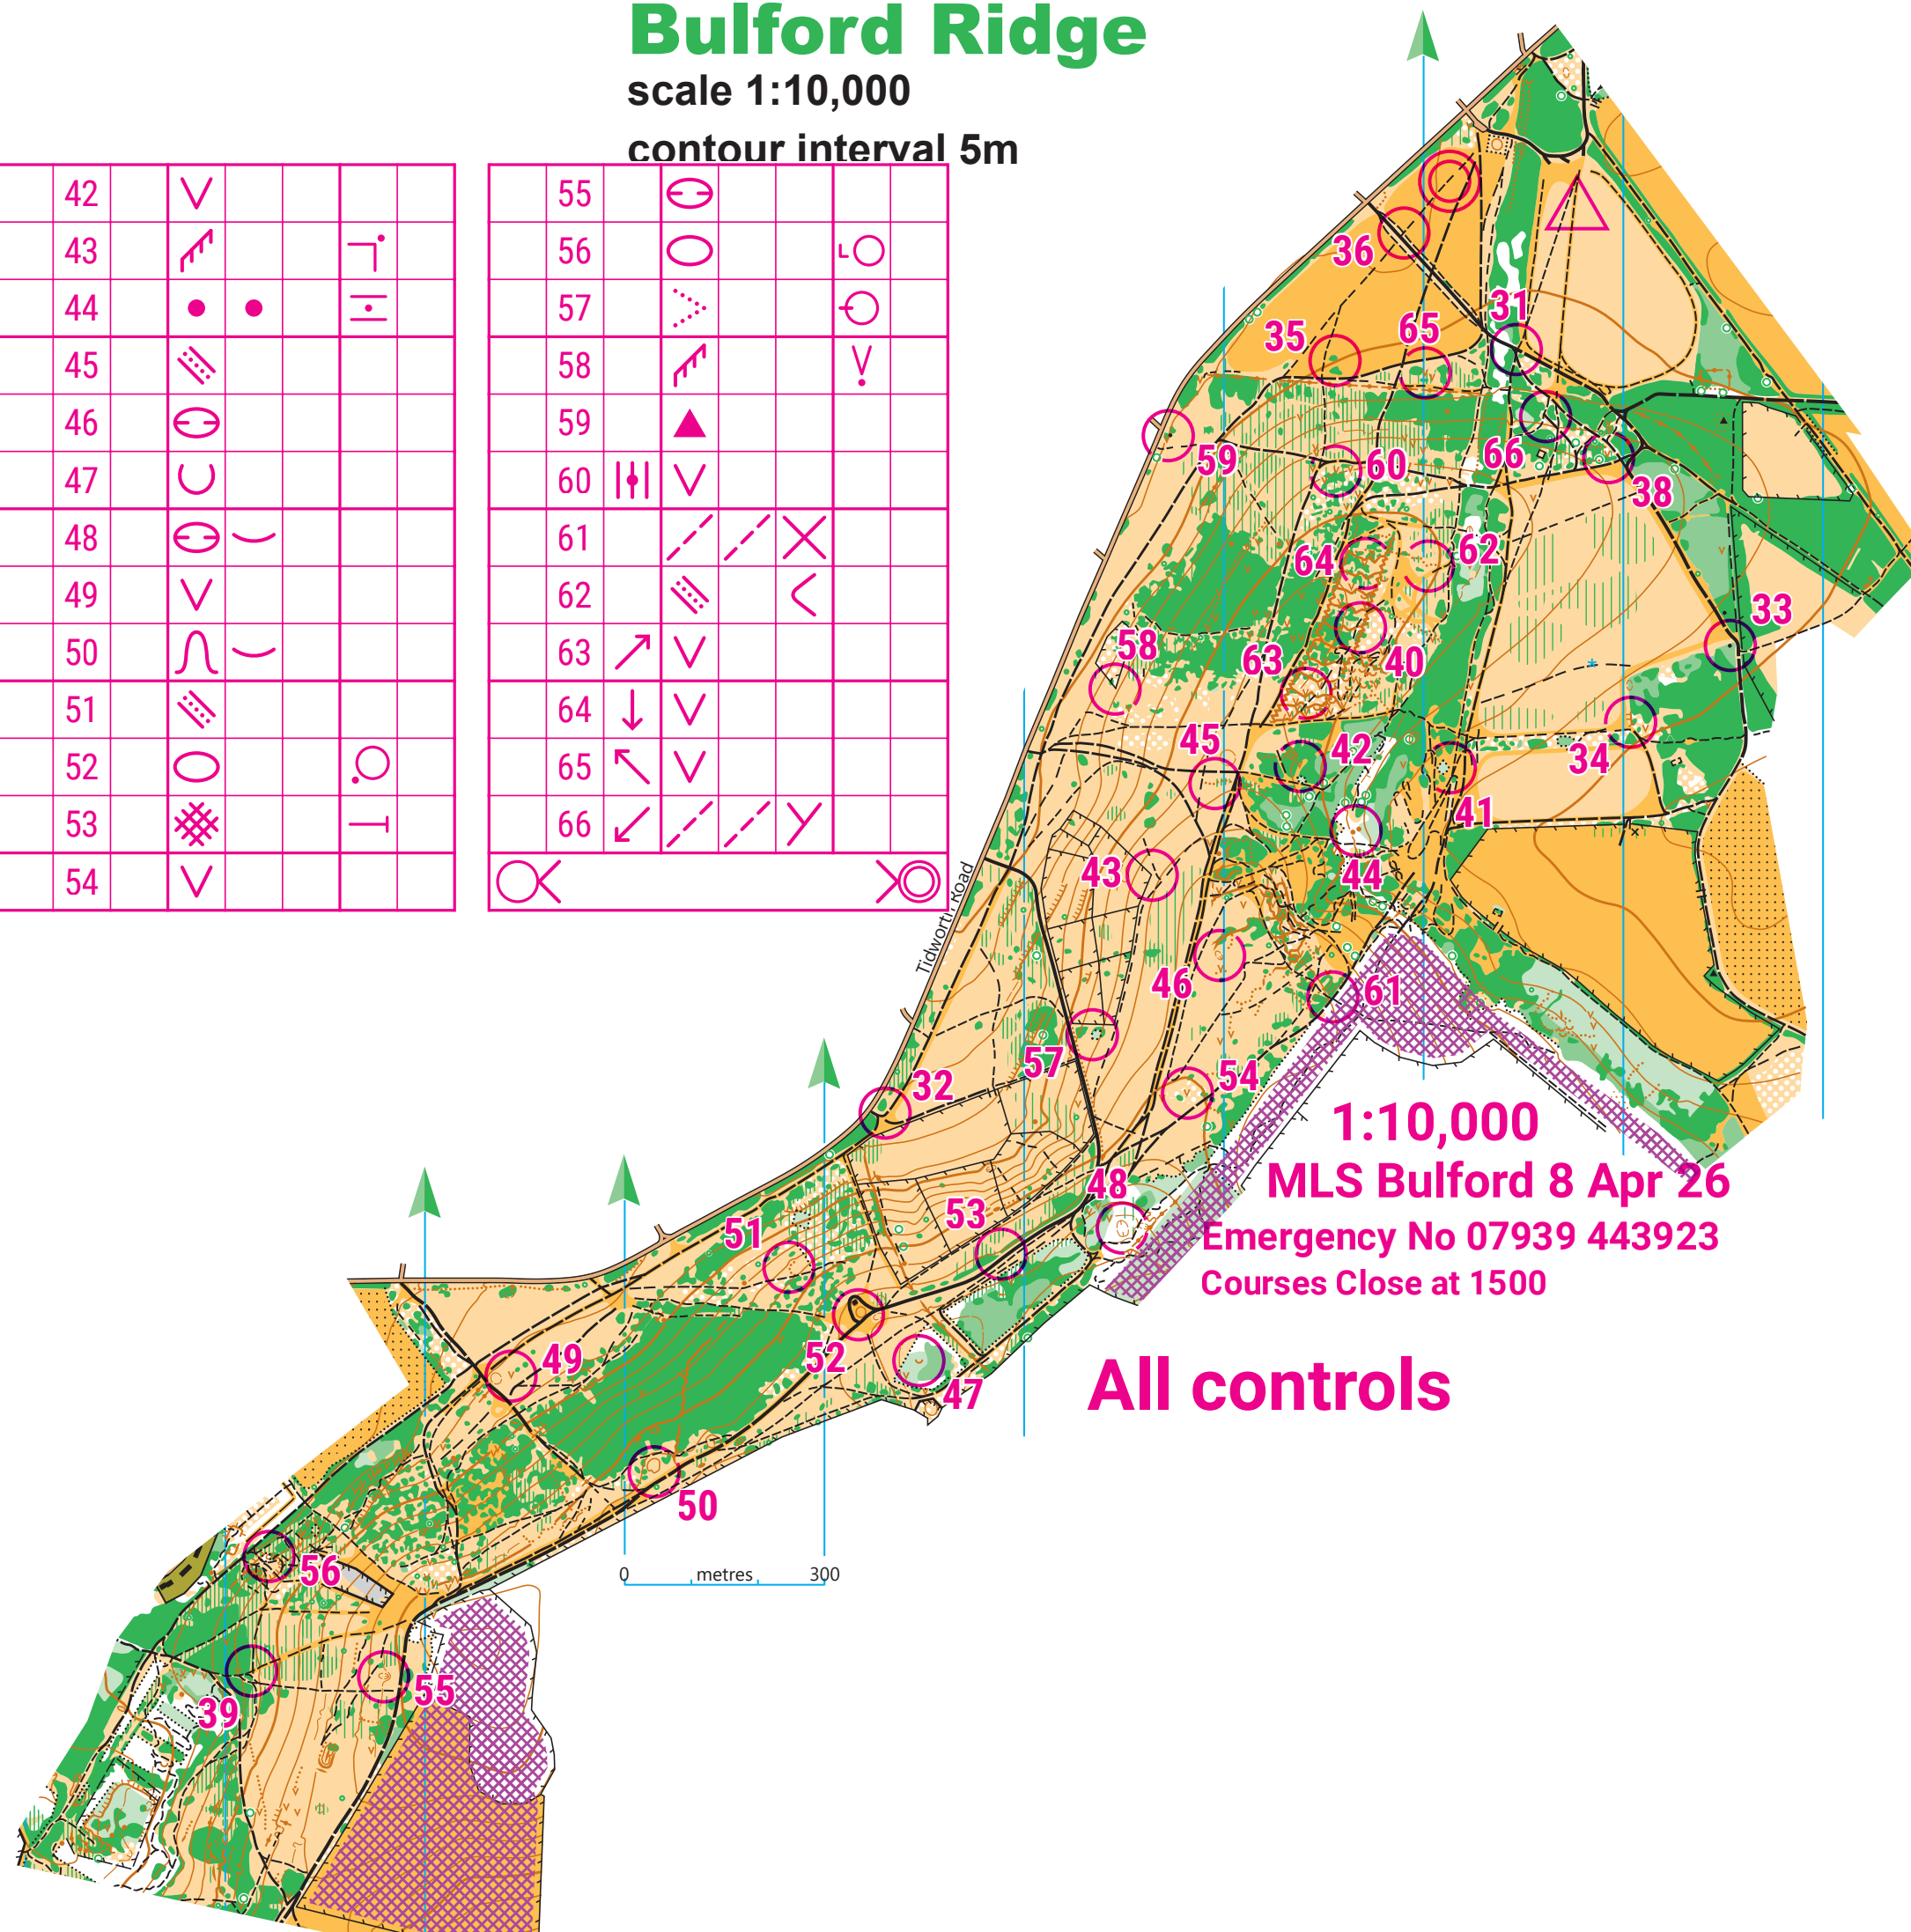

Bulford Ridge

scale 1:10,000

contour interval 5m

Bulford Ridge MLS Apr 26				
All controls		35 controls		
▶	→	↗		
31	↙	↗	↘	
32		↗	↘	○
33		▲		
34		⌒		└
35	↑	⊞		○
36		↗	↘	
38		∇		
39	↑	↗	↘	×
40	↓	∧	∧	∇
41		▷		○

42	∇			
43	↗		└	
44	•	•	≡	
45	▨			
46	⊖			
47	∪			
48	⊖	∪		
49	∇	∪		
50	∩	∪		
51	▨			
52	○		○	
53	⊞		└	
54	∇			

55	⊖			
56	○		○	
57	▷		⊖	
58	↗		∇	
59	▲			
60	▨	∇		
61	↗	↘	×	
62	▨		<	
63	↗	∇		
64	↓	∇		
65	↙	∇		
66	↙	↗	↘	

1:10,000
MLS Bulford 8 Apr 26
 Emergency No 07939 443923
 Courses Close at 1500

All controls