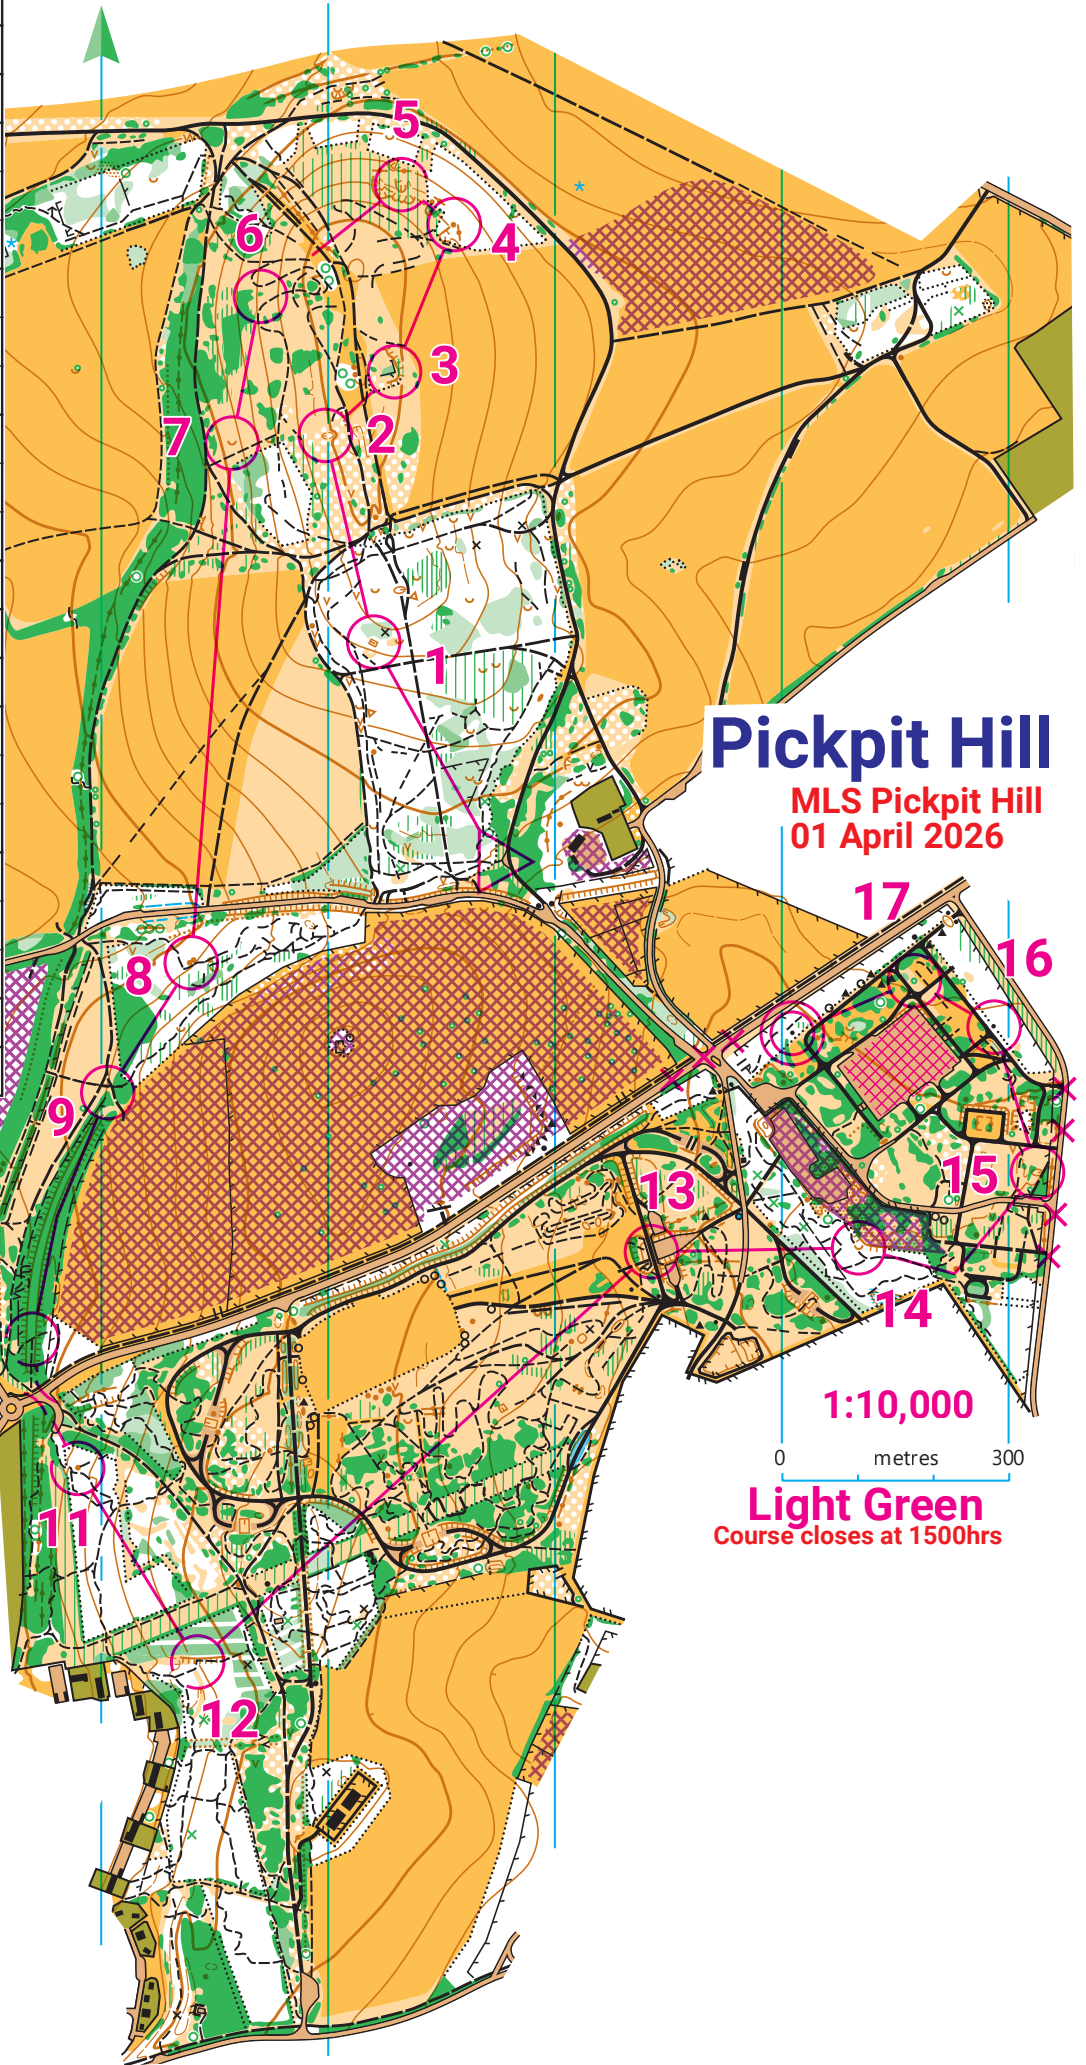

MLS Pickpit Hill

Light Green	5.1 km	75 m
1 153		
2 163		
3 162		
4 159		
5 161		
6 165 →		
7 164		
8 174		
9 184		
10 179		
TAKE EXTREME CARE CROSSING ROAD		
11 176		
12 181		
13 187		
14 167		
15 154		
16 183		
17 160		
	180 m	

Pickpit Hill
 MLS Pickpit Hill
 01 April 2026

1:10,000
 0 metres 300

Light Green
 Course closes at 1500hrs