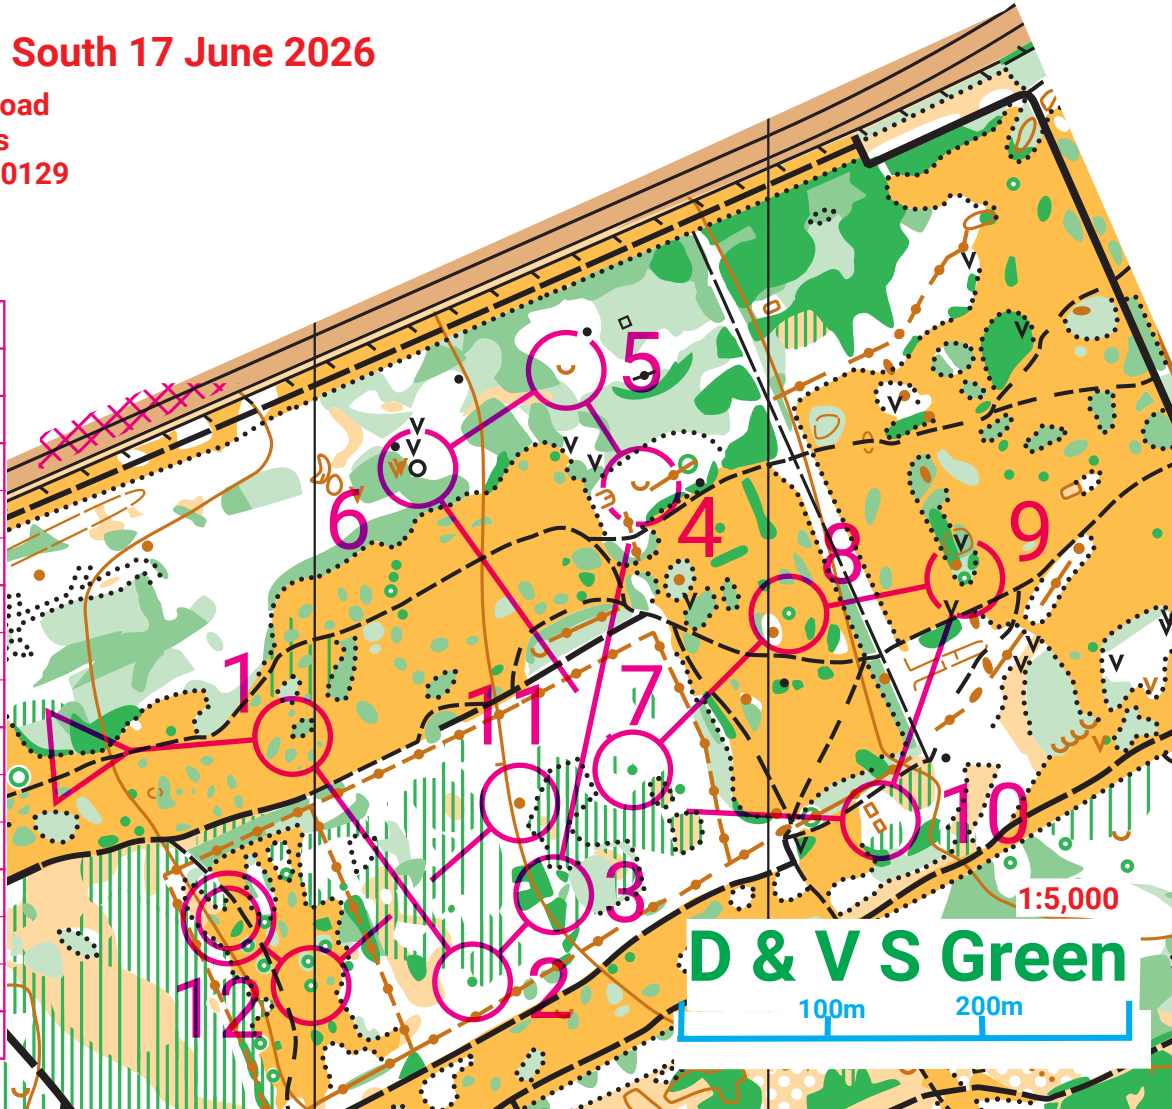

# MLS SS Bramshott South 17 June 2026

All Must Report to Download  
 Course Closes at 1500hrs  
 Emergency No: 07905050129

MLS SS Bramshott South 17 June 2026				
D & V S Green		2.1 km		15 m
▷		⊞		○
1 85		▷		○
2 76		⊞		○
3 93	↖	⊞		▷
4 81		⌒	⌒	
5 80		⌒	⌒	
6 97		○		
7 62		⊞		○
8 77		⌆		○
9 96		⌆		○
10 75	↘	○		⌆
11 64		●		○
12 82	↓	⌆		○
⊗		70 m		⊗

**D & V S Green**  
 100m 200m