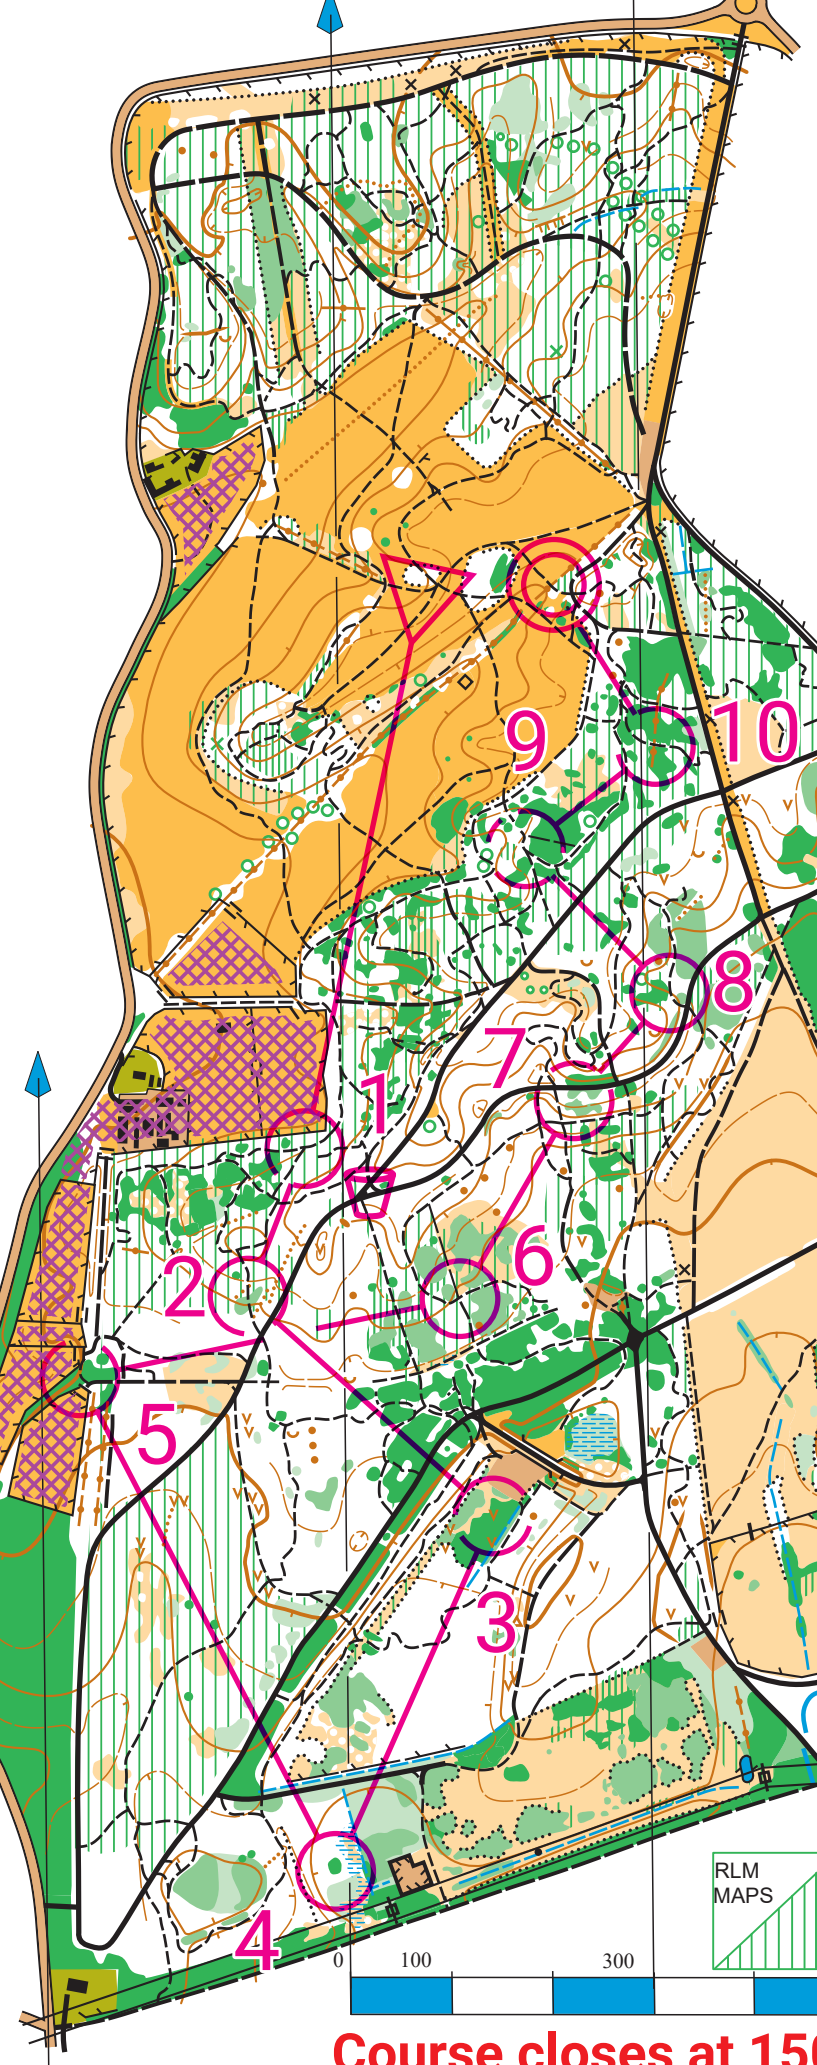

AGC Champs REME Festival of Sport MLS SS Minley 24 June 2026

1:7,500

Sh Green

MLS Minley 24 June 2026

Sh Green		3.3 km		70 m	
1	50				
2	34				
3	51				
4	52				
5	45				
6	35				
7	54				
8	39				
9	36				
10	49				
		190 m			

RLM
MAPS

**Course closes at 1500hrs
Emergency No 07905050129
All must report to download**