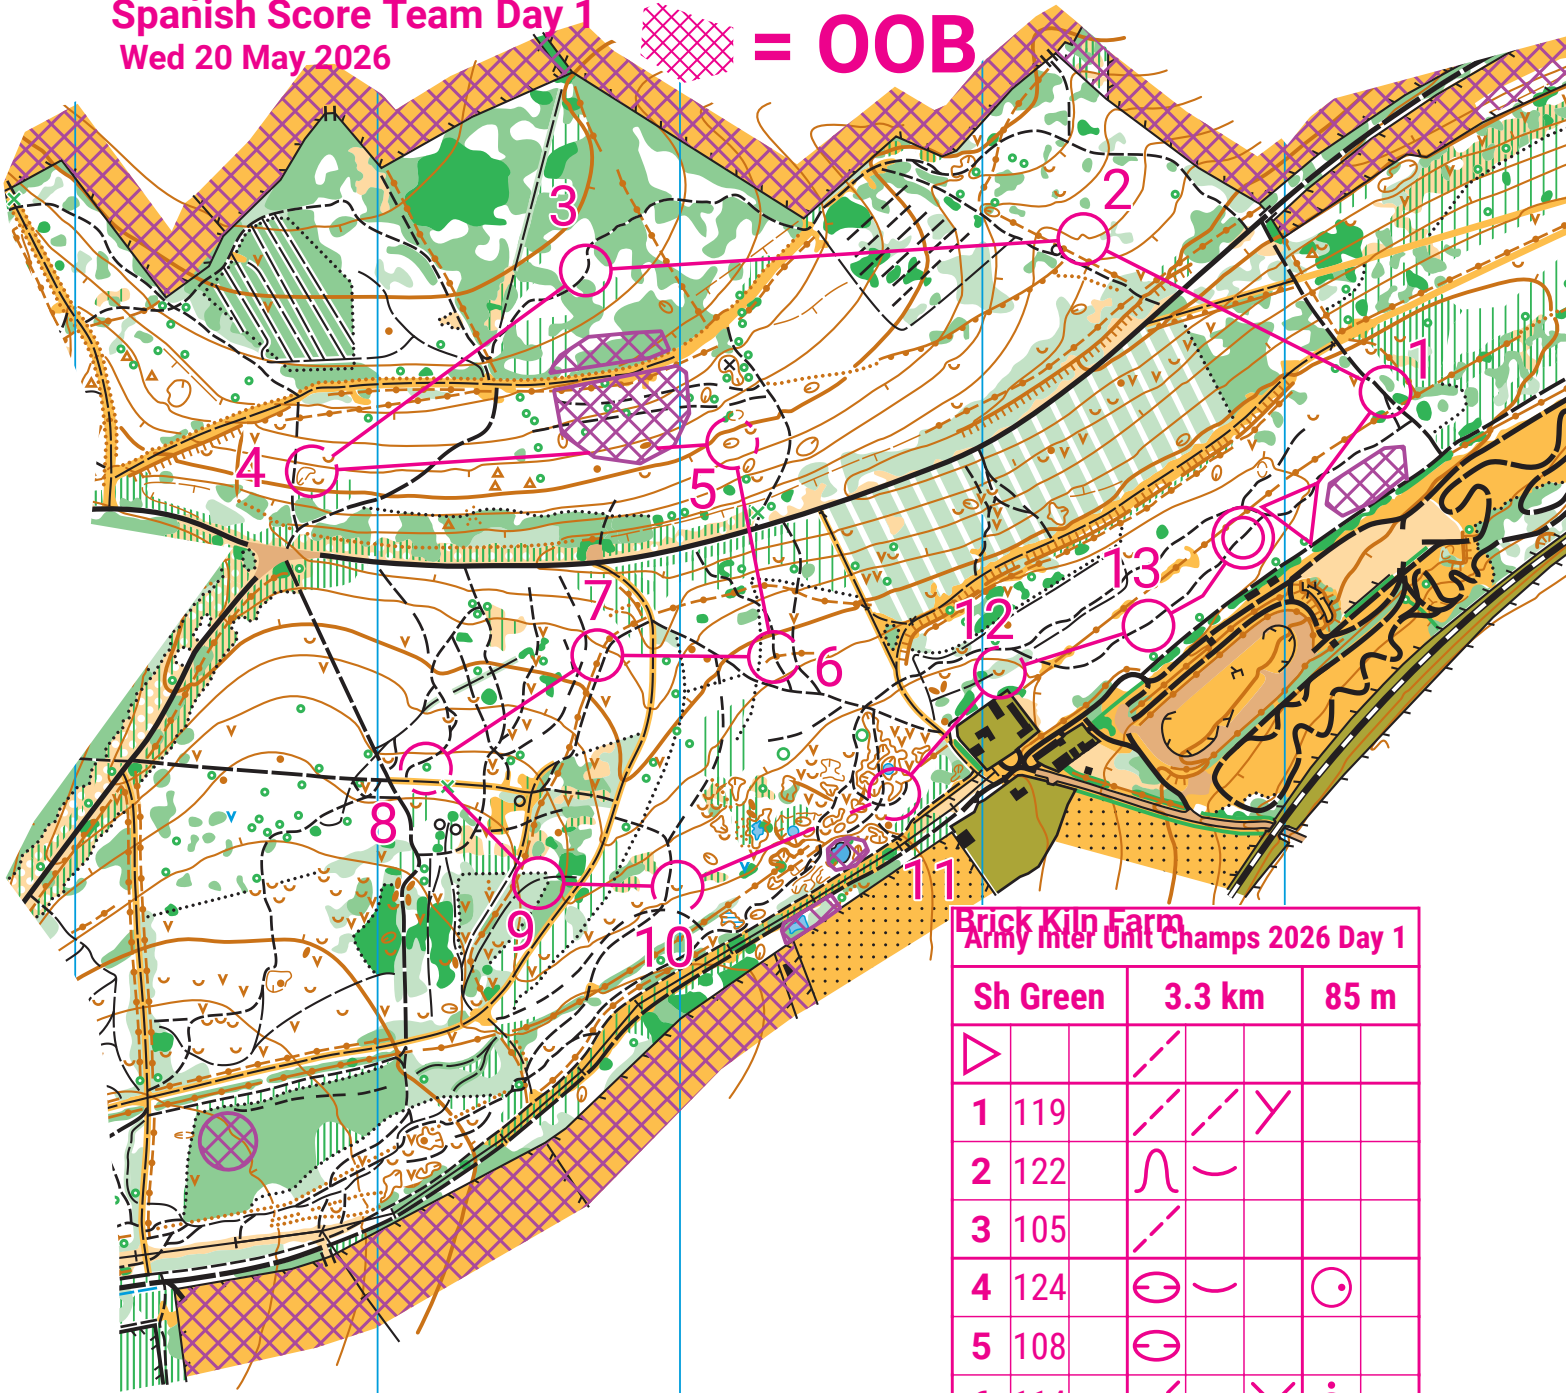

# Chawton Park Wood

Army Inter Unit Champs  
Spanish Score Team Day 1  
Wed 20 May 2026

## Sh Green

 = 00B

**1:7,500**

0 300 600m

5m Contour Interval

Course closes at 1600hrs  
All must report to download  
Emergency No 07905050129

### Brick Kilo Farm Army Inter Unit Champs 2026 Day 1

	Sh Green	3.3 km	85 m
			
1 119			
2 122			
3 105			
4 124			
5 108			
6 114			
7 113			
8 126			
9 129			
10 127			
11 128			
12 117			
13 115			
	130 m		