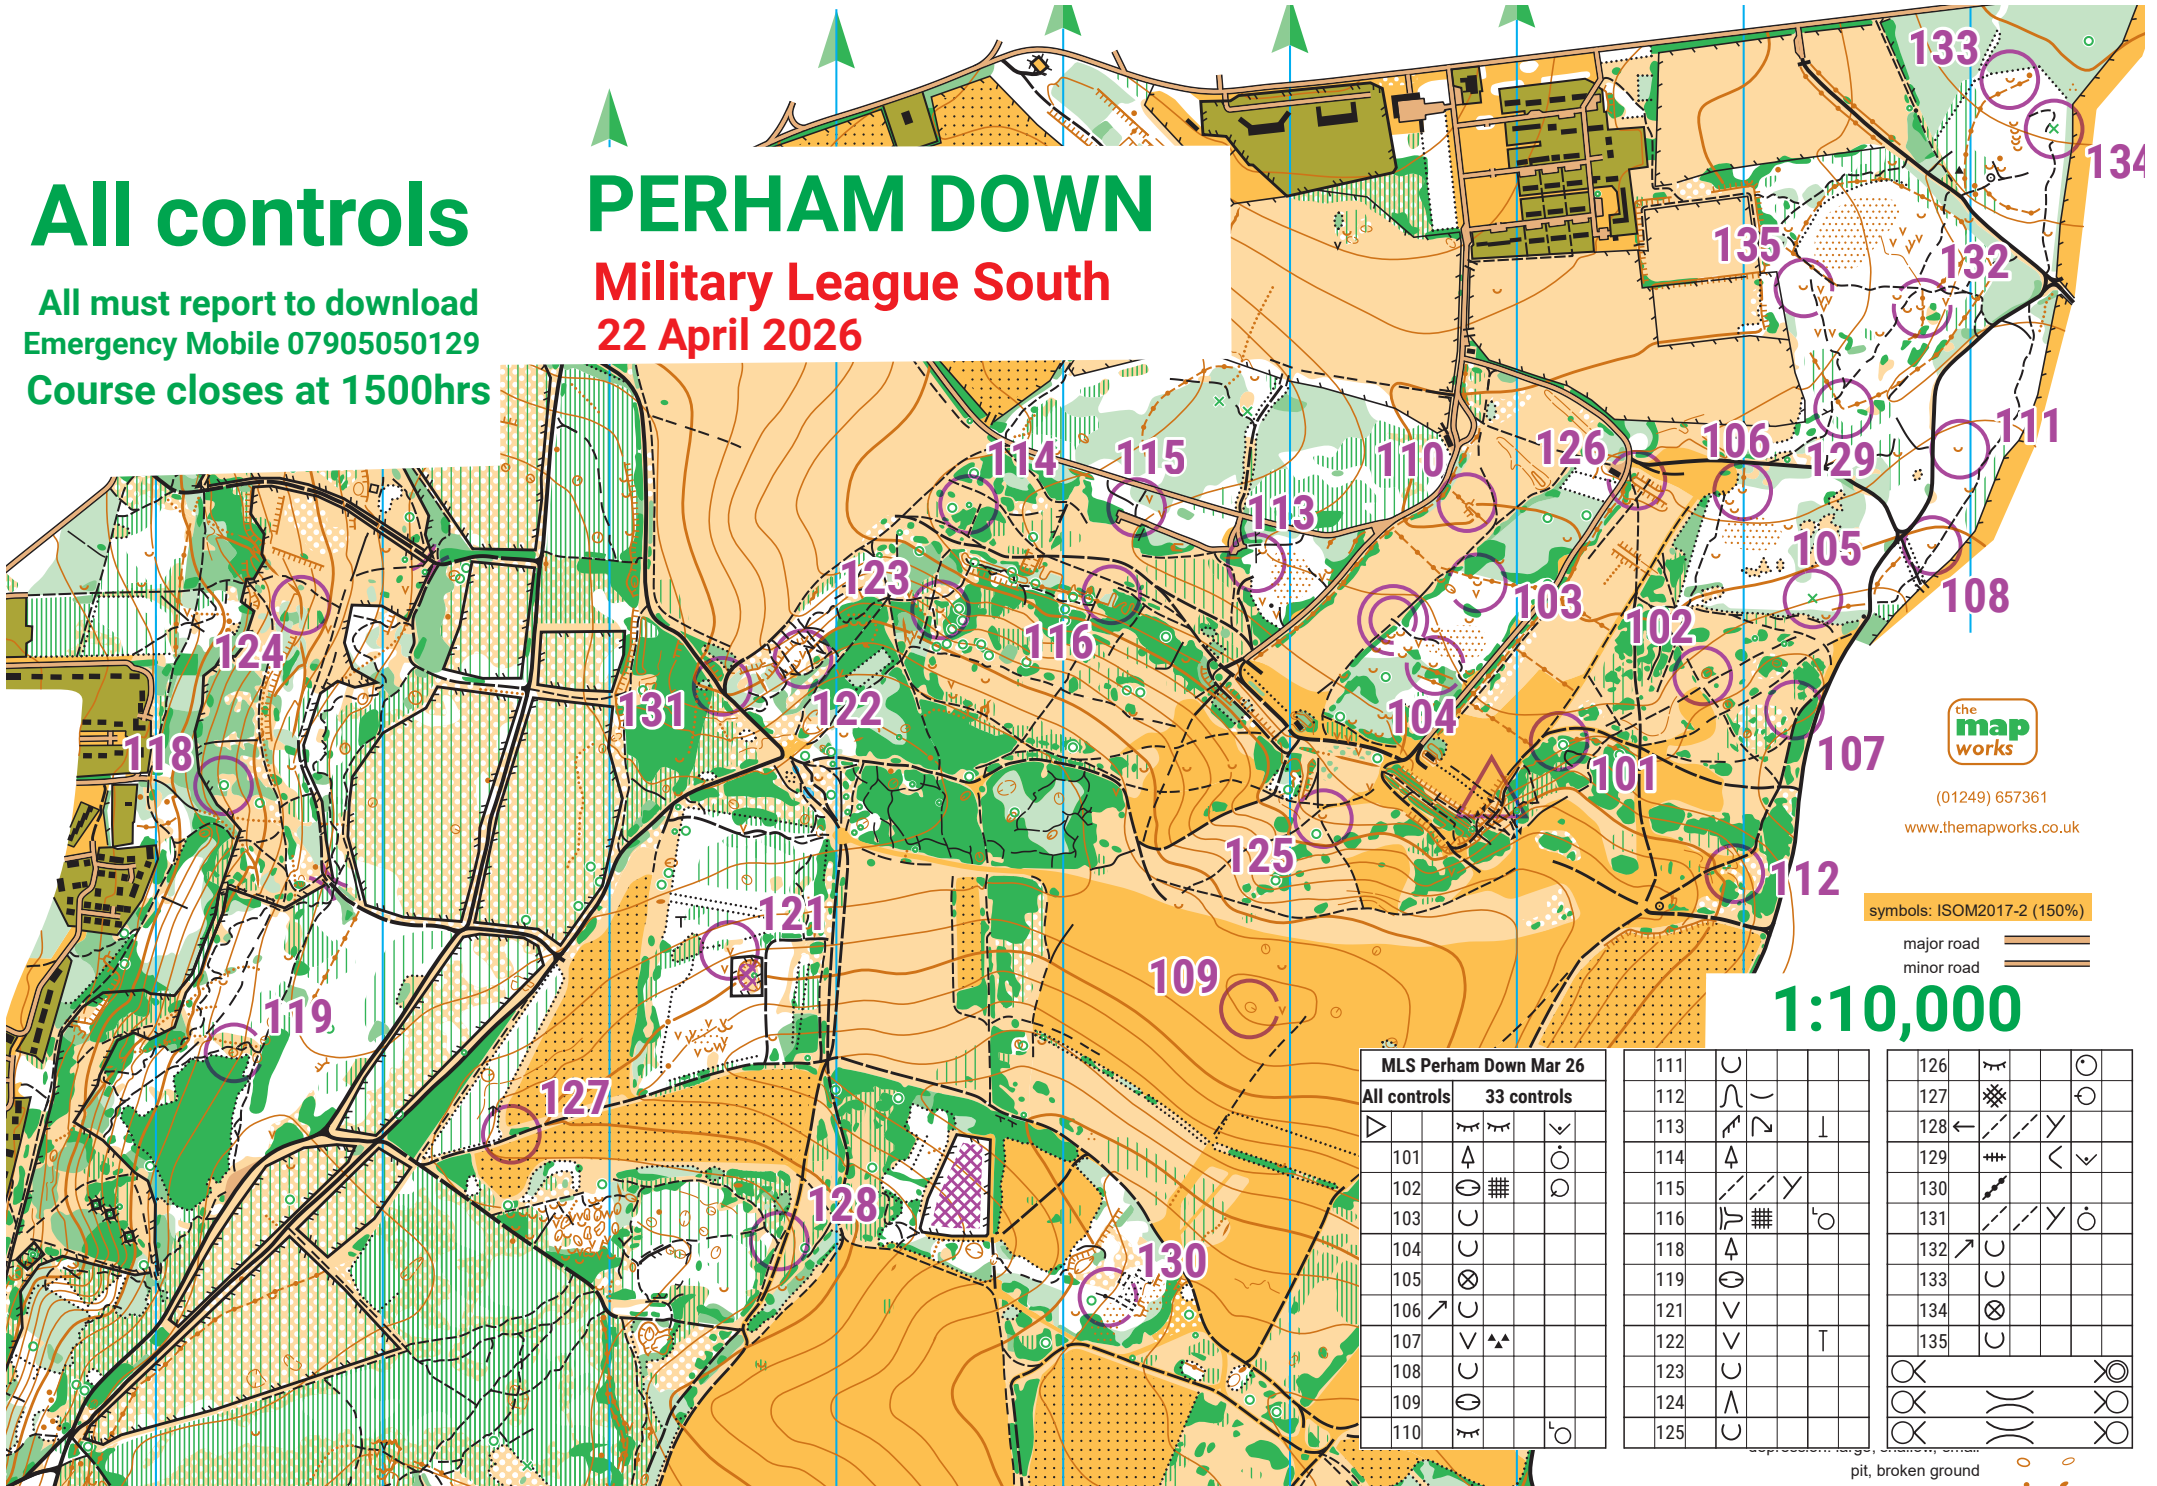

All controls

All must report to download
Emergency Mobile 07905050129
Course closes at 1500hrs

PERHAM DOWN

Military League South
22 April 2026

(01249) 657361

www.themapworks.co.uk

symbols: ISOM2017-2 (150%)

major road 
minor road 

1:10,000

MLS Perham Down Mar 26		
All controls	33 controls	
101	▲	○
102	⊙	■
103	⊖	⊖
104	⊖	⊖
105	⊗	
106	↗	⊖
107	<	▲
108	⊖	
109	⊖	○
110	↗	○

111	⊖	
112	⊖	
113	↗	⊖
114	▲	
115	↗	Y
116	⊖	■
118	▲	
119	⊖	
121	⊖	
122	⊖	T
123	⊖	
124	∧	
125	⊖	

126	⊖	⊖
127	⊖	⊖
128	←	↘
129	⊖	<
130	⊖	⊖
131	↗	⊖
132	↗	⊖
133	⊖	
134	⊗	
135	⊖	

pit, broken ground 