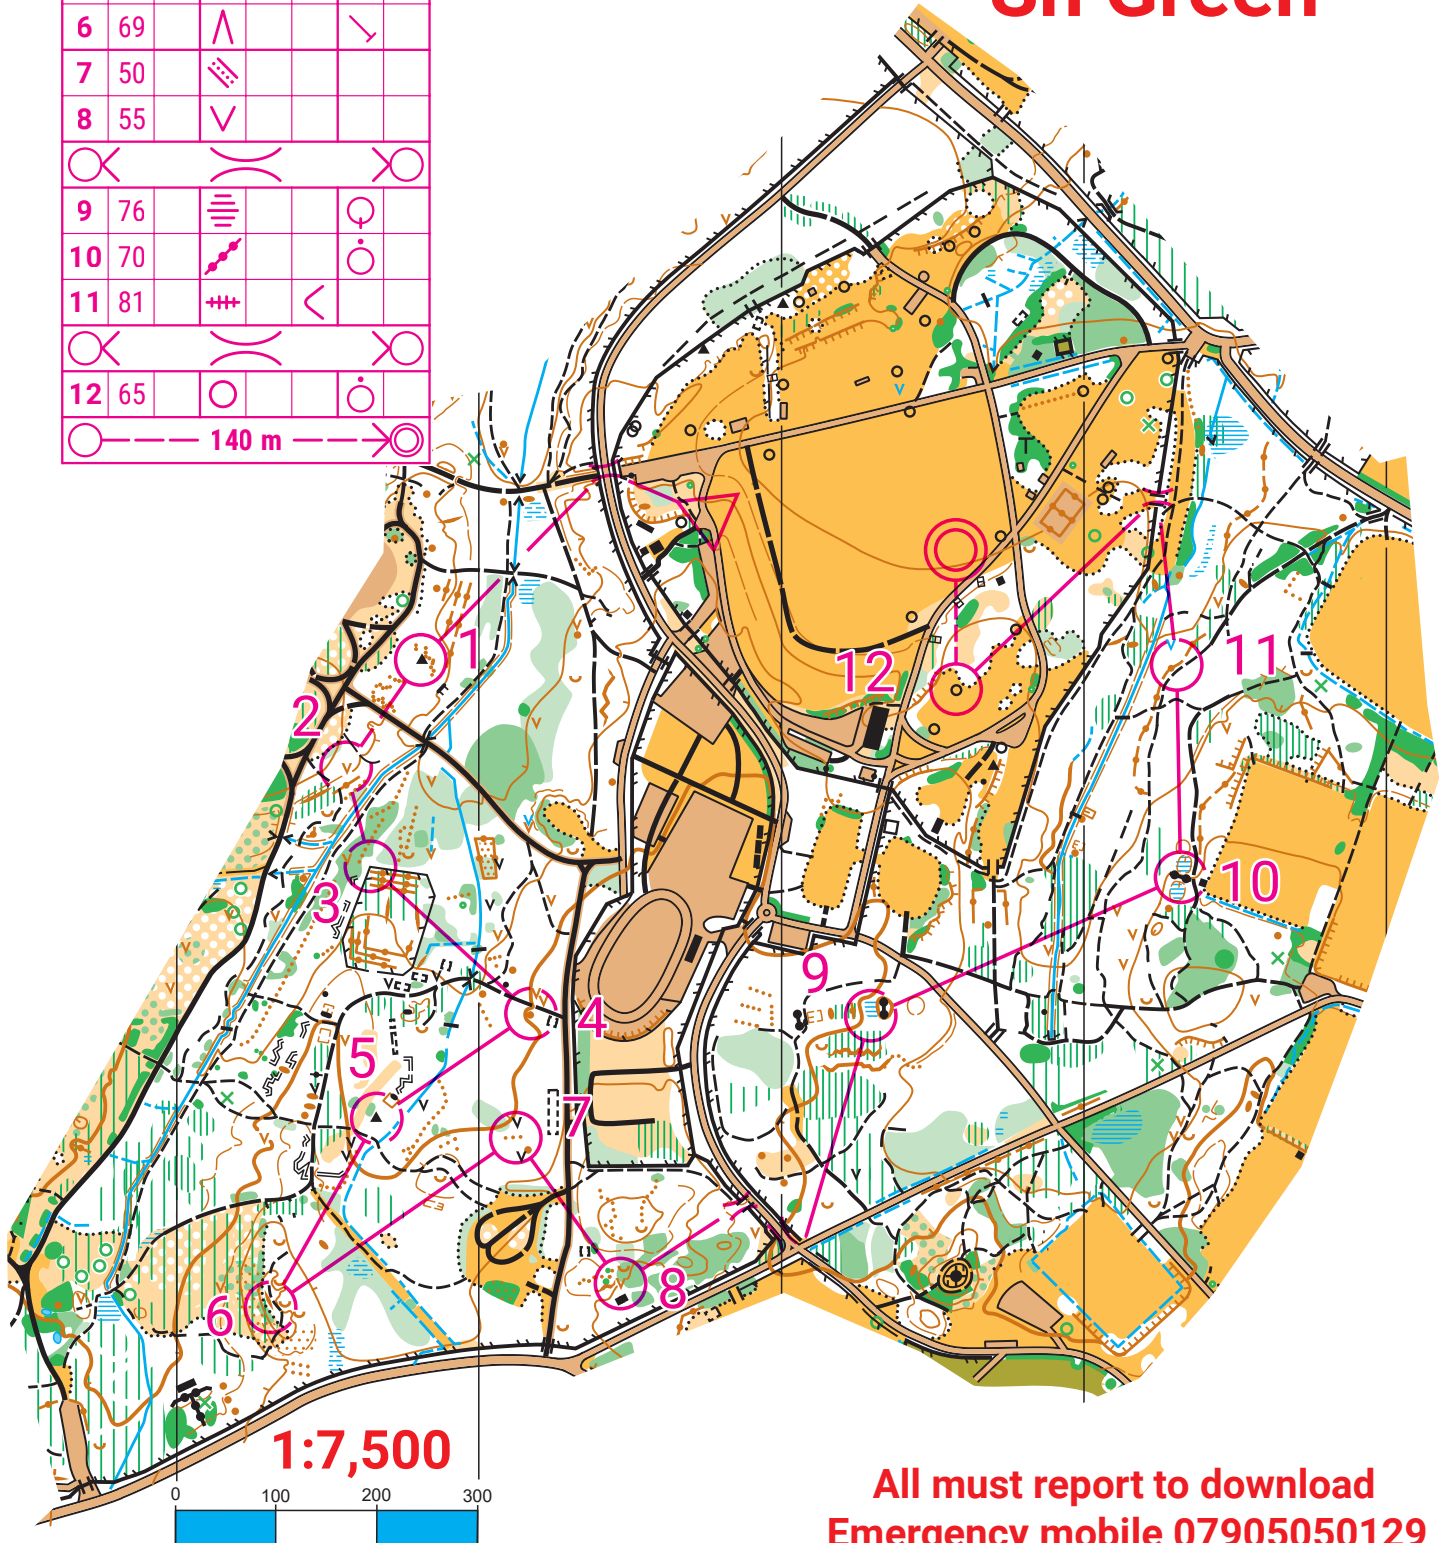

13 May 2026

Rushmoor & Long Valley

Course closes at 1500hrs

MLS Rushmoor and LVN		
Sh Green	3.3 km	40 m
1 63		
2 61		
3 87		
4 56		
5 82		
6 69		
7 50		
8 55		
9 76		
10 70		
11 81		
12 65		

Sh Green

All must report to download
Emergency mobile 07905050129