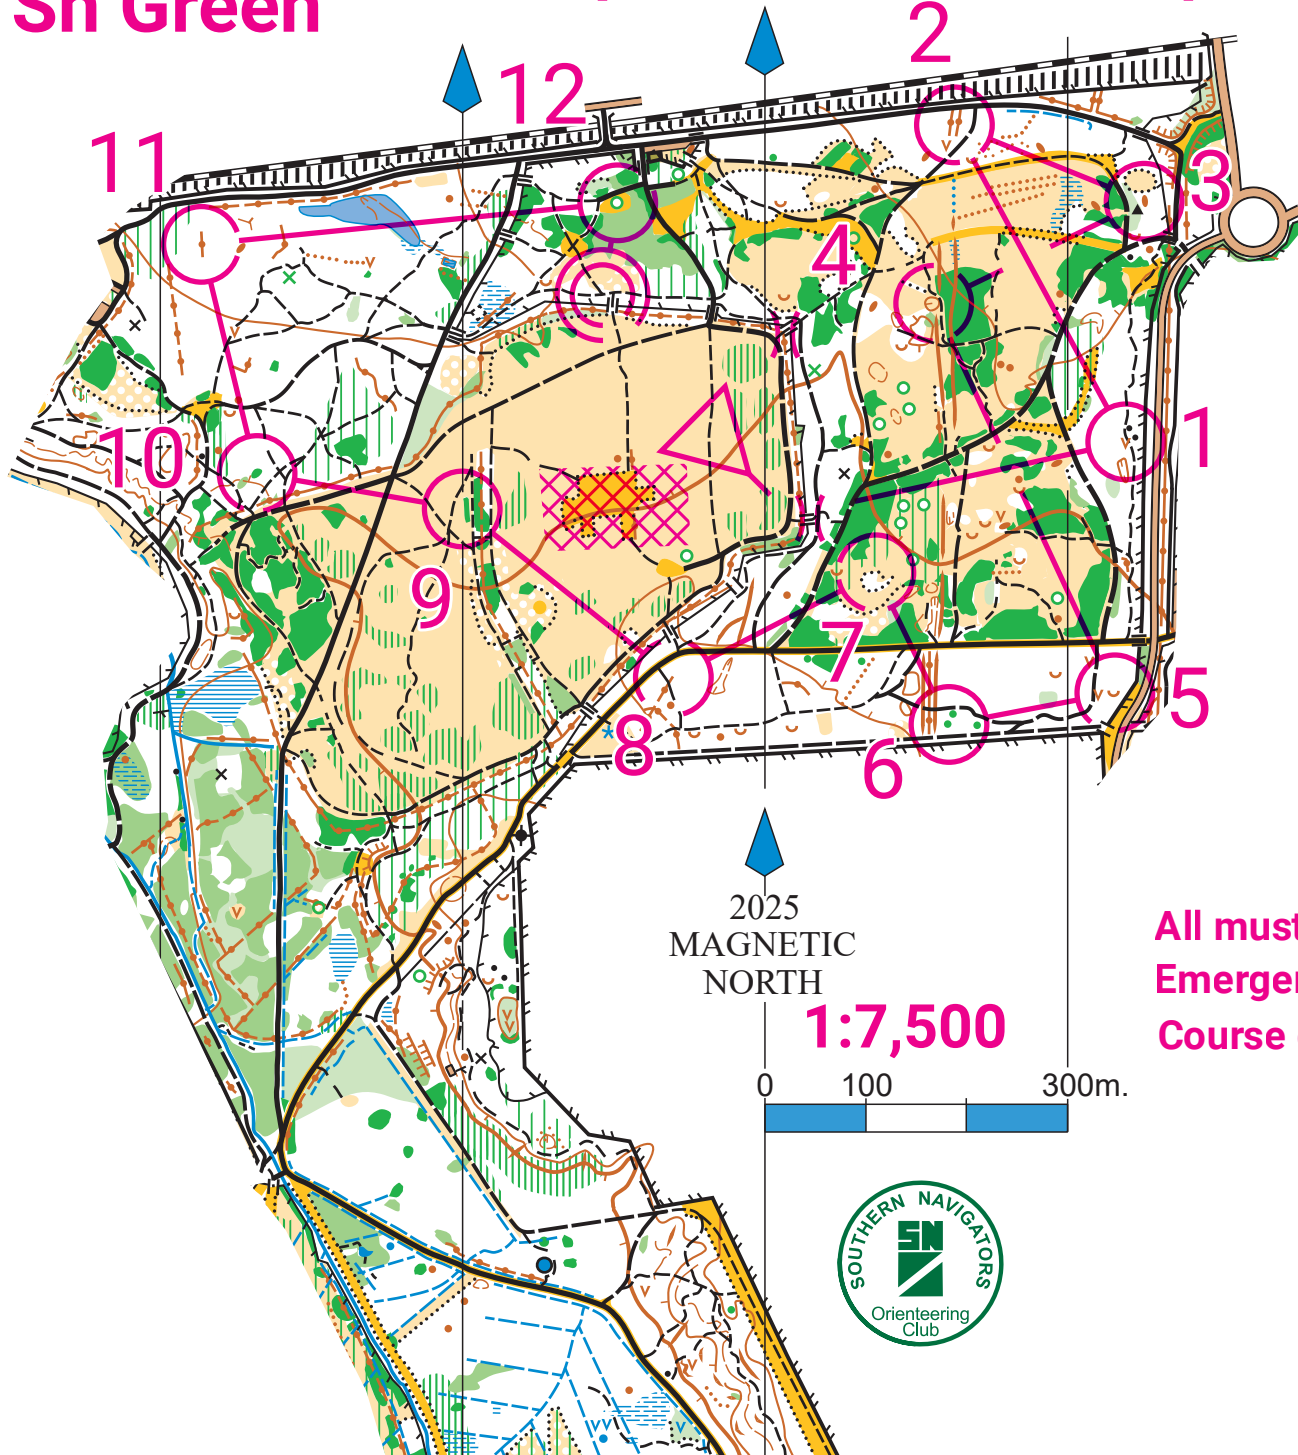

Sh Green

# PYESTOCK

MLS Pyestock 29 Apr 2026

| MLS Pyestock 29 Apr 2026 |        |      |     |    |
|--------------------------|--------|------|-----|----|
| Sh Green                 | 3.4 km | 40 m |     |    |
| ▶                        |        | /    |     |    |
| 1                        | 55     | ∨    |     |    |
| 2                        | 52     | +++  | +++ | ≡  |
| 3                        | 54     | •    |     | •○ |
| 4                        | 53     | ⊖    |     |    |
| 5                        | 49     | ∪    |     |    |

|    |    |      |     |   |    |
|----|----|------|-----|---|----|
| 6  | 34 | ↙    | ⊗   |   | ⊖  |
| 7  | 35 |      | ⋯   |   | ⊖  |
| 8  | 48 | +++  | ⌒   |   | ↗  |
| 9  | 51 | ←    | ⊗   |   | ⊖  |
| 10 | 33 |      | ⊗   |   | ⊖  |
| 11 | 50 |      | +++ |   | •○ |
| 12 | 31 |      | ⚠   | ⚠ | ⊖  |
|    |    | 90 m |     |   |    |