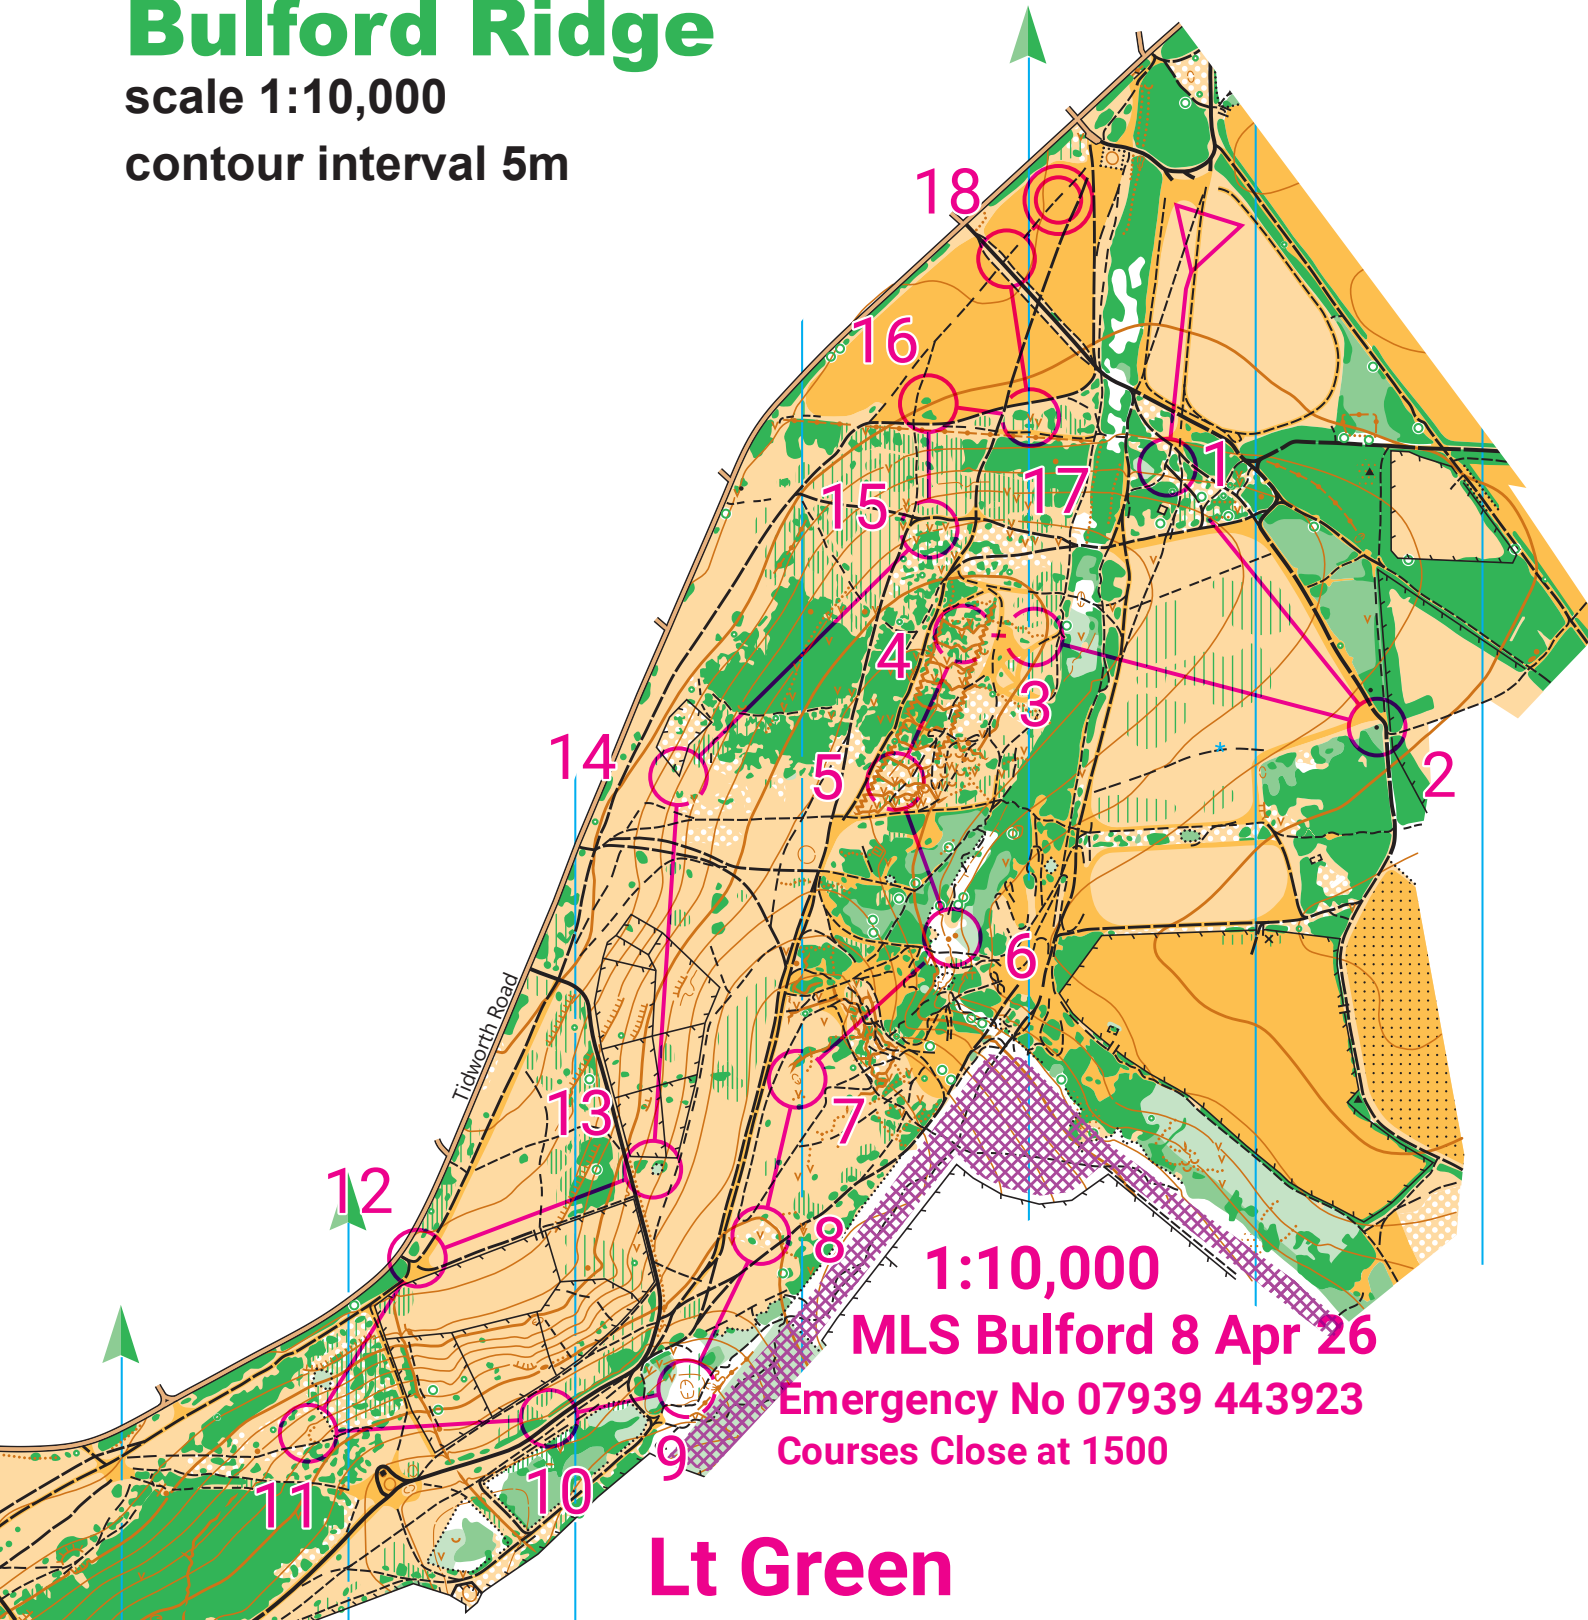

Bulford Ridge

scale 1:10,000

contour interval 5m

1:10,000

MLS Bulford 8 Apr 26

Emergency No 07939 443923

Courses Close at 1500

Lt Green

Bulford Ridge MLS Apr 26				
Lt Green		5.2 km	95 m	
▷	→	↗		
1 66	↙	↗	↘	
2 33		▲		
3 62		▨	<	
4 64	↓	∇		
5 63	↗	∇		

6 44	• •	≡		
7 46	⊖			
8 54	∇			
9 48	⊖	∪		
10 53	▨		→	
11 51	▨			
12 32	↗	↘	↙	○

13 57		⋯		⊖
14 58		↗		∇
15 60		∇		
16 35	↑	▨		○
17 65	↖	∇		
18 36		↗	↘	↙
○ — 100 m — → ○				