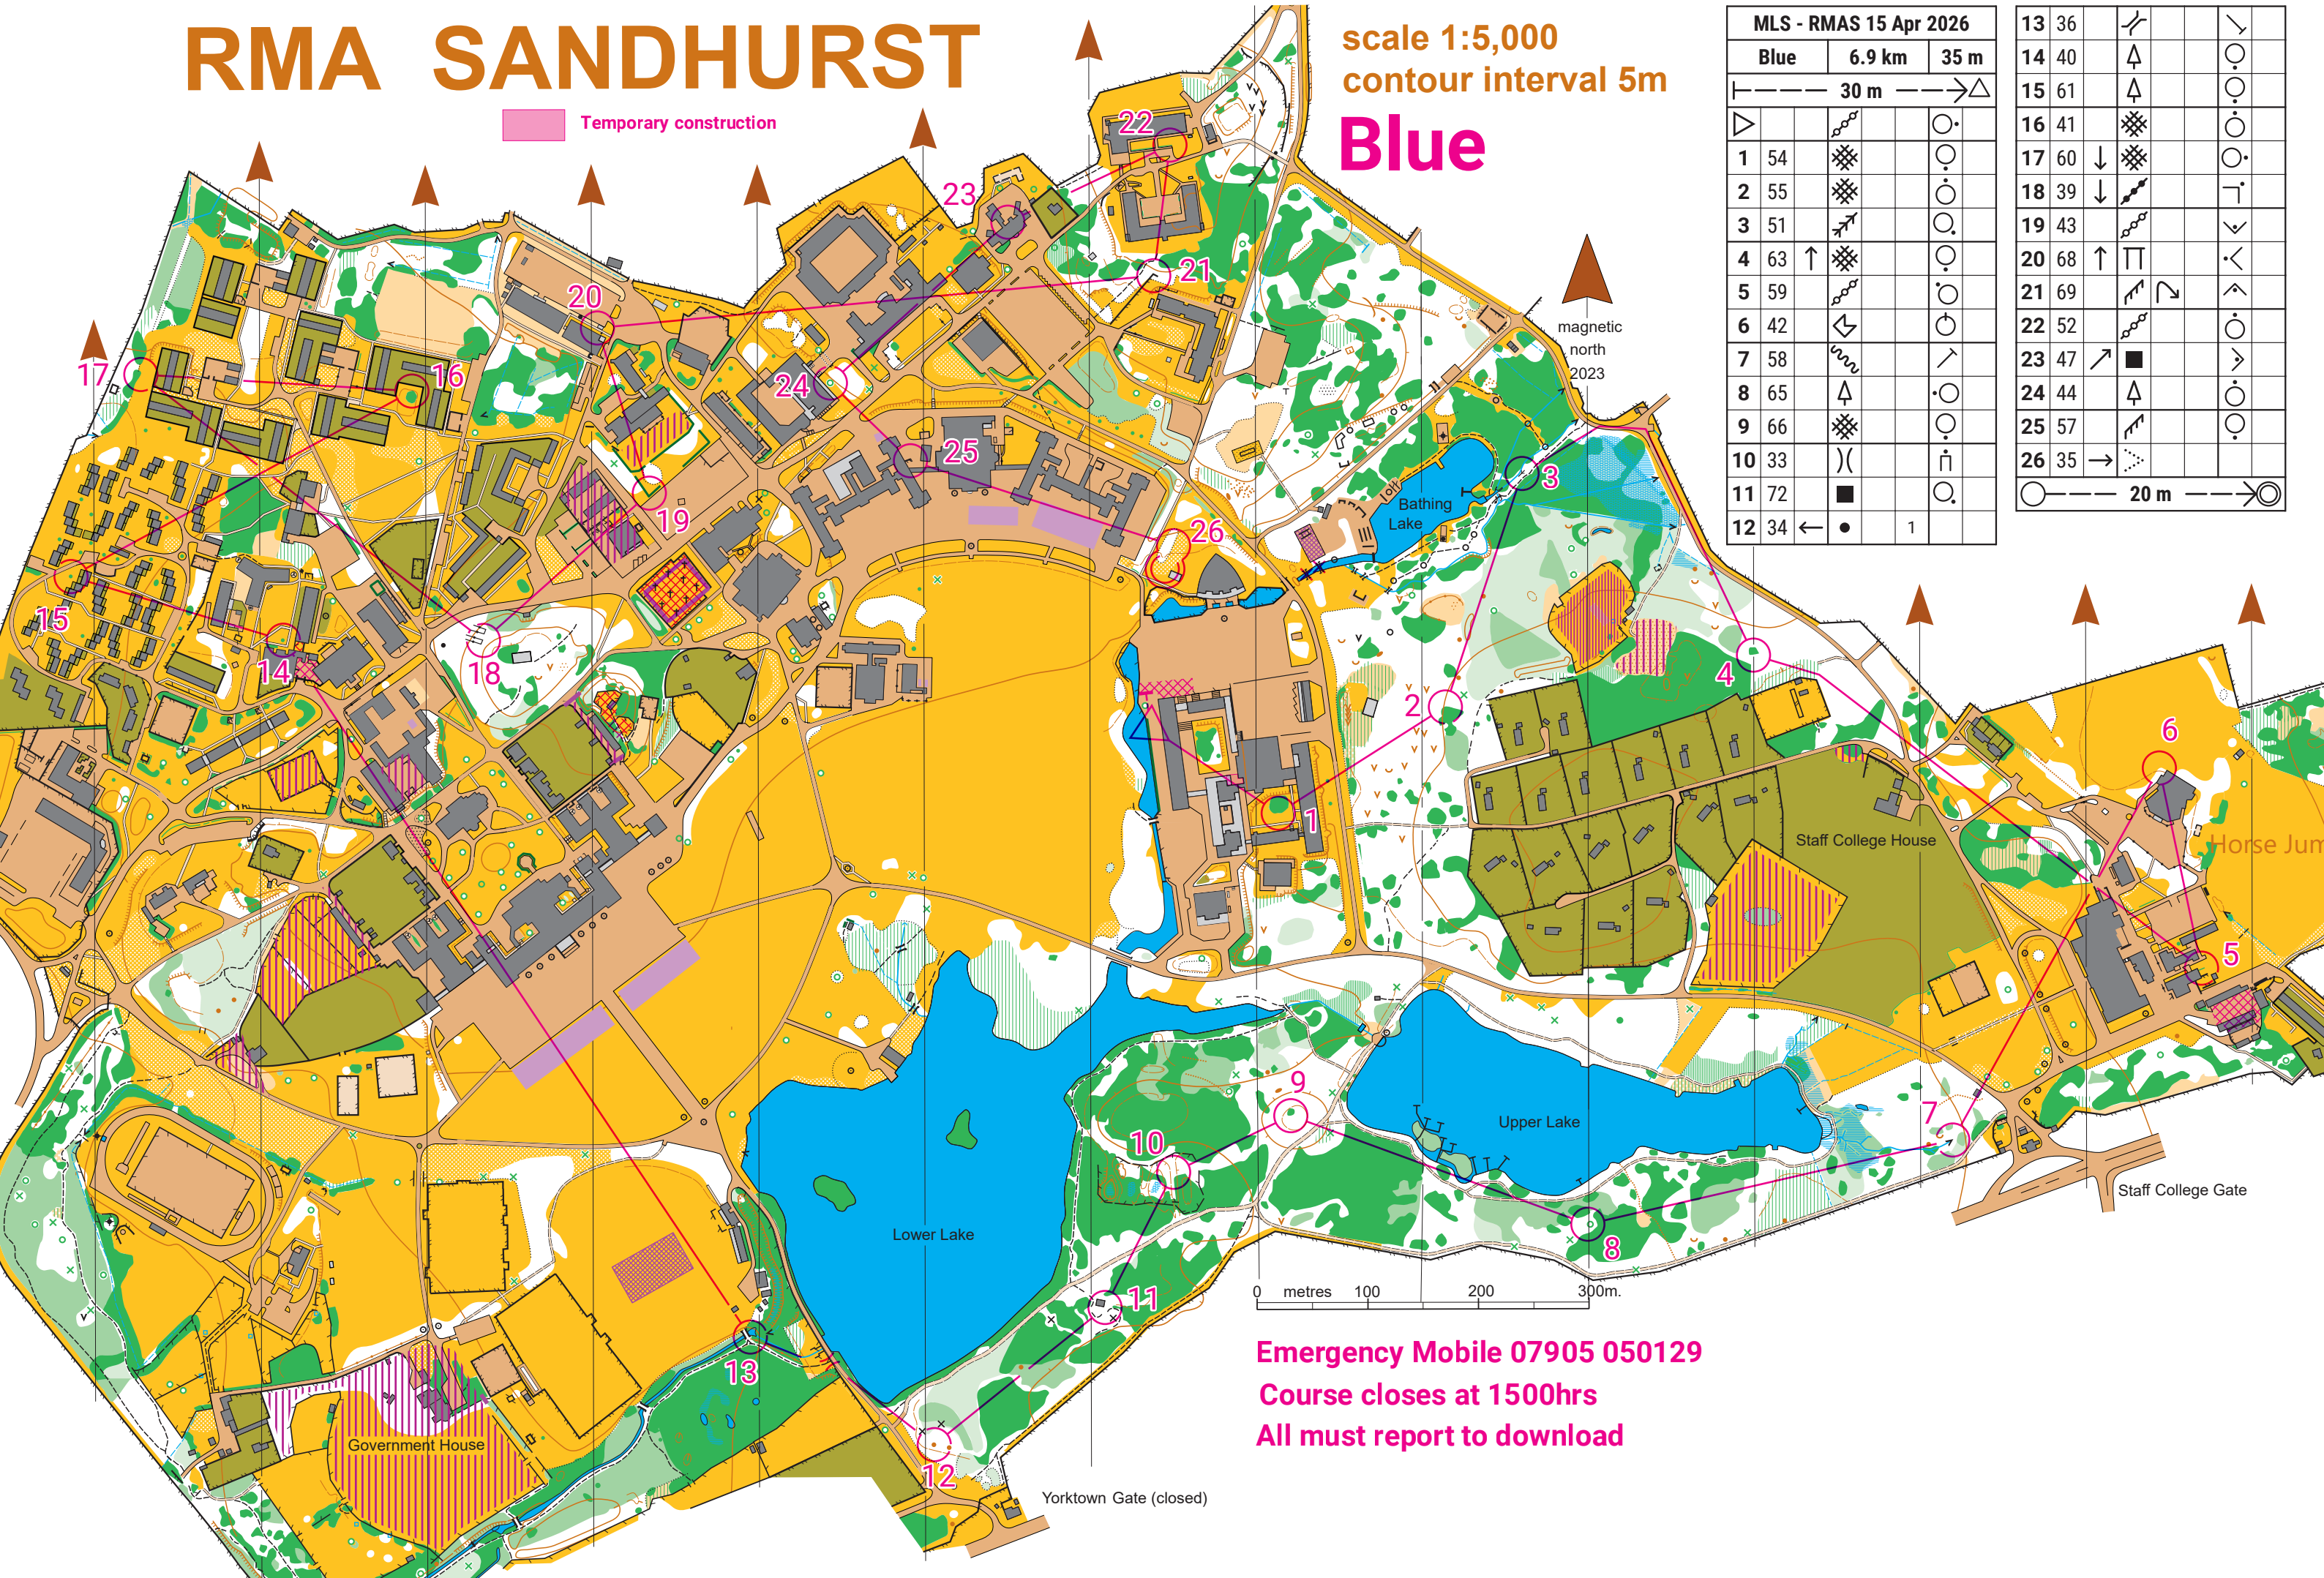

RMA SANDHURST

scale 1:5,000
contour interval 5m
Blue

Temporary construction

MLS - RMAS 15 Apr 2026			
Blue	6.9 km	35 m	
30 m			
1	54	⊗	○
2	55	⊗	○
3	51	↗	○
4	63	↑ ⊗	○
5	59	⊗	○
6	42	↙	○
7	58	⊗	↗
8	65	↑	○
9	66	⊗	○
10	33) (⊖
11	72	■	○
12	34	← •	1

13	36	↗	↘
14	40	↑	○
15	61	↑	○
16	41	⊗	○
17	60	↓ ⊗	○
18	39	↓ ↗	⊥
19	43	⊗	↘
20	68	↑ ⊥	↙
21	69	↗ ↘	↗
22	52	⊗	○
23	47	↗	⊗
24	44	↑	○
25	57	↗	○
26	35	→	○

20 m

0 metres 100 200 300m.

Emergency Mobile 07905 050129
Course closes at 1500hrs
All must report to download

Yorktown Gate (closed)

Government House

Staff College House

Staff College Gate

Horse Jun

magnetic north 2023

Upper Lake

Lower Lake

Bathing Lake