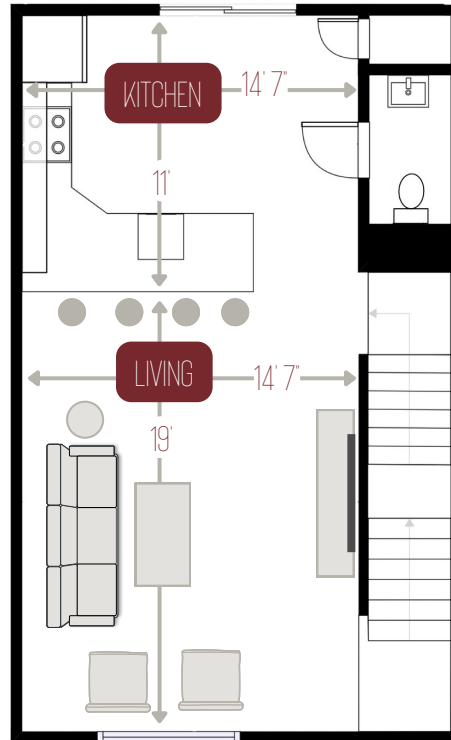

Willow Pointe

TOWNHOMES

 3 BEDS

 3.5 BATHS  1720 SQFT

HERITAGE PROPERTIES

est. 2014

*MEASUREMENTS ARE APPROXIMATE AND MAY VARY BETWEEN UNITS