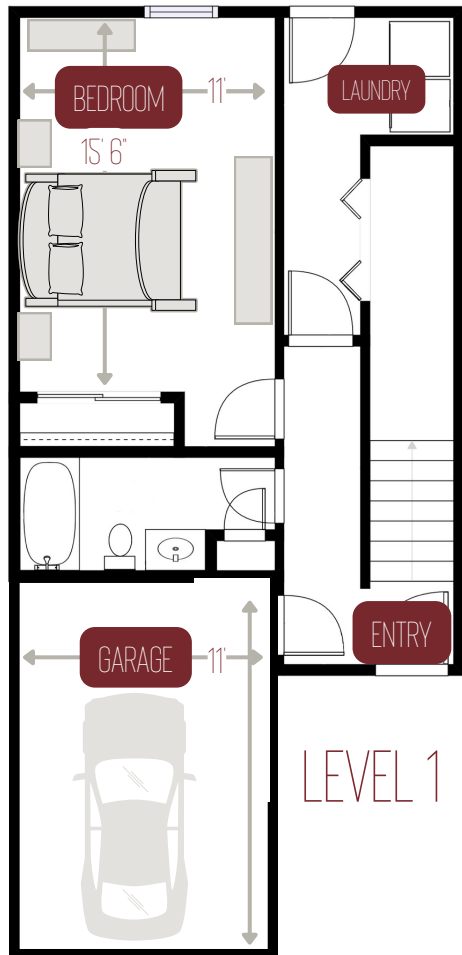

Willow Pointe

TOWNHOMES

 3 BEDS

 3.5 BATHS  1720 SQFT

HERITAGE PROPERTIES

est. 2014

*MEASUREMENTS ARE APPROXIMATE AND MAY VARY BETWEEN UNITS