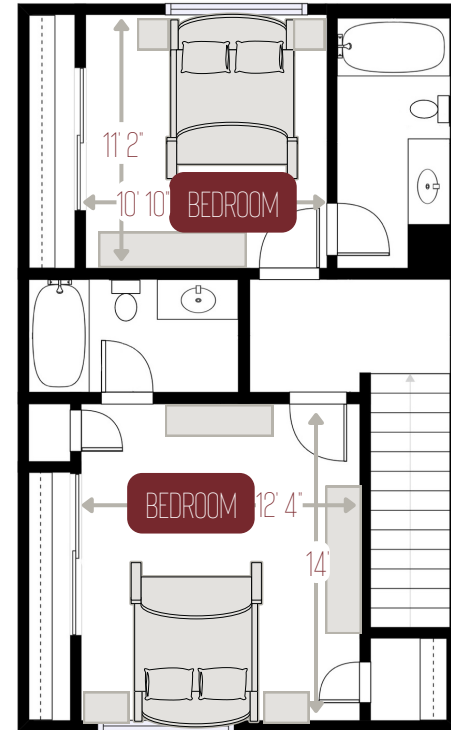

Willow Pointe

TOWNHOMES

 3 BEDS

 3.5 BATHS  1720 SQFT

HERITAGE PROPERTIES

est. 2014

*MEASUREMENTS ARE APPROXIMATE AND MAY VARY BETWEEN UNITS