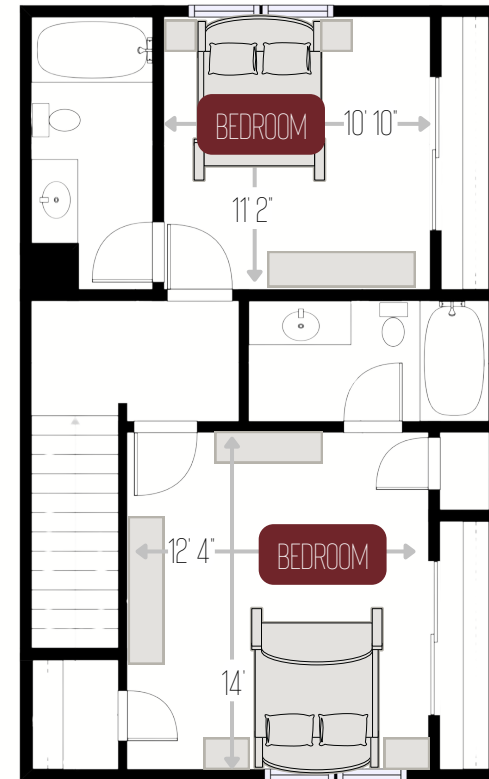

# Willow Pointe

TOWNHOMES

 2 BEDS  
 2.5 BATHS  1240 SQFT

HERITAGE PROPERTIES  
*est. 2014*

LEVEL 1

LEVEL 2

LEVEL 3

\*MEASUREMENTS ARE APPROXIMATE AND MAY VARY BETWEEN UNITS