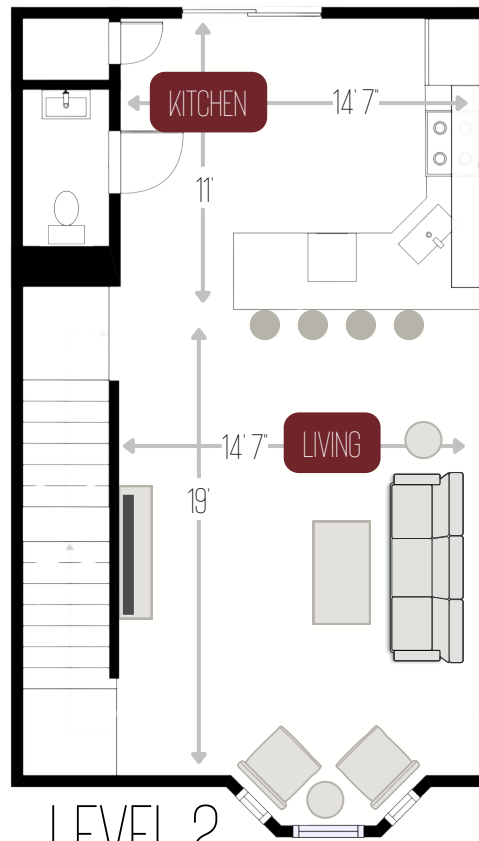

# Willow Pointe

TOWNHOMES

 2 BEDS  
 2.5 BATHS  1240 SQFT

HERITAGE PROPERTIES  
*est. 2014*

LEVEL 1

LEVEL 2

LEVEL 3

\*MEASUREMENTS ARE APPROXIMATE AND MAY VARY BETWEEN UNITS