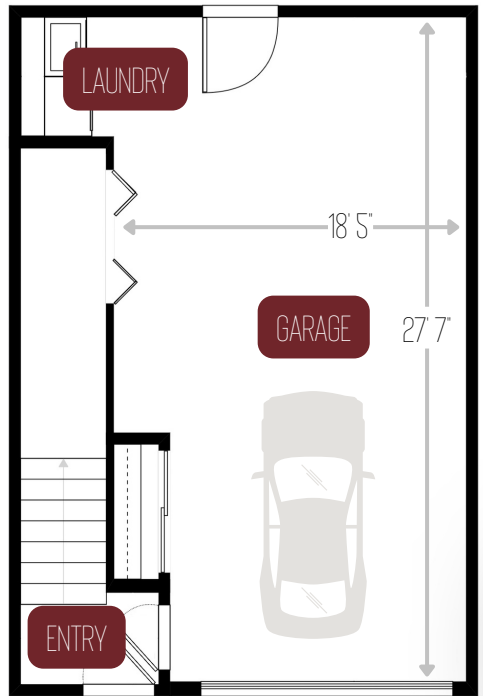

# Willow Pointe

TOWNHOMES

 2 BEDS  
 2.5 BATHS  1240 SQFT

HERITAGE PROPERTIES  
*est. 2014*

LEVEL 1

LEVEL 2

LEVEL 3

\*MEASUREMENTS ARE APPROXIMATE AND MAY VARY BETWEEN UNITS